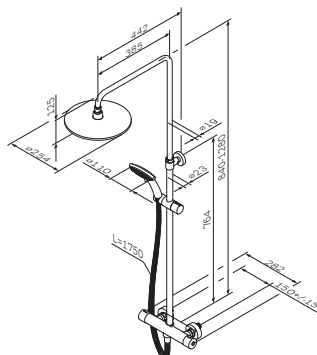

Shower rail: 840–1280 mm
Shower hose: 1750 mm

- thermostatic bath and shower mixer:
- safety stop at 38°C
- shut-off and diverter valve
- automatic diverter: bath/shower
- check valves
- dirt strainers
- s-unions
- center distance 150 ± 15 mm
- head shower Ø 250 mm
- hand shower Ø 110 mm:
- three spray modes: Spray, EnerJet, Spray + Massage
- Turning Switch to select shower modes
- Rub&Clean function for easy-clean shower nozzles
- adjustable slider for hand shower
- adjustable head shower angle
- swivel joint prevents hose from tangling

Like
ShowerSpot
F0780500

€ 558

ShowerSpots

Shower rail: 840–1280 mm
Shower hose: 1750 mm

- thermostatic shower mixer:
- safety stop at 38°C
- shut-off and diverter valve
- check valves
- dirt strainers
- s-unions
- center distance 150 ± 15 mm
- head shower Ø 250 mm
- hand shower Ø 110 mm:
- three spray modes: Spray, EnerJet, Spray + Massage
- Turning Switch to select shower modes
- Rub&Clean function for easy-clean shower nozzles
- adjustable slider for hand shower
- adjustable head shower angle
- swivel joint prevents hose from tangling

Like
ShowerSpot
F0780400

€ 429

Shower rail: 1044 mm
Shower hose: 1750 mm

- head shower Ø 225 mm
- hand shower Ø 110 mm:
- single spray mode: Spray
- Push me button to select shower modes
- Rub&Clean function for easy-clean shower nozzles
- ceramic cartridge diverter valve
- adjustable slider for hand shower
- adjustable head shower angle
- swivel joint prevents hose from tangling

Gem
ShowerSpot
F0790000

€ 279