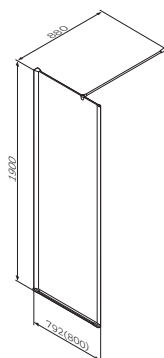

Size: 800 (782) mm
Chrome finish profile
Transparent glass

Universal version for left and right
mounting

Bliss L
Side panel
W53G-W8-000CT

€ 600

Size: 900 (882) mm
Chrome finish profile
Transparent glass

Universal version for left and right
mounting

Bliss L
Side panel
W53G-W9-000CT

€ 600