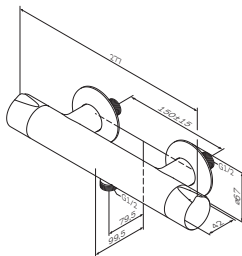

Spout: 175 mm

- wall-mounted
- cartridge with thermo-element
- safety stop at 38°C
- shut-off and diverter valve
- Rub&Clean aerator
- check valves
- dirt strainers
- center distance 150 ± 15 mm

Like
Thermostatic bath and
shower mixer
F8050000

€ 252