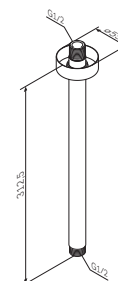

Ceiling connector
F0500601

€ 45

Size: 300 mm
Colour: chrome finish