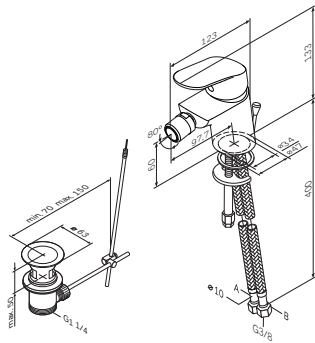

Spout: 98 mm

- single-hole installation
- pop-up waste set 1 1/4"
- AM.PM Soft Motion 35 mm ceramic cartridge
- aerator with ball-joint
- flexible connection hoses G 3/8

Like
Single-lever bidet mixer
with waste set
F8083100