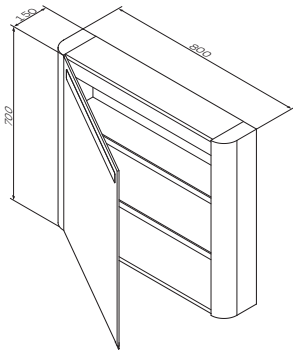

- suitable for one-hole mixer
- mixer hole punched out
- without overflow

Size: 800 x 150 x 700 mm

- LED 16W / 12V / IP44
- switch and socket
- two types of lighting (cold and warm) with dimming function
- doors with soft-close system