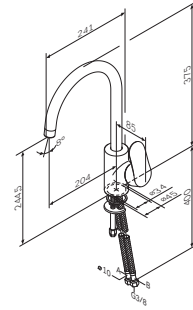

Like
Single-lever kitchen mixer
F8007000

€ 148

1. Spout: 204 mm
2. single-hole installation
   - AM.PM EcoMOTION 35 mm ceramic cartridge
   - swivel spout
   - aerator
   - flexible connection hoses G 3/8

Like
Single-lever bath and shower mixer
F8010000

€ 137

1. Spout: 199 mm
2. wall-mounted
   - AM.PM Soft Motion 35 mm ceramic cartridge
   - automatic diverter: bath/shower
   - check valve in the shower outlet 1/2"
   - Rub&Clean aerator
   - s-unions
   - metal wall plates
   - center distance 150 ± 15 mm

Like
Single-lever shower mixer
F8020000

€ 115

- wall-mounted
- AM.PM Soft Motion 35 mm ceramic cartridge
- check valve in the shower outlet 1/2"
- s-unions
- metal wall plates
- center distance 150 ± 15 mm

Like
Single-lever bath and shower mixer for concealed installation
F8085000

€ 143

- for concealed installation
- AM.PM Soft Motion 35 mm ceramic cartridge
- automatic diverter: bath/shower

Required Part:
MultiDock universal basic unit
F100100