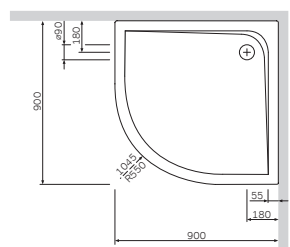

Size: 900 x 900 x 40 mm

Semicircular shower tray
W51T-GSRO-090W

- without waste
- acrylic

€ 290