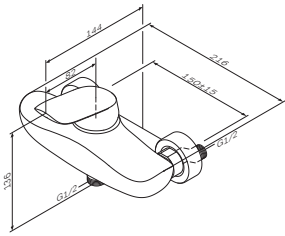

- wall-mounted
- AM.PM Soft Motion 35 mm ceramic cartridge
- check valve in the shower outlet 1/2"
- s-unions
- metal wall plates
- center distance 150 ± 15 mm

Bliss L
Single-lever shower mixer
F5320064

€ 219

1. Spout: 195 mm
2. single-hole installation
   - AM.PM Soft Motion 35 mm ceramic cartridge
   - swivel spout
   - Rub&Clean aerator
   - flexible connection hoses G 3/8

Bliss L
Single-lever kitchen mixer
F5300064

€ 240

Mixers