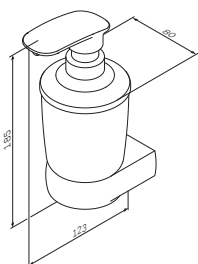

€ 150

Sensation
Glass soap dispenser, free-standing
A3031900

€ 110

Good
Design
Awards

€ 120

Sensation
Glass tumbler, free-standing
A3031300

€ 58