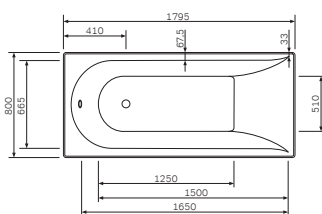

Size: 1800 x 800 mm
Capacity: 225 l
Material: acrylic
Colour: white

Built-in bathtub without drain pipe

Inspire
Acrylic bathtub
W5AA-180-080W-A

€ 590