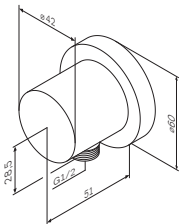

Colour: chrome finish

Adjustable wall bracket
F0500800

€ 18