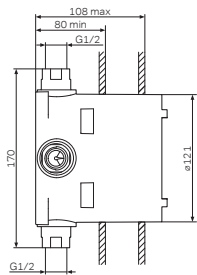

Concealed body suitable for shower, bath and thermostat finish sets for concealed installation
DN 15

Installation depth: 80 — 108 mm

Rotationally symmetrical installation

Connection unit:

- DR brass (MS 63)
- reduced lead brass

Mounting box:

- made of plastic
- demountable
- suitable for dry mortarless construction

All connections G1/2

With 1 plug 1/2"

With rinsing unit

With sealing foil

Protected against back-flow in domestic use (according to DIN EN 1717):

- shower outlet, by using AM.PM wall connection elbows
- bath outlet, without limiters

MultiDock
MultiDock universal basic unit
F100100

€ 118