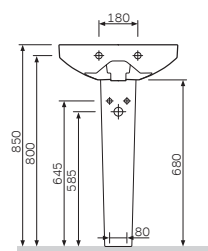

Pedestal
C504910WH

€ 134

Material: sanitary porcelain
Colour: white