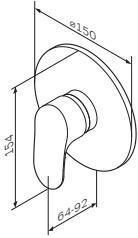

- for concealed installation
- AM.PM Soft Motion 35 mm ceramic cartridge

Like
Single-lever shower mixer for concealed installation
F8075000

Required Part:
MultiDock universal basic unit
F100100

€ 133

Good
Design
Awards

- for concealed installation
- cartridge with thermo-element
- safety stop at 38°C
- shut-off and diverter valve
- check valves
- dirt strainers

Like
Thermostatic dual outlet mixer for concealed installation
F8085500

€ 493

Required Part:
MultiDock universal basic unit
F100100

- for concealed installation
- cartridge with thermo-element
- safety stop at 38°C
- shut-off valve
- check valves
- dirt strainers

Like
Thermostatic single outlet mixer for concealed installation
F8075600

€ 456

Required Part:
MultiDock universal basic unit
F100100

- for concealed installation
- cartridge with thermo-element
- safety stop at 38°C
- check valves
- dirt strainers

Like
Thermostat for concealed installation*
F8075500

€ 283

Required Part:
MultiDock universal basic unit
F100100