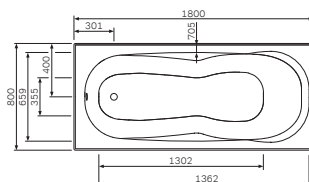

Size: 1800 x 800 mm
Capacity: 220 l
Material: acrylic
Colour: white

Bliss L
Acrylic bathtub
W53A-180-080W-A

€ 570

Built-in bathtub without drain pipe