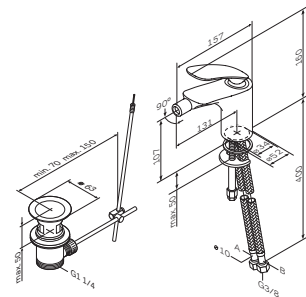

Sensation

Single-lever bidet mixer
with waste set
F3083164

€ 299

Spout: 131 mm

- single-hole installation
- pop-up waste set 1 ¼"
- AM.PM Soft Motion 35 mm ceramic cartridge
- aerator with ball-joint
- flexible connection hoses G 3/8"