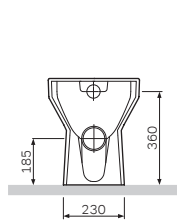

Size: 520 x 365 mm
Material: sanitary porcelain
Colour: white
Universal outlet

- floor-standing
- horizontal outlet, vertical outlet possible with drain bend (drain bend is not included in suite)
- with concealed fixing
- fixing set included

Spirit
Back-to-wall WC
C701438WH

€ 283

Toilet seat and cover
with easy-off and soft-closing
hinges
C707855WH

€ 95

Material: plastic
Colour: white
Fixing: stainless-steel hinges

Size: 490 x 365 mm
Material: sanitary porcelain
Colour: white

- wall-mounted
- suitable for one-hole mixer
- mixer hole punched out
- with chrome-plated overflow
- sanitary porcelain
- with concealed fixing
- fixing set included

Spirit
Wall-hung bidet
C703411WH

€ 325