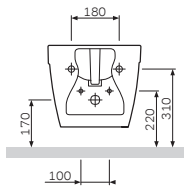

Size: 510 x 365 mm
Material: sanitary porcelain
Colour: white

- wall-mounted
- horizontal outlet
- fixing with two M12 screws
- fixing set is not included

Bliss L
Wall-hung WC
C531738WH

€ 266

Toilet seat and cover
with easy-off and soft-closing
hinges
C537851WH

€ 105

Material: plastic
Colour: white
Fixing: stainless-steel hinges

Toilet seat and cover
with easy-off and soft-closing
hinges
C537852WH

€ 105

Material: plastic
Colour: white
Fixing: stainless-steel hinges

Size: 510 x 365 mm
Material: sanitary porcelain
Colour: white

- wall-mounted
- suitable for one-hole mixer
- mixer hole punched out
- with chrome-plated overflow
- fixing set is not included

Bliss L
Wall-hung bidet
C533411WH

€ 270