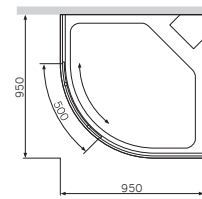

Size: 950 x 950 x 2200 mm
Transparent glass, 6mm
Solid Surface shower tray/roof
White profile

- sensor control system — Touch Console
- AM-PM hydromassage system (ten vertical jets Dial Active Jet + six vertical jets Dial Jet)
- filler
- overhead shower
- light installed in the roof
- radio
- steam with digital control system
- thermostatic mixer
- solid Surface shelf, installed in the central panel
- glass central panel/back sides