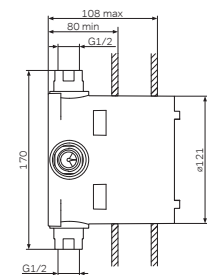

Gem

Thermostatic single outlet
mixer for concealed installation
F9075600

€ 350

- for concealed installation
- cartridge with thermo-element
- safety stop at 38°C
- shut-off valve
- check valves
- dirt strainers

Required Part:
MultiDock universal basic unit
F100100

MultiDock

MultiDock universal basic unit
F100100

€ 118

Concealed body suitable for shower,
bath and thermostat finish sets for
concealed installation

DN 15

Installation depth: 80—108 mm
Rotationally symmetrical installation

Connection unit:

- DR brass (MS 63)
- reduced lead brass

Mounting box:

- made of plastic
- demountable
- suitable for dry mortarless
  construction

All connections G1/2

With 1 plug 1/2"

With rinsing unit

With sealing foil

Protected against back-flow in
domestic use (according to DIN EN
1717):

- shower outlet, by using AM.PM wall
  connection elbows
- bath outlet, without limiters