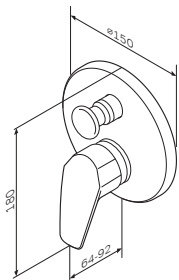

- wall-mounted
- 35 mm ceramic cartridge
- check valve in the shower outlet 1/2"
- s-unions
- metal wall plates
- center distance 150 ± 15 mm

Gem
Single-lever shower mixer
F9020000

€ 95