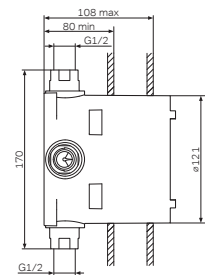

- shower outlet, by using AM.PM wall connection elbows
- bath outlet, without limiters

- Spout: 98 mm
- single-hole installation
 - pop-up waste set 1 1/4"
 - 35 mm ceramic cartridge
 - stream aerator
 - flexible connection hoses G 3/8