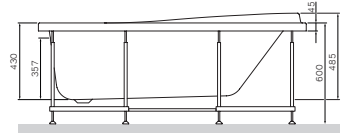

Additional equipment

Acrylic front panel
W80A-150-070W-P

€ 119

Frame, including mounting kit
W80A-150-070W-R

€ 160

Adjustable feet kit
W80A-150-070W-FT

€ 49