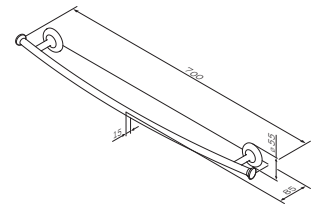

[Like](#)
Towel rail
A80346400

Size: 60 cm

€ 34