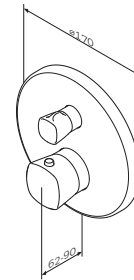

Spirit V2.1

Thermostatic single outlet mixer for concealed installation F71A75600

€ 490

- for concealed installation
- cartridge with thermo-element
- safety stop at 38°C
- shut-off valve
- check valves
- dirt strainers

Required Part:
MultiDock universal basic unit F100100

MultiDock

MultiDock universal basic unit F100100

€ 118

Concealed body suitable for shower, bath and thermostat finish sets for concealed installation DN 15

- Installation depth: 80—108 mm
- Rotationally symmetrical installation
- Connection unit:
  - DR brass (MS 63)
  - reduced lead brass
- Mounting box:
  - made of plastic
  - demountable
  - suitable for dry mortarless construction

- All connections G1/2
- With 1 plug 1/2"
- With rinsing unit
- With sealing foil
- Protected against back-flow in domestic use (according to DIN EN 1717):
  - shower outlet, by using AM.PM wall connection elbows
  - bath outlet, without limiters