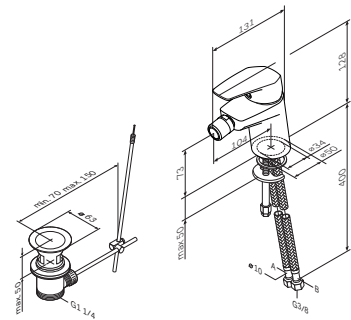

- single-hole installation
- 35 mm ceramic cartridge
- stream aerator
- flexible connection hoses G 3/8

Gem

Single-lever bidet mixer
with waste set
F9083100

€ 95

Spout: 104 mm

- single-hole installation
- pop-up waste set 1 1/4"
- 35 mm ceramic cartridge
- aerator with ball-joint
- flexible connection hoses G 3/8