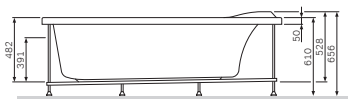

Size: 1800 x 800 mm
Capacity: 220 l
Material: acrylic
Colour: white

Bliss L
Acrylic bathtub
W53A-180-080W-A

€ 570

Built-in bathtub without drain pipe