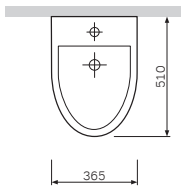

Size: 510 x 365 mm
Material: sanitary porcelain
Colour: white

- wall-mounted
- horizontal outlet
- fixing with two M12 screws
- fixing set is not included

Bliss L
Wall-hung WC
C531738WH

€ 266

Toilet seat and cover
with easy-off and soft-closing
hinges
C537851WH

€ 105

Material: plastic
Colour: white
Fixing: stainless-steel hinges

Toilet seat and cover
with easy-off and soft-closing
hinges
C537852WH

€ 105

Material: plastic
Colour: white
Fixing: stainless-steel hinges

Size: 510 x 365 mm
Material: sanitary porcelain
Colour: white

- wall-mounted
- suitable for one-hole mixer
- mixer hole punched out
- with chrome-plated overflow
- fixing set is not included

Bliss L
Wall-hung bidet
C533411WH

€ 270