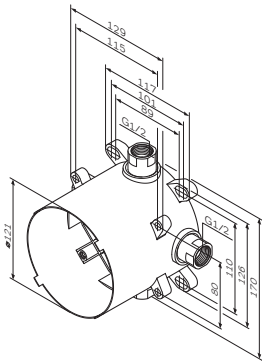

Inspire

Single-lever shower mixer for concealed installation
F5075000

€ 175

- for concealed installation
- AM.PM Soft Motion 35 mm ceramic cartridge

Required Part:
MultiDock universal basic unit
F100100

Concealed body suitable for shower, bath and thermostat finish sets for concealed installation
 DN 15
 Installation depth: 80—108 mm
 Rotationally symmetrical installation
 Connection unit:
 - DR brass (MS 63)
 - reduced lead brass
 Mounting box:
 - made of plastic
 - demountable
 - suitable for dry mortarless construction