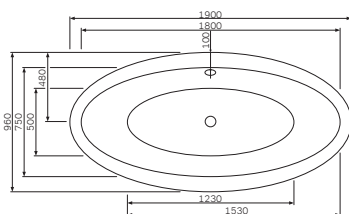

Size: 1900 x 950 mm
Capacity: 260 l
Material: acrylic
Colour: white

Built-in bathtub without drain pipe

Admire
Acrylic bathtub
W1AA-190C095W-A

€ 1 090