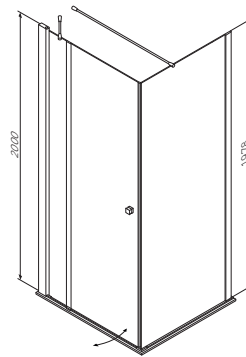

Pivot door Spirit
Size: 1200 x 2000 mm
W51G-E3D9-200-CT

Side panel Spirit
Size: 900 x 1978 mm
W51G-W90-1978-CT

€ 2 296

For variants of shower trays
see pages 162-164