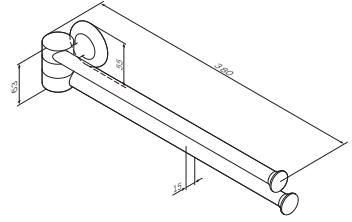

Accessories

[Like](#)
Double towel swing
A8032600

Size: 40 cm

€ 39

[Like](#)
Towel ring
A8034400

€ 30

[Like](#)
Towel rail
A80346400

Size: 60 cm