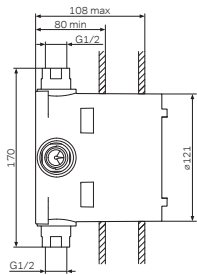

Concealed body suitable for shower, bath and thermostat finish sets for concealed installation
DN 15
Installation depth: 80—108 mm
Rotationally symmetrical installation
Connection unit:
- DR brass (MS 63)
- reduced lead brass
Mounting box:
- made of plastic
- demountable
- suitable for dry mortarless construction

All connections G1/2
With 1 plug 1/2"
With rinsing unit
With sealing foil
Protected against back-flow in domestic use (according to DIN EN 1717):
- shower outlet, by using AM.PM wall connection elbows
- bath outlet, without limiters

MultiDock
MultiDock universal basic unit
F100100

€ 118