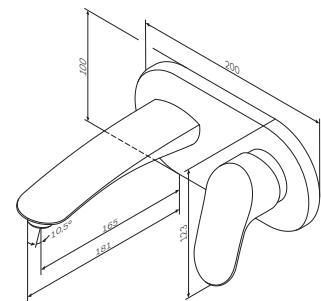

Like
Single-lever tall basin mixer
with waste set
F8092200

€ 169

Spout: 170 mm

- single-hole installation
- push-open waste set 1 1/4"
- AM.PM Soft Motion 35 mm ceramic cartridge
- Rub&Clean aerator
- flexible connection hoses G 3/8

Like
Single-lever tall basin mixer
F8092000

€ 159

Spout: 170 mm

- single-hole installation
- AM.PM Soft Motion 35 mm ceramic cartridge
- Rub&Clean aerator
- flexible connection hoses G 3/8

Like
Single-lever basin mixer
for concealed installation
F8072200

€ 175

Spout: 165 mm

- concealed installation
- AM.PM Soft Motion 35 mm ceramic cartridge
- Rub&Clean aerator

Like
Three-hole basin mixer
with waste set
F800800

€ 195

Spout: 170 mm

- three-hole installation
- push-open waste set 1 1/4"
- ceramic headparts 1/2"
- Rub&Clean aerator
- flexible connection hoses G 3/8