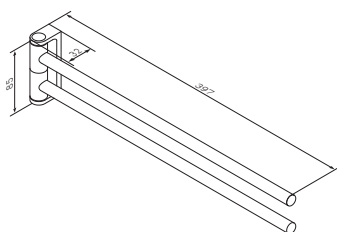

€ 58

Size: 40 cm

Inspire
Double towel swing
A5032600

€ 79