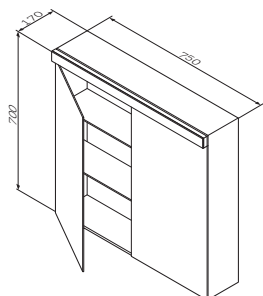

Size: 600 x 700 mm

- LED 16W / 12V / IP44
- switch and socket
- two types of lighting (cold and warm) with dimming function
- doors with soft-close system

Gem
Mirror cabinet with lighting
Material: MDF
Colour: white glossy
Right hinges – M90MCR0601WG
Left hinges – M90MCL0601WG

€ 890

Vanity unit
Material: MDF
Colour: deep blue matt
Hinges:
M90MCR0601DM – right
M90MCL0601DM – left

€ 890

Vanity unit
Material: MDF
Colour: walnut structured
Hinges:
M90MCR0601NF – right
M90MCL0601NF – left

€ 790

Size: 750 x 700 mm

- LED 16W / 12V / IP44
- switch and socket
- two types of lighting (cold and warm) with dimming function
- doors with soft-close system

Gem
Mirror cabinet with lighting
Material: MDF
Colour: white glossy
M90MCX0751WG

€ 1 090

Completion options

Vanity unit
Material: MDF
Colour: deep blue matt
M90MCX0751DM

€ 1 090

Vanity unit
Material: MDF
Colour: walnut structured
M90MCX0751NF

€ 990