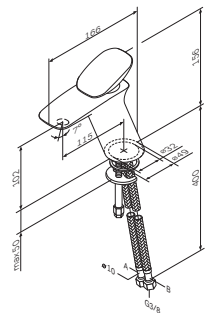

Spirit V2.0

Single-lever basin mixer
with waste set
F70A82100

€ 174

Spout: 115 mm

- single-hole installation
- push-open waste set 1 1/4"
- joystick ceramic cartridge
- hidden aerator
- flexible connection hoses G 3/8

Spirit V2.0

Single-lever basin mixer
F70A02100

€ 164

Spout: 115 mm

- single-hole installation
- joystick ceramic cartridge
- hidden aerator
- flexible connection hoses G 3/8

Spirit V2.0

Single-lever tall basin mixer
with waste set
F70A92200

€ 279

Spout: 145 mm

- single-hole installation
- push-open waste set 1 1/4"
- joystick ceramic cartridge
- hidden aerator
- flexible connection hoses G 3/8

Spirit V2.0

Single-lever tall basin mixer
F70A92000

€ 263

Spout: 147 mm

- single-hole installation
- joystick ceramic cartridge
- hidden aerator
- flexible connection hoses G 3/8