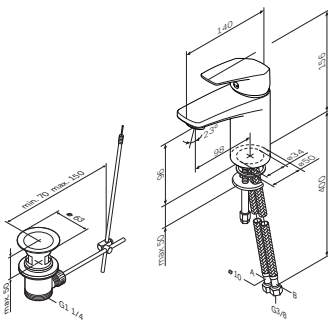

1. Spout: 98 mm
2. single-hole installation
   - pop-up waste set 1 1/4"
   - 35 mm ceramic cartridge
   - stream aerator
   - flexible connection hoses G 3/8