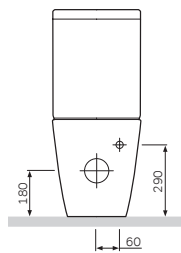

Inspire
Back-to-wall WC
C501438WH

€ 330

Toilet seat and cover
with easy-off and soft-closing
hinges
C507851WH

€ 145

Material: plastic
Colour: white
Fixing: stainless-steel hinges

Size: 665 x 370 x 860 mm
Material: sanitary porcelain
Colour: white
Universal outlet, water inlet from the bottom