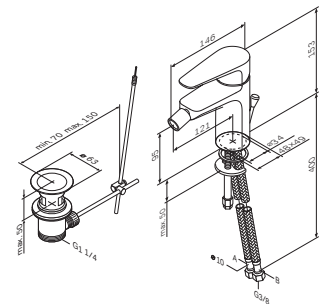

Inspire
Single-lever bidet mixer
with waste set
F5083100

€ 215

Spout: 121 mm

- single-hole installation
- pop-up waste set 1 1/4"
- AM.PM EcoMOTION 35 mm ceramic cartridge
- adjustable flow rate and temperature limiter
- aerator with ball-joint
- flexible connection hoses G 3/8"