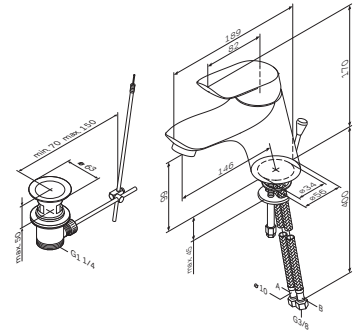

MultiDock
 MultiDock universal basic unit
 F100100

€ 118

Bliss L

Single-lever basin mixer
with waste set
F5382164

€ 197

Spout: 146 mm

- single-hole installation
- pop-up waste set 1 1/4"
- AM.PM Soft Motion 35 mm ceramic cartridge
- Rub&Clean aerator
- flexible connection hoses G 3/8