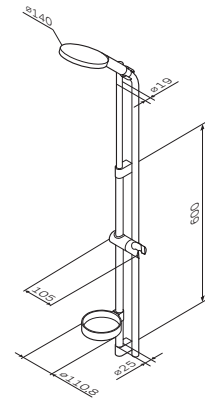

Inspire
ShowerSpot
F0750000

€ 295

Shower rail: 690 – 1090 mm

- hand shower Ø 140 mm:
- three spray modes: Spray, EnerJet, Spray + EnerJet
- Simple Switch turn to select shower modes
- Rub&Clean function for easy-clean shower nozzles
- soap dish
- adjustable slider for hand shower
- swivel joint prevents hose from tangling