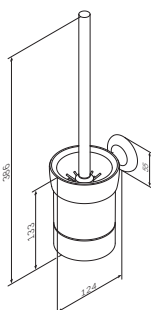

€ 26

Like
Toilet roll holder
A8034100

€ 25

Like
Toilet roll holder with lid
A80341500

€ 32

€ 41