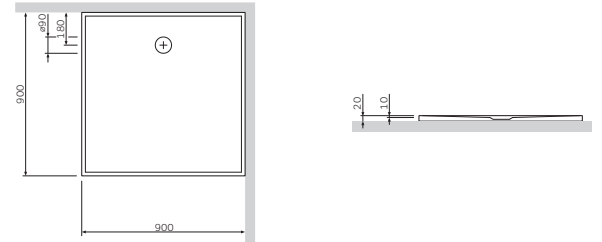

Universal version for left and right
mounting

Bliss L
Side panel
W53G-W9-000CT

€ 600

Shower trays

Square shower tray
W30T-MSS0-090W

Size: 900 x 900 x 20 mm

€ 620

- without waste
- solid surface