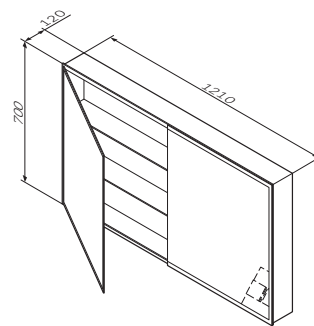

€ 2 099

Size: 1210 x 120 x 700 mm

- LED 16W / 12V / IP44
- switch and socket
- two types of lighting (cold and warm) with dimming function
- doors with soft-close system

Size: 610 x 700 mm

- LED 16W / 12V / IP44
- switch
- two types of lighting (cold and warm) with dimming function