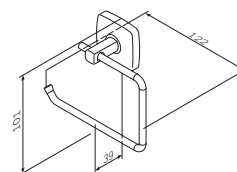

€ 22

Gem
Toilet roll holder with lid
A90341400