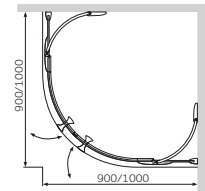

For variants of shower trays
see pages 162-164