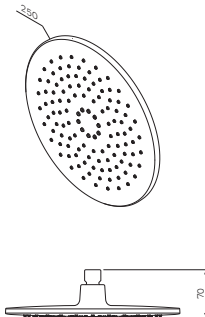

Size: 380 x 215 mm
- single spray mode
- ball joint

Sensation
Overhead shower
F0530000

€ 259