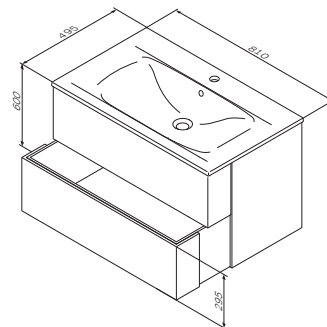

Spirit V2.0

Vanity unit
Material: chipboard
Colour: white glossy
M70AFHX0802WG

Size: 810 x 495 x 620 mm

- two pull-out compartments with soft-close system

€ 1 090

Completion options

Vanity unit
Material: MDF
Colour: deep blue matt
M70AFHX0802DM

€ 1 090

Vanity unit
Material: MDF
Colour: powdery blue glossy
M70AFHX0802PG

€ 1 190

Vanity unit
Material: MDF
Colour: graphite matt
M70AFHX0802GM

€ 1 090

Vanity unit
Material: MDF
Colour: red glossy
M70AFHX0802RG

€ 1 190

Necessary equipment

Washbasin for vanity unit
M70AWCC0802WG

Size: 810 mm
Material: sanitary porcelain
Colour: white glossy

€ 290

- suitable for one-hole mixer
- mixer hole punched out
- with overflow

Additional options:

Servo Drive
automatic drawer opening system
M70AFSD080

€ 990

LED lighting for drawers
M70AFLL080

€ 99