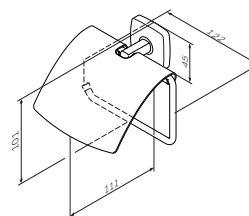

€ 28

Gem
Toilet brush with holder, universal
A9033400