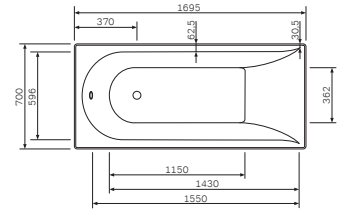

Additional equipment

Acrylic front panel
W5AA-170-070W-P

€ 250

Acrylic side panel
W5AA-170-070W-S

€ 172

Frame, including mounting kit
W5AA-170-070W-R

€ 250

Adjustable feet kit
W5AA-170-070W-FT

€ 49