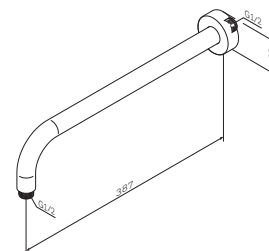

Shower equipment

Long shower arm
F0500701

€ 60

Size: 390 mm
Colour: chrome finish