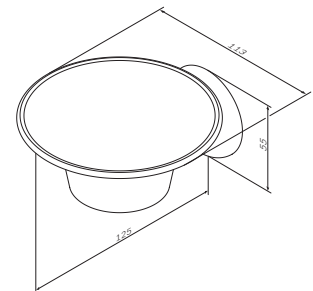

€ 8

Like
Double towel hook
A8035600

€ 12

Like
Glass soap dish with holder
A8034200

€ 26

€ 36