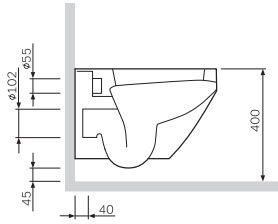

Sanitary ceramics

Spirit
Wall-hung WC
C701739WH

€ 323

Size: 490 x 365 mm
Material: sanitary porcelain
Colour: white

- wall-mounted
- horizontal outlet
- fixing set included

Toilet seat and cover
with easy-off and soft-closing
hinges
C707852WH

Size: 490 x 365 mm
Material: sanitary porcelain
Colour: white

- wall-mounted
- horizontal outlet
- fixing with two M12 screws
- fixing set not included

Spirit
Wall-hung WC
C701738WH

€ 293

Toilet seat and cover
with easy-off and soft-closing
hinges
C707852WH