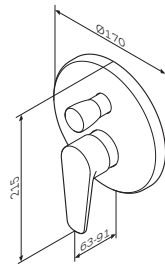

Inspire

Single-lever kitchen mixer
F5000000

€ 299

Spout: 214 mm

- single-hole installation
- AM.PM EcoMOTION 35 mm ceramic cartridge
- adjustable flow rate and temperature limiter
- swivel spout
- hidden adjustable aerator
- flexible connection hoses G 3/8

Inspire

Single-lever bath and shower mixer for concealed installation
F5085000

€ 192

- for concealed installation
- AM.PM Soft Motion 35 mm ceramic cartridge
- automatic diverter: bath/shower

Required Part:
MultiDock universal basic unit
F100100

Inspire

Single-lever shower mixer for concealed installation
F5075000

€ 175

- for concealed installation
- AM.PM Soft Motion 35 mm ceramic cartridge

Required Part:
MultiDock universal basic unit
F100100