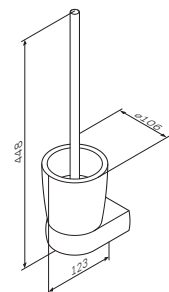

€ 97

Good
Design
Awards

Sensation
Toilet brush, free-standing
A3033200

€ 88

Sensation
Toilet brush with holder
A3033300

€ 101

Size: 44 cm

Sensation
Double towel swing
A3032600