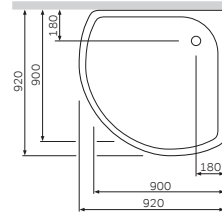

Shower trays

Semicircular shower tray
W53T-315-090W64

Size: 900 x 900 x 160 mm

€ 290

- with waste
- acrylic