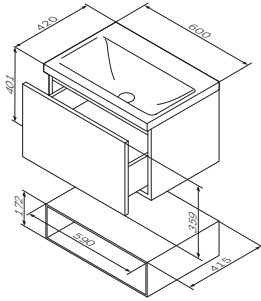

Size: 600 x 420 x 580 mm

- one pull-out compartments with soft-close system

Gem
Vanity unit
Material: MDF
Colour: white glossy
M90FHX06021WG

Open space
Material: MDF
Colour: white glossy
M90OHX0600WG

€ 829

WC and bathroom cabinets

Vanity unit
Material: MDF
Colour: deep blue matt
M90FHX06021DM
€ 590

Vanity unit
Material: MDF
Colour: walnut structured
M90FHX06021NF
€ 530

Completion options,
vanity unit

Open space
Colour: deep blue matt
M90OHX0600DM
€ 239

Open space
Colour: walnut structured
M90OHX0600
€ 149

Completion options,
open space

Washbasin for vanity unit
M90WCC0602WG

Size: 600 mm
Material: sanitary porcelain
Colour: white glossy

€ 189

- suitable for one-hole mixer
- mixer hole punched out

Necessary equipment