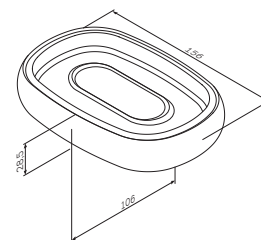

€ 68

Sensation
Glass soap dish with holder
A3034200