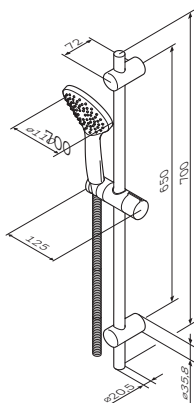

Shower rail: 700 mm
Shower hose: 1750 mm

- the shower rail brackets can be positioned up or down as required
- hand shower Ø 110 mm:
- three spray modes: Spray, EnerJet, Spray + Massage
- Turning Switch to select shower modes
- Rub&Clean function for easy-clean shower nozzles
- soap dish
- adjustable slider for hand shower

Like
Shower set
F0180000

€ 109

Shower rail: 700 mm
Shower hose: 1750 mm

- the shower rail brackets can be positioned up or down as required
- hand shower Ø 110 mm:
- single spray mode: Spray
- Rub&Clean function for easy-clean shower nozzles
- soap dish
- adjustable slider for hand shower
- swivel joint prevents hose from tangling

Gem
Shower set
F0190000

€ 84