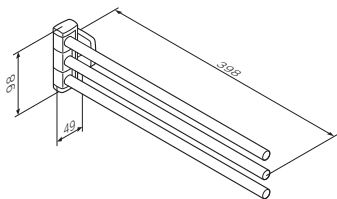

€ 48

Size: 50 cm

Gem
Towel rail
A90345400

€ 32

Gem
Double shower basket walk-in
A9034900

€ 148

€ 68