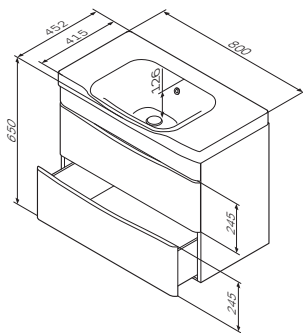

Size: 650 mm
Material: sanitary porcelain
Colour: white glossy

Necessary equipment

Size: 800x450x650 mm

- two pull-out compartments with soft-close system

Like
Vanity unit
Material: MDF and chipboard
Colour: white glossy
M80FHX0802WG