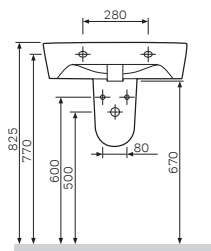

€ 325

Sanitary ceramics

SpiritFloor-standing bidet
C703111WH

€ 280

Size: 520 x 355 mm
Material: sanitary porcelain
Colour: white

- floor-standing
- suitable for one-hole mixer
- mixer hole punched out
- with chrome-plated overflow
- sanitary porcelain
- with concealed fixing
- fixing set included

Semi-pedestal
C534970WH

€ 80

Material: sanitary porcelain
Colour: whitePedestal
C704910WH

€ 95

Material: sanitary porcelain
Colour: white

Size: 520 x 360 mm
Material: sanitary porcelain
Colour: white

- wall-mounted
- horizontal outlet
- fixing with two M12 screws
- the maximum amount of water to flush is six liters
- fixing set is not included