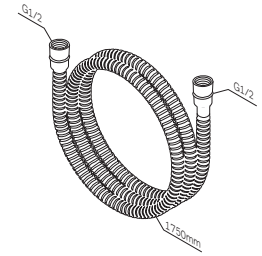

Size: 1750 mm
Material: PVC

- highly flexible
- swivel joint prevents hose from tangling

Shower hose
F0400200

€ 27