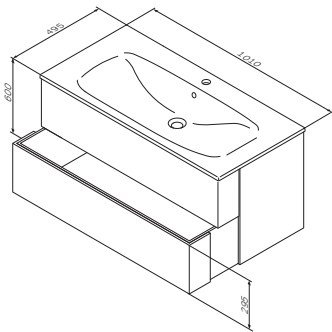

€ 290

- suitable for one-hole mixer
- mixer hole punched out
- with overflow

Additional options:

Servo Drive
automatic drawer opening system
M70AFSD080

€ 990

LED lighting for drawers
M70AFLL080

€ 99

Size: 1010 x 495 x 620 mm