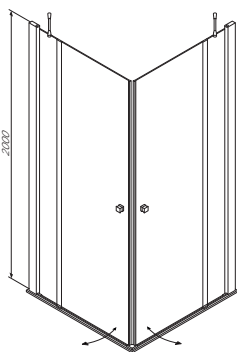

Different door systems can be combined

Pivot door Spirit
Size: 1000 x 2000 mm
W51G-D100-200-CT

Side panel Spirit
Size: 900 x 1978 mm
W51G-W90-1978-CT

€ 1 800

Spirit
Set 4

Chrome finish profile
Transparent glass