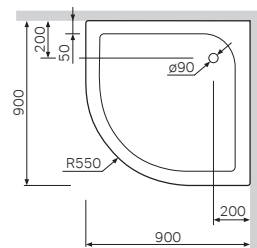

Size: 1200 x 900 x 20 mm

Rectangular shower tray
W51T-GSSO-12090W

- without waste
- acrylic

€ 340

Size: 900 x 900 x 40 mm

Semicircular shower tray
W51T-GSRO-090W

- without waste
- acrylic

€ 290