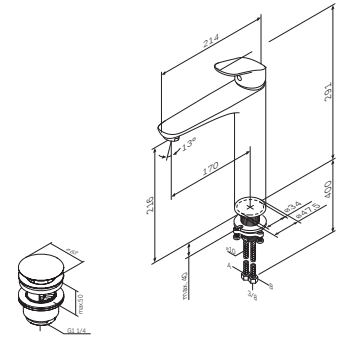

Like
Single-lever tall basin mixer
with waste set
F8092200

€ 169

Spout: 170 mm

- single-hole installation
- push-open waste set 1 1/4"
- AM.PM Soft Motion 35 mm ceramic cartridge
- Rub&Clean aerator
- flexible connection hoses G 3/8