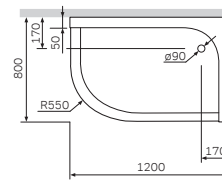

- with waste
- acrylic

Asymmetric shower tray
Right version
W53T-302R120W64
Left version
W53T-302L120W64

Size: 1200 x 800 x 160 mm

€ 290

- with waste
- acrylic

The AM.PM client service center is located in Oberhausen, Germany. Experienced international specialists there can answer any question online, consult you in different languages and give you information for clients in different countries.