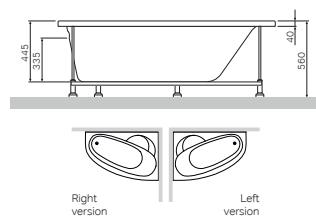

Acrylic front panel
W5AA-180-080W-P

€ 260

Acrylic side panel
W5AA-180-080W-S

€ 172

Frame, including mounting kit
W5AA-180-080W-R

€ 250

Additional equipment

Adjustable feet kit
W5AA-180-080W-FT

€ 49

Size: 1600 x 1000 mm
Capacity: 225 l
Material: acrylic
Colour: white

Built-in bathtub without drain pipe

Inspire
Acrylic bathtub
W5AA-160R100W-A
W5AA-160L100W-A

€ 690