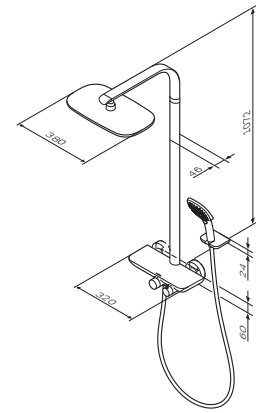

Sensation
ShowerSpot
F0730000

€ 1 224

Shower rail: 1072 mm
Shower hose: 1750 mm

- thermostatic shower mixer:
- safety stop at 38°C
- shut-off and diverter valve
- shelf made of safety glass
- check valves
- dirt strainers
- s-unions
- center distance 150 ± 15 mm
- head shower 380 x 215 mm
- hand shower Ø 120 mm:
- three spray modes: Spray, EnerJet, Spray + Massage
- Push me button to select shower modes
- Rub&Clean function for easy-clean shower nozzles
- wall mounted hand shower holder
- adjustable head shower angle
- swivel joint prevents hose from tangling

Inspire
ShowerSpot
F0750000

€ 295

Shower rail: 690 – 1090 mm

- hand shower Ø 140 mm:
- three spray modes: Spray, EnerJet, Spray + EnerJet
- Simple Switch turn to select shower modes
- Rub&Clean function for easy-clean shower nozzles
- soap dish
- adjustable slider for hand shower
- swivel joint prevents hose from tangling

Like
ShowerSpot
F0780000

€ 299

Shower rail: 1047 mm
Shower hose: 1750 mm

- with swivel joint at the shower end
- hand shower Ø 110 mm with three spray modes
- head shower Ø 200 mm