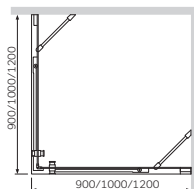

Different door systems can be combined

Pivot door Spirit
Size: 1000 x 2000 mm
W51G-D100-200-CT

Side panel Spirit
Size: 900 x 1978 mm
W51G-W90-1978-CT

€ 1 800

Spirit
Set 4

Chrome finish profile
Transparent glass