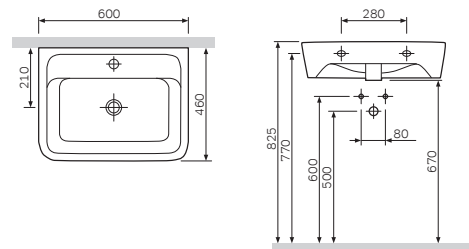

Sanitary ceramics

Spirit

Floor-standing bidet
C703111WH

€ 280

Size: 520 x 355 mm
Material: sanitary porcelain
Colour: white

- floor-standing
- suitable for one-hole mixer
- mixer hole punched out
- with chrome-plated overflow
- sanitary porcelain
- with concealed fixing
- fixing set included

Spirit

Washbasin
C704321WH

€ 141

Size: 600 x 460 mm
Material: sanitary porcelain
Colour: white

- suitable for one-hole mixer
- mixer hole punched out
- with chrome-plated overflow
- fixing with two M10 screws
- fixing set is not included

Semi-pedestal
C534970WH

€ 80

Material: sanitary porcelain
Colour: white

Pedestal
C704910WH

€ 95

Material: sanitary porcelain
Colour: white