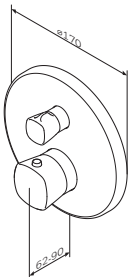

- for concealed installation
- AM.PM Soft Motion 35 mm ceramic cartridge

Required Part:
MultiDock universal basic unit
F100100

Spirit V2.1
Single-lever shower mixer for concealed installation
F71A75000

€ 174