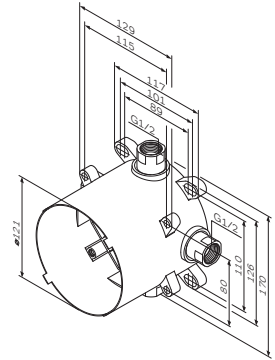

* For decorative elements see pages
63, 64, 68, 75, 76, 80, 81, 85, 86

Shower sets

Shower sets

Sensation
Shower set
F0130000

€ 169

Shower rail: 1100 mm
Shower hose: 1750 mm

- the shower rail brackets can be positioned up or down as required
- hand shower Ø 120 mm:
- three spray modes: Spray, EnerJet, Spray + Massage
- Push me button to select shower modes
- Rub&Clean function for easy-clean shower nozzles
- soap dish
- adjustable slider for hand shower
- swivel joint prevents hose from tangling