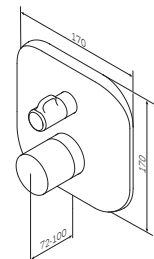

Sensation

Single-lever shower mixer for concealed installation
F3075000

€ 290

- for concealed installation
- AM.PM Soft Motion 35 mm ceramic cartridge

Required Part:
MultiDock universal basic unit
F100100

Sensation

Thermostatic dual outlet mixer for concealed installation
F3085500

€ 684

- for concealed installation
- cartridge with thermo-element
- safety stop at 38°C
- shut-off and diverter valve
- check valves
- dirt strainers

Required Part:
MultiDock universal basic unit
F100100

Sensation

Thermostatic single outlet mixer for concealed installation
F3075600

€ 610

- for concealed installation
- cartridge with thermo-element
- safety stop at 38°C
- shut-off valve
- check valves
- dirt strainers

Required Part:
MultiDock universal basic unit
F100100

Sensation

Thermostat for concealed installation
F3075500

€ 526

- for concealed installation
- cartridge with thermo-element
- safety stop at 38°C
- check valves
- dirt strainers

Required Part:
MultiDock universal basic unit
F100100