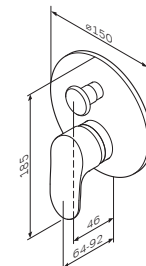

Like
Single-lever kitchen mixer
F8007000

€ 148

1. Spout: 204 mm
2. single-hole installation
   - AM.PM EcoMOTION 35 mm ceramic cartridge
   - swivel spout
   - aerator
   - flexible connection hoses G 3/8

Like
Single-lever bath and shower mixer
F8010000

€ 137

1. Spout: 199 mm
2. wall-mounted
   - AM.PM Soft Motion 35 mm ceramic cartridge
   - automatic diverter: bath/shower
   - check valve in the shower outlet 1/2"
   - Rub&Clean aerator
   - s-unions
   - metal wall plates
   - center distance 150 ± 15 mm

Like
Single-lever shower mixer
F8020000

€ 115

- wall-mounted
- AM.PM Soft Motion 35 mm ceramic cartridge
- check valve in the shower outlet 1/2"
- s-unions
- metal wall plates
- center distance 150 ± 15 mm

Like
Single-lever bath and shower mixer for concealed installation
F8085000

€ 143

- for concealed installation
- AM.PM Soft Motion 35 mm ceramic cartridge
- automatic diverter: bath/shower

Required Part:
MultiDock universal basic unit
F100100