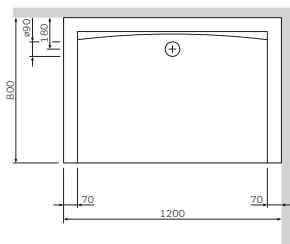

Size: 1200 x 800 x 40 mm

Rectangular shower tray
W51T-GSSO-12080W

- without waste
- acrylic

€ 340