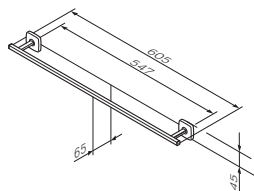

Size: 50 cm

Gem
Towel rail
A90345400