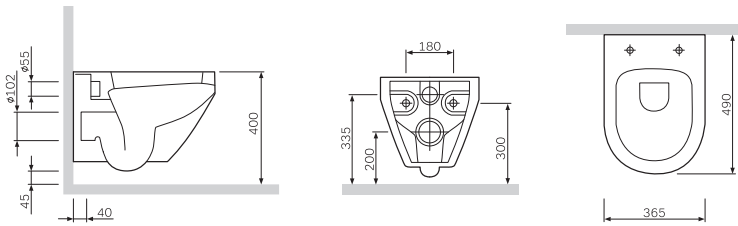

Semi-pedestal
C534970WH

€ 65

Material: sanitary porcelain
Colour: white

Pedestal
C534910WH

€ 97

Material: sanitary porcelain
Colour: white

Size: 490 x 365 mm
Material: sanitary porcelain
Colour: white

- wall-mounted
- horizontal outlet
- fixing set included
- the maximum amount of water to flush is six liters