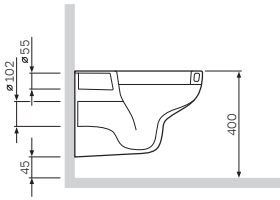

€ 325

Sanitary ceramics

SpiritFloor-standing bidet
C703111WH

€ 280

Size: 520 x 355 mm
Material: sanitary porcelain
Colour: white

- floor-standing
- suitable for one-hole mixer
- mixer hole punched out
- with chrome-plated overflow
- sanitary porcelain
- with concealed fixing
- fixing set included

Semi-pedestal
C534970WH

€ 80

Material: sanitary porcelain
Colour: whitePedestal
C704910WH

€ 95

Material: sanitary porcelain
Colour: white

Size: 520 x 360 mm
Material: sanitary porcelain
Colour: white

- wall-mounted
- horizontal outlet
- fixing with two M12 screws
- the maximum amount of water to flush is six liters
- fixing set is not included