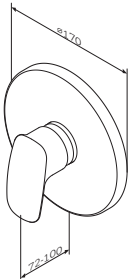

- for concealed installation
- AM.PM Soft Motion 35 mm ceramic cartridge
- automatic diverter: bath/shower

Required Part:
MultiDock universal basic unit
F100100

Spirit V2.1
Single-lever bath and shower mixer for concealed installation
F71A85000

€ 186