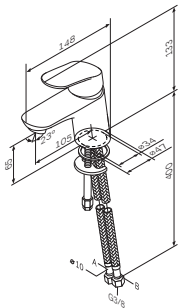

1. Spout: 105 mm
2. single-hole installation
   - pop-up waste set 1 1/4"
   - AM.PM Soft Motion 35 mm ceramic cartridge
   - Rub&Clean aerator
   - flexible connection hoses G 3/8

Like
Single-lever basin mixer
with waste set
F8082100

€ 119