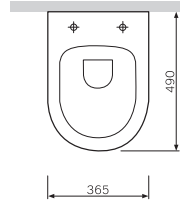

Size: 490 x 365 mm
Material: sanitary porcelain
Colour: white

- wall-mounted
- horizontal outlet
- fixing with two M12 screws
- fixing set not included

Spirit
Wall-hung WC
C701738WH

€ 293

Toilet seat and cover
with easy-off and soft-closing
hinges
C707852WH