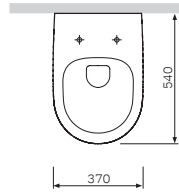

Size: 540 x 370 mm
Material: sanitary porcelain
Colour: white

- floor-standing
- horizontal outlet
- with concealed fixing
- fixing set included

Inspire
Back-to-wall WC
C501438WH

€ 330