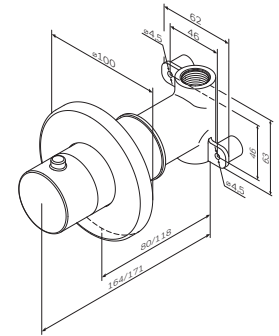

Shut-off valve for concealed
installation
F0800200

€ 85

- for concealed installation
- all connections are 1/2"
- includes: shut-off valve for concealed installation, handle, decorative plate