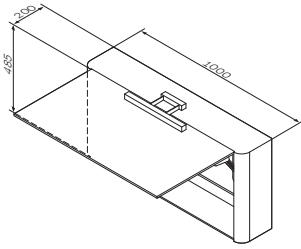

€ 1 610

Size: 1000 x 200 x 485 mm

- halogen lamps 2x25W / 230V / IP44
- switch and socket
- lift-up support

Awe
 Mirror cabinet with lighting
 Material: MDF and chipboard
 Colour: white structured
 M15MCX1001WF