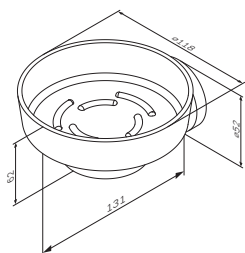

€ 78

Bliss L
Glass soap dish with holder
A5534200