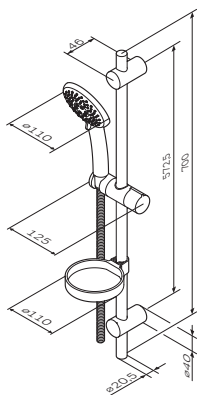

Shower rail: 700 mm
Shower hose: 1750 mm

- the shower rail brackets can be positioned up or down as required
- hand shower Ø 110 mm:
- three spray modes: Spray, EnerJet, Spray + Massage
- Turning Switch to select shower modes
- Rub&Clean function for easy-clean shower nozzles
- soap dish
- adjustable slider for hand shower