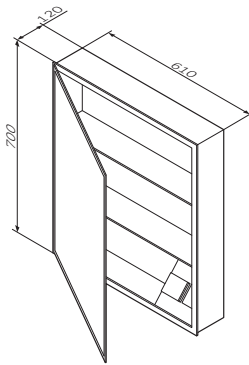

Size: 610 x 120 x 700 mm

- LED 16W / 12V / IP44
- switch and socket
- two types of lighting (cold and warm) with dimming function
- doors with soft-close system

Spirit V2.0

Mirror cabinet with lighting
Material: aluminium silver anodized
Right hinges – M70AMCR0601SA
Left hinges – M70AMCL0601SA

€ 1 590

Size: 810 x 120 x 700 mm

- LED 16W / 12V / IP44
- switch and socket
- two types of lighting (cold and warm) with dimming function
- doors with soft-close system

Spirit V2.0

Mirror cabinet with lighting
Material: aluminium silver anodized
M70AMCX0801SA

€ 1 690