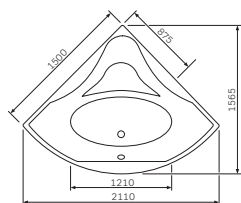

Size: 1500 x 1500 mm
Capacity: 190 l
Material: acrylic
Colour: white

Bliss L
Acrylic bathtub
W53A-150C150W-A

€ 790

Built-in bathtub without drain pipe