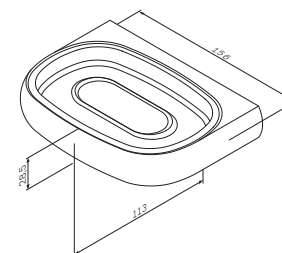

Sensation
Shower basket
A3034800

€ 98

Good
Design
Awards