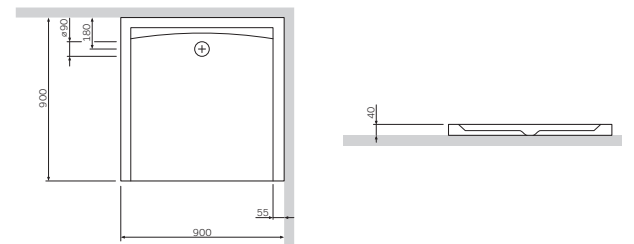

Rectangular shower tray
W30T-MSS0-120W

Size: 1200 x 900 x 20 mm

€ 635

- without waste
- solid surface

Square shower tray
W51T-GSS0-090W

Size: 900 x 900 x 40 mm

€ 290

- without waste
- solid surface