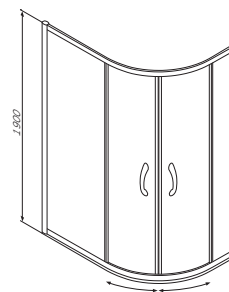

For variants of shower trays
see pages 162-164