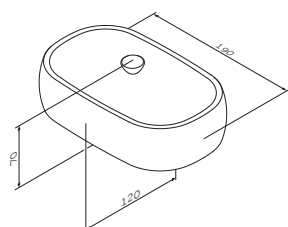

€ 101

Size: 65 cm

Sensation
Towel rail
A30346400

€ 101

Sensation
Jewelry box
A3021000

€ 110

Sensation
Big jewelry box
A3022000

€ 210