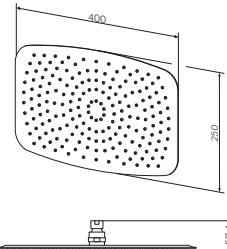

Size: 400 x 400 mm

- single spray mode
- ball joint

Overhead shower
F05S0004

€ 299