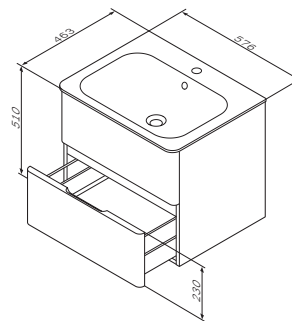

Bliss

Vanity unit
Material: MDF and chipboard
Colour: white glossy
M55FHX0602WG

Size: 576 x 463 x 510 mm

- two pull-out compartments with soft-close system

€ 580

Completion options

Vanity unit
Material: MDF and melamine chipboard
Colour of the facade: white
Colour of the body: wenge
M55FHX0602VF

€ 550

Necessary equipment

Washbasin for vanity unit
M55WPX0601WG

Size: 600 mm
Material: mineral marble
Colour: white glossy

€ 400

- suitable for one-hole mixer
- mixer hole punched out
- without overflow