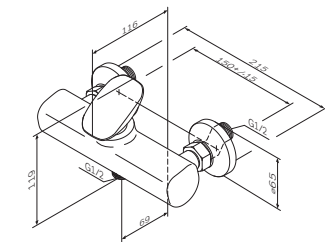

1. Spout: 194 mm
2. wall-mounted
   - joystick ceramic cartridge
   - pull down automatic diverter: bath/shower
   - check valve in the shower outlet 1/2"
   - hidden aerator
   - s-unions
   - metal wall plates
   - center distance 150 ± 15 mm

Spirit V2.0
Single-lever bath and shower
mixer
F70A10000

€ 225