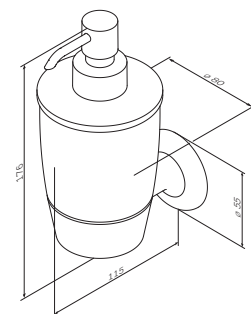

Like
Glass tumbler with holder
A8034300

€ 36