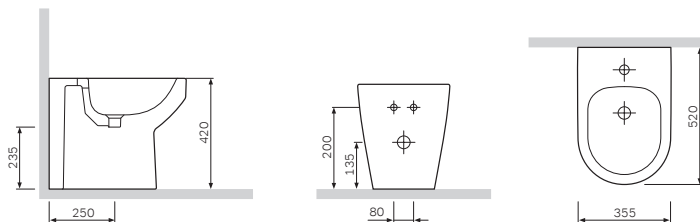

Sanitary ceramics

Spirit

Floor-standing bidet
C703111WH

€ 280

Size: 520 x 355 mm
Material: sanitary porcelain
Colour: white

- floor-standing
- suitable for one-hole mixer
- mixer hole punched out
- with chrome-plated overflow
- sanitary porcelain
- with concealed fixing
- fixing set included

Spirit

Washbasin
C704321WH

€ 141

Size: 600 x 460 mm
Material: sanitary porcelain
Colour: white

- suitable for one-hole mixer
- mixer hole punched out
- with chrome-plated overflow
- fixing with two M10 screws
- fixing set is not included

Semi-pedestal
C534970WH

€ 80

Material: sanitary porcelain
Colour: white

Pedestal
C704910WH

€ 95

Material: sanitary porcelain
Colour: white