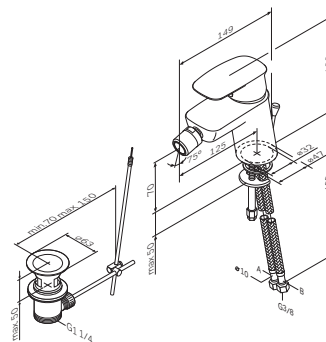

Spirit V2.1
Single-lever bidet mixer
with waste set
F71A83100

€ 157

Spout: 125 mm

- single-hole installation
- pop-up waste set 1 1/4"
- 35 mm ceramic cartridge
- aerator with ball-joint
- flexible connection hoses G 3/8