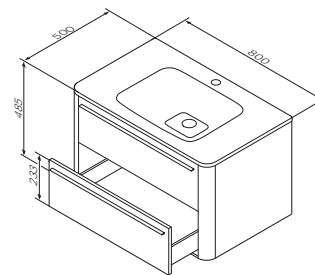

Awe

Vanity unit
Material: MDF
Colour: white structured
M15FHX0802WF

Size: 800 x 500 x 485 mm
- two pull-out compartments with
soft-close system

€ 1 587

Completion options

Vanity unit
Material: MDF
Colour: wenge
structured
M15FHX0802VF

€ 1 587

Vanity unit
Material: MDF
Colour: northern oak
structured
M15FHX0802SF

€ 1 587

Vanity unit
Material: MDF
Colour: royal white glossy
M15FHX0802WH

€ 1 748

Necessary equipment

Washbasin for vanity unit
M15WPC0801WG

Size: 800 mm
Material: mineral marble
Colour: white glossy

€ 700

- suitable for one-hole mixer
- mixer hole punched out
- without overflow