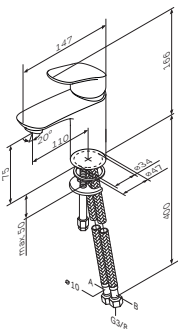

Good Design Awards

1. Spout: 110 mm
2. single-hole installation
   - pop-up waste set 1 1/4"
   - AM.PM Soft Motion 35 mm ceramic cartridge
   - Rub&Clean aerator
   - flexible connection hoses G 3/8

Like
Single-lever basin mixer
with waste set
F8092100

€ 142