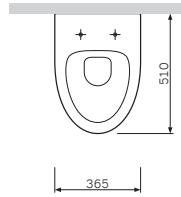

Semi-pedestal
C504970WH

€ 101

Material: sanitary porcelain
Colour: whitePedestal
C504910WH

€ 134

Material: sanitary porcelain
Colour: white

Size: 510 x 365 mm
Material: sanitary porcelain
Colour: white

- wall-mounted
- horizontal outlet
- fixing with two M12 screws
- fixing set is not included