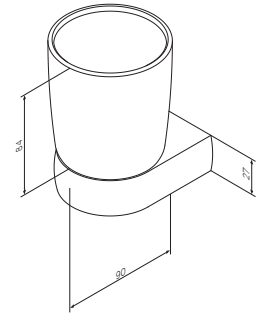

Sensation
Glass tumbler with holder
A3034300

€ 78