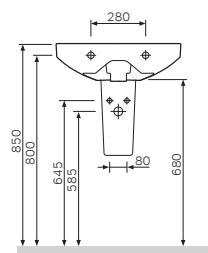

Semi-pedestal
C504970WH

€ 101

Material: sanitary porcelain
Colour: whitePedestal
C504910WH

€ 134

Material: sanitary porcelain
Colour: white

Size: 510 x 365 mm
Material: sanitary porcelain
Colour: white

- wall-mounted
- horizontal outlet
- fixing with two M12 screws
- fixing set is not included