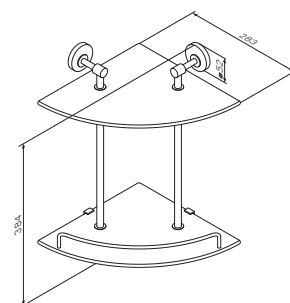

€ 46

Bliss L
Glass shelf
A5534700

Size: 53 cm

€ 92

Bliss L
Double glass shelf
A5537800

Size: 28 x 38 cm

€ 156

Bliss L
Towel rail
A55345400