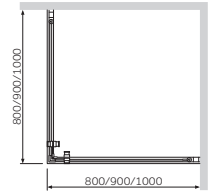

Different door systems can be combined

Pivot door Spirit
Size: 1000 x 2000 mm
W51G-D100-200-CT

Pivot door Spirit
Size: 1000 x 2000 mm
W51G-D100-200-CT

€ 1 620

Spirit
Set 2

Chrome finish profile
Transparent glass