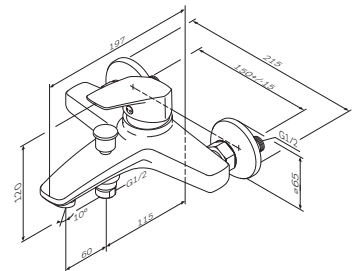

Gem

Single-lever bath
and shower mixer
F9010000

€ 115

Spout: 175 mm

- wall-mounted
- 35 mm ceramic cartridge
- automatic diverter: bath/shower
- check valve in the shower outlet 1/2"
- stream aerator
- s-unions
- metal wall plates
- center distance 150 ± 15 mm