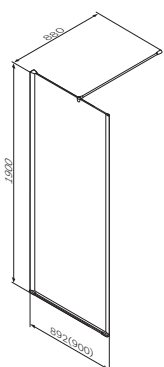

Size: 800 (782) mm
Chrome finish profile
Transparent glass

Universal version for left and right
mounting

Bliss L
Side panel
W53G-W8-000CT

€ 600