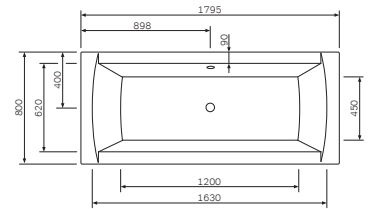

Additional equipment

Acrylic front panel
W1AA-180-080W-P

€ 270

Acrylic side panel
W1AA-180-080W-S

€ 172

Frame, including mounting kit
W1AA-180-080W-R

€ 290

Adjustable feet kit
W1AA-180-080W-FT

€ 49