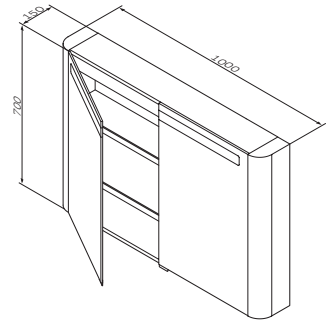

€ 1 730

€ 1 730

Sensation

Mirror cabinet with lighting
 Material: MDF
 Colour: white glossy
 M30MCX1001WG

€ 1 900

Size: 1000 x 150 x 700 mm

- LED 16W / 12V / IP44
- switch and socket
- two types of lighting (cold and warm) with dimming function
- doors with soft-close system