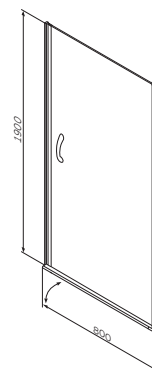

Bliss L

Pivot door
W53S-D80-000CT

€ 790

Size: 800 x 1900 mm
Chrome finish profile
Transparent glass

- one pivot door
- transparent tempered glass, 6 mm
- profiles and handles in chrome finish
- lifting system for easy opening of door
- opens inwards and outwards

Universal version for left and right mounting

Bliss L

Pivot door
W53S-D90-000CT

€ 790

Size: 900 x 1900 mm
Chrome finish profile
Transparent glass

- one pivot door
- lifting system for easy opening of door
- opens inwards and outwards

Universal version for left and right mounting