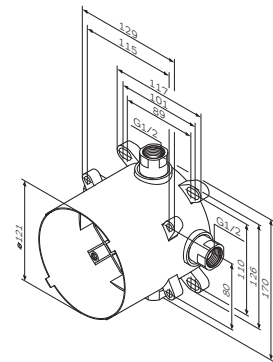

Gem

Thermostatic single outlet
mixer for concealed installation
F9075600

€ 350

- for concealed installation
- cartridge with thermo-element
- safety stop at 38°C
- shut-off valve
- check valves
- dirt strainers

Required Part:
MultiDock universal basic unit
F100100

MultiDock

MultiDock universal basic unit
F100100

€ 118

Concealed body suitable for shower,
bath and thermostat finish sets for
concealed installation

DN 15

Installation depth: 80—108 mm
Rotationally symmetrical installation

Connection unit:

- DR brass (MS 63)
- reduced lead brass

Mounting box:

- made of plastic
- demountable
- suitable for dry mortarless
  construction

All connections G1/2

With 1 plug 1/2"

With rinsing unit

With sealing foil

Protected against back-flow in
domestic use (according to DIN EN
1717):

- shower outlet, by using AM.PM wall
  connection elbows
- bath outlet, without limiters