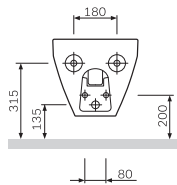

Size: 520 x 365 mm
Material: sanitary porcelain
Colour: white
Universal outlet

- floor-standing
- horizontal outlet, vertical outlet possible with drain bend (drain bend is not included in suite)
- with concealed fixing
- fixing set included

Spirit
Back-to-wall WC
C701438WH

€ 283

Toilet seat and cover
with easy-off and soft-closing
hinges
C707855WH

€ 95

Material: plastic
Colour: white
Fixing: stainless-steel hinges

Size: 490 x 365 mm
Material: sanitary porcelain
Colour: white

- wall-mounted
- suitable for one-hole mixer
- mixer hole punched out
- with chrome-plated overflow
- sanitary porcelain
- with concealed fixing
- fixing set included

Spirit
Wall-hung bidet
C703411WH

€ 325