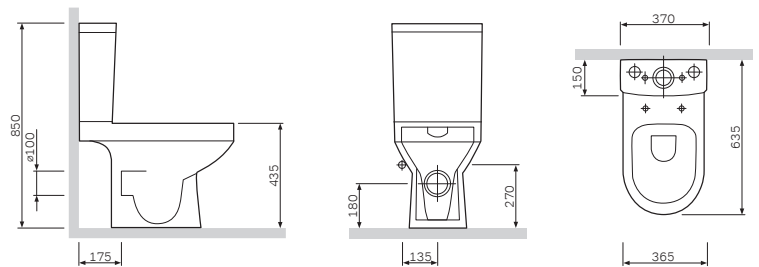

Sanitary ceramics

Spirit

Close-coupled WC suite
FlashClean
C708600SC

€ 498

Size: 635 x 370 x 850 mm
Material: sanitary porcelain
Colour: white
Universal outlet

- floor-standing
- horizontal outlet, vertical outlet possible with drain bend (drain bend is not included in suite)
- with concealed fixing
- flushing mechanism with double water-saving push button 3 l / 6 l
- fixing set included

Included:
Toilet seat and cover
with easy-off and soft-closing hinges

Material: plastic
Colour: white
Fixing: stainless-steel hinges

Spirit

Close-coupled WC suite
C708607SC

€ 420

Size: 635 x 370 x 850 mm
Material: sanitary porcelain
Colour: white
Universal outlet

- floor-standing
- horizontal outlet, vertical outlet possible with drain bend (drain bend is not included in suite)
- with concealed fixing
- flushing mechanism with double water-saving push button 3 l / 6 l
- fixing set included

Included:
Toilet seat and cover
with easy-off and soft-closing hinges

Material: plastic
Colour: white
Fixing: stainless-steel hinges