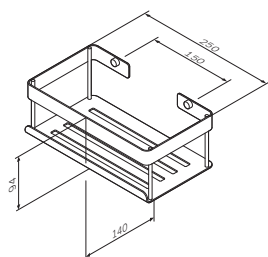

€ 28

Gem
Toilet brush with holder, universal
A9033400

€ 38

Gem
Triple towel Pivot
A9032700

€ 48

Size: 50 cm

Gem
Towel rail
A90345400

€ 32