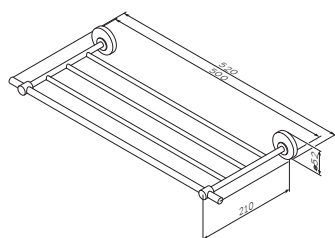

Size: 50 cm

€ 70

Size: 50 cm

Bliss L
Double towel rail
A55335400

€ 90

Size: 50 cm

Bliss L
Towel rack
A5537700

€ 140