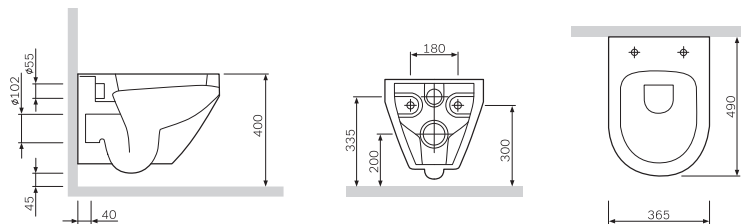

Sanitary ceramics

Spirit
Wall-hung WC
C701739WH

€ 323

Size: 490 x 365 mm
Material: sanitary porcelain
Colour: white

- wall-mounted
- horizontal outlet
- fixing set included

Toilet seat and cover
with easy-off and soft-closing
hinges
C707852WH

Size: 490 x 365 mm
Material: sanitary porcelain
Colour: white

- wall-mounted
- horizontal outlet
- fixing with two M12 screws
- fixing set not included

Spirit
Wall-hung WC
C701738WH

€ 293

Toilet seat and cover
with easy-off and soft-closing
hinges
C707852WH