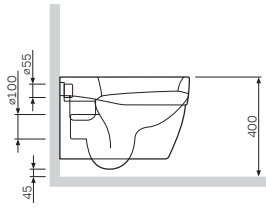

Sanitary ceramics

InspireWashbasin
C504321WH

€ 172

Size: 600 x 485 mm
Material: sanitary porcelain
Colour: white

- suitable for one-hole mixer
- mixer hole punched out
- with chrome-plated overflow
- fixing with two M10 screws
- fixing set is not included

Semi-pedestal
C504970WH

€ 101

Material: sanitary porcelain
Colour: whitePedestal
C504910WH

€ 134

Material: sanitary porcelain
Colour: white

Size: 510 x 365 mm
Material: sanitary porcelain
Colour: white

- wall-mounted
- horizontal outlet
- fixing with two M12 screws
- fixing set is not included