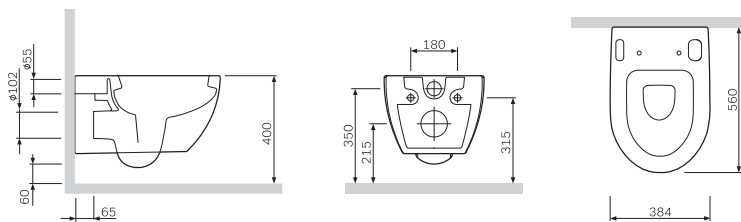

1 award

 Inspire
--

* All the accessories of Sensation collection have awards.

Sanitary ceramics

Sanitary ceramics

Awe
Wall-hung WC
C111738SC

€ 445

Size: 560 x 384 mm
Material: sanitary porcelain
Colour: white

Size: 555 x 390 mm
 Material: sanitary porcelain
 Colour: white

- wall-mounted
- horizontal outlet
- the maximum amount of water to flush is six liters
- fixing set included

Sensation
 Wall-hung WC FlashClean
 C301700WH