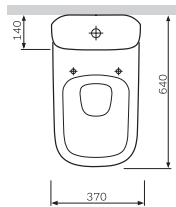

Semi-pedestal
C534970WH

€ 80

Material: sanitary porcelain
Colour: whitePedestal
C704910WH

€ 95

Material: sanitary porcelain
Colour: white

Size: 520 x 360 mm
Material: sanitary porcelain
Colour: white

- wall-mounted
- horizontal outlet
- fixing with two M12 screws
- the maximum amount of water to flush is six liters
- fixing set is not included

Like
Wall-hung WC FlashClean
C801700WH

€ 241

Good
Design
Awards

Toilet seat and cover
with easy-off and soft-closing hinges
C807851WH

€ 95

Material: plastic
Colour: white
Fixing: stainless-steel hinges

Size: 640 x 370 x 830 mm
Material: sanitary porcelain
Colour: white
Horizontal outlet, water inlet from the bottom