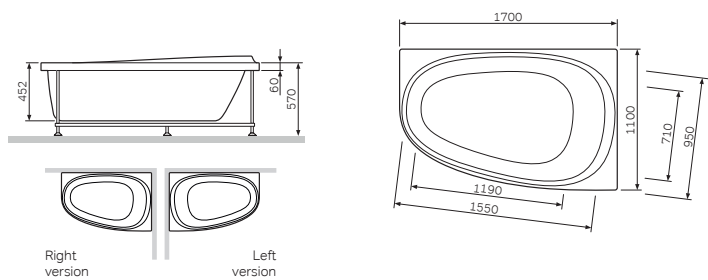

Acrylic bathtubs

Sensation

Acrylic bathtub
W30A-170L110W-A
W30A-170R110W-A

€ 860

Size: 1700 x 1100 mm
Capacity: 210 l
Material: acrylic
Colour: white

Built-in bathtub without drain pipe

Additional equipment

Acrylic front panel
W30A-170U110W-P

€ 360

Frame, including mounting kit
W30A-170L110W-R
W30A-170R110W-R

€ 230

Drain and overflow system
W30-170U110-U

€ 165