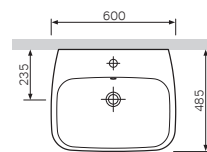

Sanitary ceramics

Inspire

Washbasin
C504321WH

€ 172

Size: 600 x 485 mm
Material: sanitary porcelain
Colour: white

- suitable for one-hole mixer
- mixer hole punched out
- with chrome-plated overflow
- fixing with two M10 screws
- fixing set is not included

Semi-pedestal
C504970WH

€ 101

Material: sanitary porcelain
Colour: white

Pedestal
C504910WH

€ 134

Material: sanitary porcelain
Colour: white