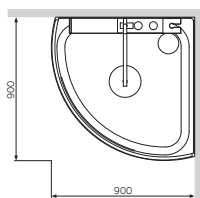

Size: 950 x 950 x 2200 mm
Transparent glass, 6mm
Solid Surface shower tray/roof
White profile

- sensor control system — Touch Console
- AM-PM hydromassage system (ten vertical jets Dial Active Jet + six vertical jets Dial Jet)
- filler
- overhead shower
- light installed in the roof
- radio
- steam with digital control system
- thermostatic mixer
- solid Surface shelf, installed in the central panel
- glass central panel/back sides