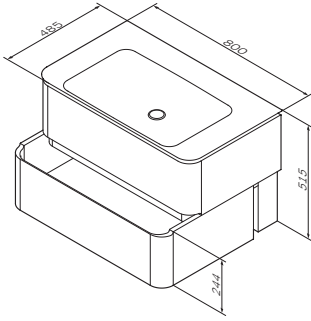

Size: 800 x 485 x 515 mm

- two pull-out compartments with soft-close system

Sensation
Vanity unit
Material: MDF
Colour: white glossy
M30FHX0802WG

€ 1 170

WC and bathroom cabinets

Vanity unit
Material: MDF
Colour: grey silk
M30FHX0802GG

Vanity unit
Material: MDF
Colour: mint
M30FHX0802MG

Vanity unit
Material: MDF
Colour: nougat high glossy
M30FHX0802NG

Completion options

€ 1 170

€ 1 170

€ 1 170

Vanity unit
Material: MDF
Colour: walnut structured
M30FHX0802NF

Vanity unit
Material: MDF
Colour: oak tobacco structured
M30FHX0802TF

€ 1 350

€ 1 350

Washbasin for vanity unit
M30WPC0801WG

Necessary equipment

Size: 800 mm
Material: mineral marble
Colour: white glossy

€ 650

- suitable for one-hole mixer
- mixer hole punched out
- without overflow