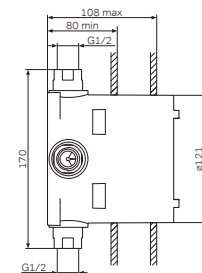

Spirit V2.1

Thermostatic single outlet mixer for concealed installation F71A75600

€ 490

- for concealed installation
- cartridge with thermo-element
- safety stop at 38°C
- shut-off valve
- check valves
- dirt strainers

Required Part:
MultiDock universal basic unit F100100

MultiDock

MultiDock universal basic unit F100100

€ 118

Concealed body suitable for shower, bath and thermostat finish sets for concealed installation DN 15

- Installation depth: 80—108 mm
- Rotationally symmetrical installation
- Connection unit:
  - DR brass (MS 63)
  - reduced lead brass
- Mounting box:
  - made of plastic
  - demountable
  - suitable for dry mortarless construction

- All connections G1/2
- With 1 plug 1/2"
- With rinsing unit
- With sealing foil
- Protected against back-flow in domestic use (according to DIN EN 1717):
  - shower outlet, by using AM.PM wall connection elbows
  - bath outlet, without limiters