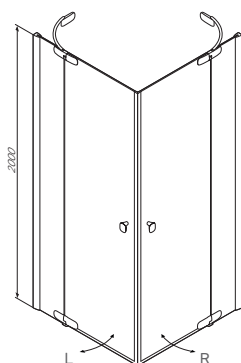

Different door systems can be combined.

Sensation
Set 1

€ 2 788

Pivot door **Sensation**
Size: 900 x 2000 mm
W30G-E3D6-200-CT L/R*

Side panel **Sensation**
Size: 900 x 1978 mm
W30G-W90-200-CT L/R*

* Make sure to indicate which door side you need (left/right) when placing the order