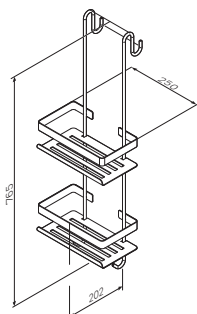

€ 48

Size: 50 cm

Gem
Towel rail
A90345400

€ 32

Gem
Double shower basket walk-in
A9034900

€ 148

€ 68