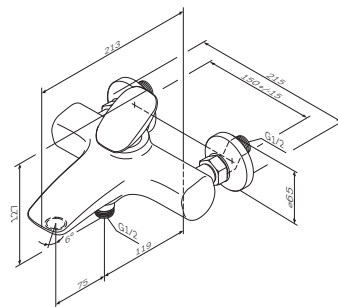

1. Spout: 125 mm
2. single-hole installation
   - pop-up waste set 1 1/4"
   - joystick ceramic cartridge
   - aerator with ball-joint
   - flexible connection hoses G 3/8

Spirit V2.0
Single-lever bidet mixer
with waste set
F70A83100

€ 196

1. Spout: 194 mm
2. wall-mounted
   - joystick ceramic cartridge
   - pull down automatic diverter: bath/shower
   - check valve in the shower outlet 1/2"
   - hidden aerator
   - s-unions
   - metal wall plates
   - center distance 150 ± 15 mm

Spirit V2.0
Single-lever bath and shower
mixer
F70A10000

€ 225

- wall-mounted
- joystick ceramic cartridge
- check valve in the shower outlet 1/2"
- s-unions
- metal wall plates
- center distance 150 ± 15 mm

Spirit V2.0
Single-lever shower mixer
F70A20000

€ 196

- wall-mounted
- cartridge with thermo-element
- safety stop at 38°C
- check valves
- dirt strainers
- center distance 150 ± 15 mm

Spirit V2.0
Thermostatic shower mixer
F70A40000

€ 288