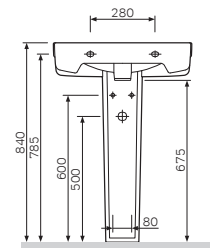

Semi-pedestal
C534970WH

€ 65

Material: sanitary porcelain
Colour: white

Pedestal
C534910WH

€ 97

Material: sanitary porcelain
Colour: white

Size: 490 x 365 mm
Material: sanitary porcelain
Colour: white

- wall-mounted
- horizontal outlet
- fixing set included
- the maximum amount of water to flush is six liters