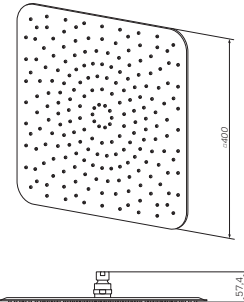

Size: 300 x 300 mm

- single spray mode
- ball joint

Overhead shower
F05S0003

€ 198