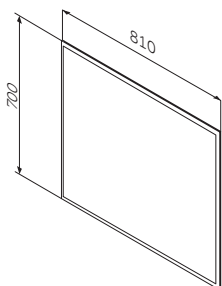

Size: 610 x 700 mm

- LED 16W / 12V / IP44
- switch
- two types of lighting (cold and warm) with dimming function

Spirit V2.0
Mirror with lighting
Material: aluminium silver anodized
M70AMOX0601SA

€ 799

WC and bathroom cabinets

Size: 810 x 700 mm

- LED 16W / 12V / IP44
- switch
- two types of lighting (cold and warm) with dimming function

Spirit V2.0
Mirror with lighting
Material: aluminium silver anodized
M70AMOX0801SA

€ 899