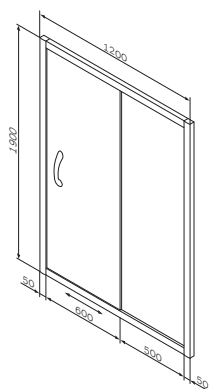

Size: 1200 x 1900 mm
Profile in matt chrome
Transparent glass

- one sliding door
- double stainless-steel rollers
- transparent tempered glass, 6 mm
- profiles and handles in chrome finish

Bliss L
Sliding door for niche
W53S-1201190MT

€ 1 200

Size: 1200 x 1900 mm
Profile in matt chrome
Transparent glass

- two sliding doors
- double stainless-steel rollers
- transparent tempered glass, 6 mm
- profiles and handles in chrome finish

Bliss L
Sliding door for niche
W53S-1202190MT

€ 1 100

For variants of shower trays see
pages 162-164