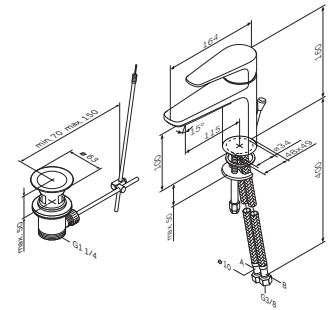

Spout: 115 mm

- single-hole installation
- pop-up waste set 1 1/4"
- AM.PM EcoMOTION 35 mm ceramic cartridge
- adjustable flow rate and temperature limiter
- hidden adjustable aerator
- flexible connection hoses G 3/8"