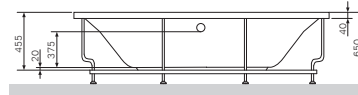

Additional equipment

Acrylic front panel
W1AA-190-090W-P

€ 305

Acrylic side panel
W1AA-190-090W-S

€ 227

Frame, including mounting kit
W1AA-190-090W-R

€ 290

Adjustable feet kit
W1AA-190-090W-FT

€ 49