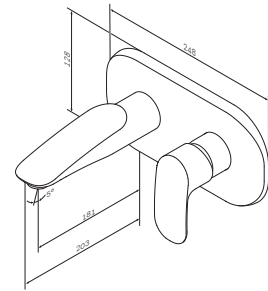

Sensation

Single-lever basin mixer
with waste set
F3082164

€ 299

Spout: 135 mm

- single-hole installation
- push-open waste set 1 ¼"
- AM.PM Soft Motion 35 mm ceramic cartridge
- hidden adjustable aerator
- flexible connection hoses G 3/8"

Sensation

Single-lever basin mixer
for concealed installation
F3072200

€ 329

Spout: 181 mm

- concealed installation
- AM.PM Soft Motion 35 mm ceramic cartridge
- Rub&Clean aerator

Sensation

Three-hole basin mixer
with waste set
F3008000

€ 299

Spout: 133 mm

- three-hole installation
- push-open waste set 1 ¼"
- ceramic headparts ½"
- hidden adjustable aerator
- flexible connection hoses G 3/8"

Sensation

Single-lever bidet mixer
with waste set
F3083164

€ 299

Spout: 131 mm

- single-hole installation
- pop-up waste set 1 ¼"
- AM.PM Soft Motion 35 mm ceramic cartridge
- aerator with ball-joint
- flexible connection hoses G 3/8"