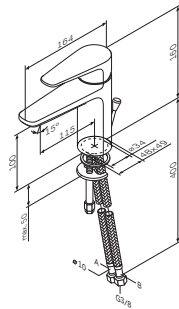

Inspire
Single-lever basin mixer
with waste set
F5082100

€ 225

Spout: 115 mm

- single-hole installation
- pop-up waste set 1 1/4"
- AM.PM EcoMOTION 35 mm ceramic cartridge
- adjustable flow rate and temperature limiter
- hidden adjustable aerator
- flexible connection hoses G 3/8"

Inspire
Single-lever basin mixer
F5002100

€ 213

Spout: 115 mm

- single-hole installation
- AM.PM EcoMOTION 35 mm ceramic cartridge
- adjustable flow rate and temperature limiter
- hidden adjustable aerator
- flexible connection hoses G 3/8"

Inspire
Single-lever bidet mixer
with waste set
F5083100

€ 215

Spout: 121 mm

- single-hole installation
- pop-up waste set 1 1/4"
- AM.PM EcoMOTION 35 mm ceramic cartridge
- adjustable flow rate and temperature limiter
- aerator with ball-joint
- flexible connection hoses G 3/8"

Inspire
Single-lever bath and shower
mixer
F5010000

€ 300

Spout: 181 mm

- wall-mounted
- AM.PM EcoMOTION 35 mm ceramic cartridge
- adjustable flow rate and temperature limiter
- pull down automatic diverter: bath/shower
- check valve in the shower outlet 1/2"
- hidden adjustable aerator
- s-unions
- metal wall plates
- center distance 150 ± 15 mm