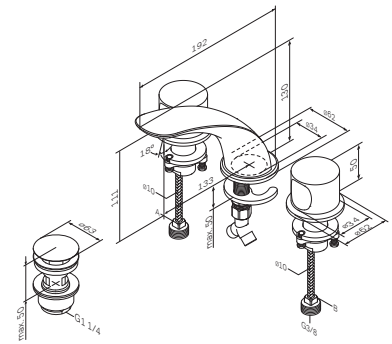

€ 329

Spout: 181 mm

- concealed installation
- AM.PM Soft Motion 35 mm ceramic cartridge
- Rub&Clean aerator

Sensation

Three-hole basin mixer
with waste set
F3008000

€ 299

Spout: 133 mm

- three-hole installation
- push-open waste set 1 ¼"
- ceramic headparts ½"
- hidden adjustable aerator
- flexible connection hoses G 3/8"