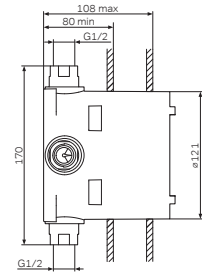

* For decorative elements see pages
63, 64, 68, 75, 76, 80, 81, 85, 86

Shower sets

Shower sets

Sensation
Shower set
F0130000

€ 169

Shower rail: 1100 mm
Shower hose: 1750 mm

- the shower rail brackets can be positioned up or down as required
- hand shower Ø 120 mm:
- three spray modes: Spray, EnerJet, Spray + Massage
- Push me button to select shower modes
- Rub&Clean function for easy-clean shower nozzles
- soap dish
- adjustable slider for hand shower
- swivel joint prevents hose from tangling