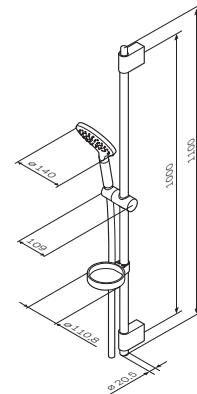

Inspire
Shower set
F0150000

€ 160

Shower rail: 1100 mm
Shower hose: 1750 mm

- the shower rail brackets can be positioned up or down as required
- hand shower Ø 140 mm:
- three spray modes: Spray, EnerJet, Spray + EnerJet
- Simple Switch turn to select shower modes
- Rub&Clean function for easy-clean shower nozzles
- soap dish
- adjustable slider for hand shower
- swivel joint prevents hose from tangling