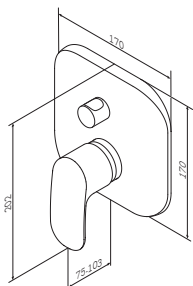

- wall-mounted
- cartridge with thermo-element
- safety stop at 38°C
- shelf made of safety glass
- check valves
- dirt strainers
- s-unions
- center distance 150 ± 15 mm

Sensation
Thermostatic shower mixer
F3040000

€ 361