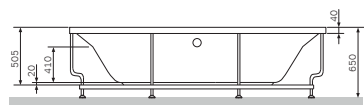

Size: 1900 x 1200 mm
Capacity: 530 l
Material: acrylic
Colour: white

Built-in bathtub without drain pipe

Admire
Acrylic bathtub
W1AA-190-120W-A

€ 1 366