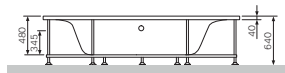

Size: 1500 x 1500 mm
Capacity: 190 l
Material: acrylic
Colour: white

Bliss L
Acrylic bathtub
W53A-150C150W-A

€ 790

Built-in bathtub without drain pipe