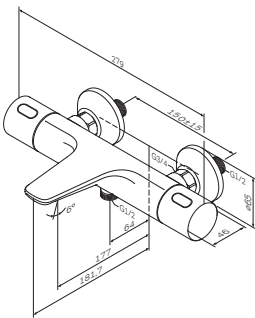

1. Spout: 208 mm
2. three-hole installation
   - AM.PM EcoMOTION 35 mm ceramic cartridge
   - adjustable flow rate and temperature limiter
   - automatic diverter: bath/shower
   - hidden adjustable aerator
   - flexible connection hoses G 3/8

Inspire
Three-hole single-lever bath
combination
F5001300

€ 554