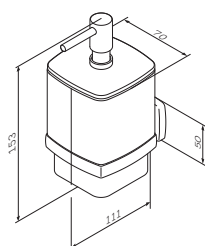

Gem
Glass tumbler with holder
A9034300

€ 25

Gem
Glass soap dispenser with holder
A9036900