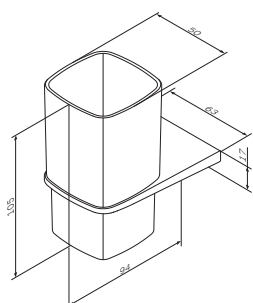

Inspire
Double glass tumbler with holder
A50343400

€ 88

Inspire
Glass tumbler with holder
A5034300