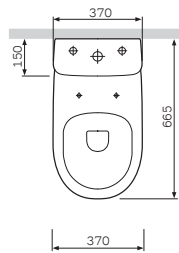

Inspire
Back-to-wall WC
C501438WH

€ 330

Toilet seat and cover
with easy-off and soft-closing
hinges
C507851WH

€ 145

Material: plastic
Colour: white
Fixing: stainless-steel hinges

Size: 665 x 370 x 860 mm
Material: sanitary porcelain
Colour: white
Universal outlet, water inlet from the bottom