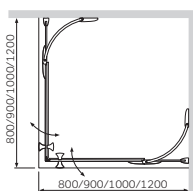

Different door systems can be combined.

Sensation
Set 1

€ 2 788

Pivot door **Sensation**
Size: 900 x 2000 mm
W30G-E3D6-200-CT L/R*

Side panel **Sensation**
Size: 900 x 1978 mm
W30G-W90-200-CT L/R*

* Make sure to indicate which door side you need (left/right) when placing the order