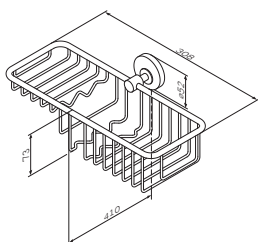

Bliss L
Double towel hook
A5535600

€ 24

Bliss L
Towel hook set
A5535900

€ 78

Bliss L
Glass soap dish with holder
A5534200

€ 50

Size: 31 cm

Bliss L
Shower basket
A5534600