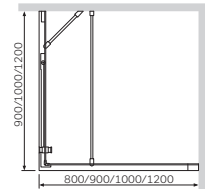

Pivot door Spirit
Size: 1200 x 2000 mm
W51G-E3D9-200-CT

Side panel Spirit
Size: 900 x 1978 mm
W51G-W90-1978-CT

€ 2 296

For variants of shower trays
see pages 162-164