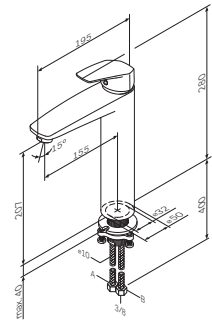

- single-hole installation
- 35 mm ceramic cartridge
- stream aerator
- flexible connection hoses G 3/8

Gem

Single-lever bidet mixer
with waste set
F9083100

€ 95

Spout: 104 mm

- single-hole installation
- pop-up waste set 1 1/4"
- 35 mm ceramic cartridge
- aerator with ball-joint
- flexible connection hoses G 3/8