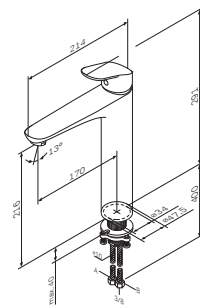

Spout: 170 mm

- single-hole installation
- AM.PM Soft Motion 35 mm ceramic cartridge
- Rub&Clean aerator
- flexible connection hoses G 3/8