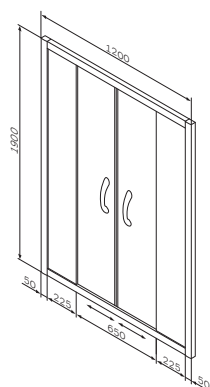

Size: 1200 x 1900 mm
Profile in matt chrome
Transparent glass

- one sliding door
- double stainless-steel rollers
- transparent tempered glass, 6 mm
- profiles and handles in chrome finish

Bliss L
Sliding door for niche
W53S-1201190MT

€ 1 200