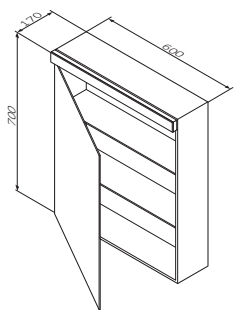

Size: 750 mm
 Material: sanitary porcelain
 Colour: white glossy

€ 229

- suitable for one-hole mixer
 - mixer hole punched out

Size: 600 x 700 mm

- LED 16W / 12V / IP44
- switch and socket
- two types of lighting (cold and warm) with dimming function
- doors with soft-close system