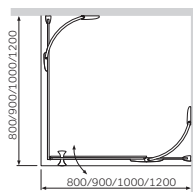

Chrome finish profile
Transparent glass

- pivot door with fixed segment

Different door systems can be combined.

Sensation
Set 1

€ 2 788

Pivot door **Sensation**
Size: 900 x 2000 mm
W30G-E3D6-200-CT L/R*

Side panel **Sensation**
Size: 900 x 1978 mm
W30G-W90-200-CT L/R*

* Make sure to indicate which door side you need (left/right) when placing the order

Chrome finish profile
Transparent glass

- pivot door with fixed segment

Different door systems can be combined.

Sensation
Set 2

€ 3 596

Pivot door **Sensation**
Size: 900 x 2000 mm
W30G-E3D6-200-CT L/R*

Pivot door **Sensation**
Size: 900 x 2000 mm
W30G-E3D6-200-CT L/RT*

* Make sure to indicate which door side you need (left/right) when placing the order

For variants of shower trays see pages 162-164