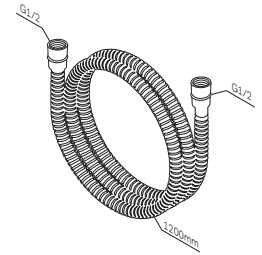

Shower hose
F0400200

€ 27

Size: 1750 mm
Material: metal

- highly flexible
- swivel joint prevents hose from tangling

Shower hose
F0400300

€ 32

Size: 1200 mm
Material: PVC

- highly flexible
- swivel joint prevents hose from tangling