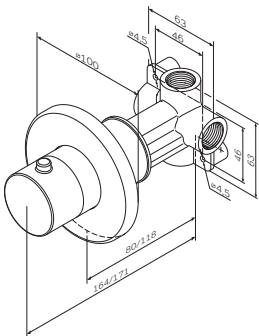

- bath filler with Pop Up Waste
- bath waste operation is by twisting the overflow cover to open and close the waste
- projection 33,5 mm from side of bath

Bath Filler
Bath filler with waste and overflow, 1/2"
F0700700

€ 114