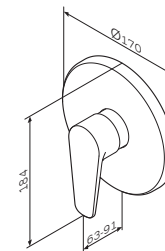

Inspire

Single-lever shower mixer for concealed installation
F5075000

€ 175

- for concealed installation
- AM.PM Soft Motion 35 mm ceramic cartridge

Required Part:
MultiDock universal basic unit
F100100

Concealed body suitable for shower, bath and thermostat finish sets for concealed installation
 DN 15
 Installation depth: 80—108 mm
 Rotationally symmetrical installation
 Connection unit:
 - DR brass (MS 63)
 - reduced lead brass
 Mounting box:
 - made of plastic
 - demountable
 - suitable for dry mortarless construction