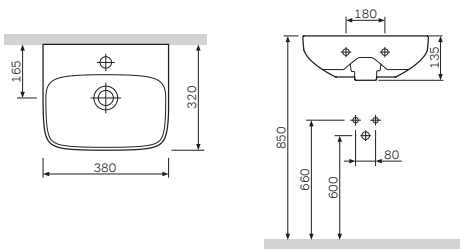

€ 145

Material: plastic
Colour: white
Fixing: stainless-steel hinges

Sanitary ceramics

Inspire

Wall-hung bidet
C503411WH

€ 370

Size: 540 x 370 mm
Material: sanitary porcelain
Colour: white

- wall-mounted
- suitable for one-hole mixer
- mixer hole punched out
- with chrome-plated overflow
- with concealed fixing
- fixing set included

**Inspire**

Floor-standing bidet
C503111WH

€ 353

Size: 540 x 370 mm
Material: sanitary porcelain
Colour: white

- floor-standing
- suitable for one-hole mixer
- mixer hole punched out
- with chrome-plated overflow
- with concealed fixing
- fixing set included