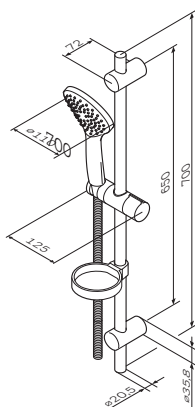

Shower rail: 700 mm
Shower hose: 1750 mm

- the shower rail brackets can be positioned up or down as required
- hand shower Ø 110 mm:
- three spray modes: Spray, EnerJet, Spray + EnerJet
- Push me button to select shower modes
- Rub&Clean function for easy-clean shower nozzles
- soap dish
- adjustable slider for hand shower
- swivel joint prevents hose from tangling

Gem
Shower set
F0190100

€ 119