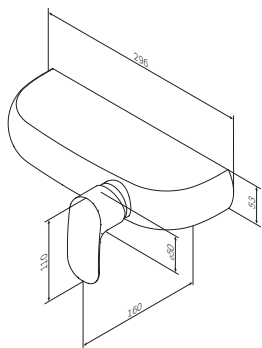

Spout: 168 mm

- wall-mounted
- AM.PM Eco Motion 35 mm ceramic cartridge
- adjustable flow rate and temperature limiter
- pull down automatic diverter: bath/shower
- check valve in the shower outlet 1/2"
- Rub&Clean aerator
- hidden adjustable aerator
- s-unions
- center distance 150 ± 15 mm

Sensation
Single-lever bath and shower mixer
F3010000

€ 710