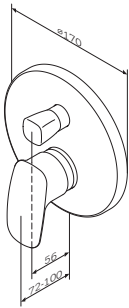

- wall-mounted
- 35 mm ceramic cartridge
- check valve in the shower outlet 1/2"
- s-unions
- metal wall plates
- center distance 150 ± 15 mm

Spirit V2.1
Single-lever shower mixer
F71A20000

€ 164