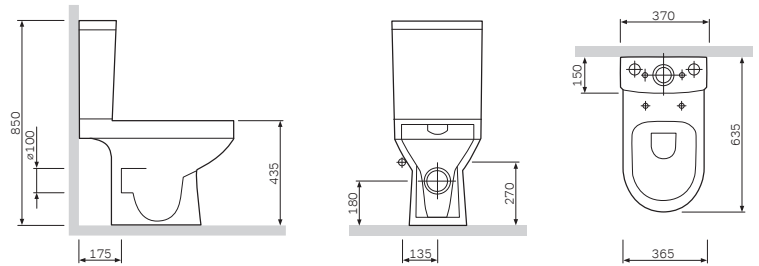

Sanitary ceramics

Spirit

Close-coupled WC suite
FlashClean
C708600SC

€ 498

Size: 635 x 370 x 850 mm
Material: sanitary porcelain
Colour: white
Universal outlet

- floor-standing
- horizontal outlet, vertical outlet possible with drain bend (drain bend is not included in suite)
- with concealed fixing
- flushing mechanism with double water-saving push button 3 l / 6 l
- fixing set included

Included:
Toilet seat and cover
with easy-off and soft-closing hinges

Material: plastic
Colour: white
Fixing: stainless-steel hinges

Spirit

Close-coupled WC suite
C708607SC

€ 420

Size: 635 x 370 x 850 mm
Material: sanitary porcelain
Colour: white
Universal outlet

- floor-standing
- horizontal outlet, vertical outlet possible with drain bend (drain bend is not included in suite)
- with concealed fixing
- flushing mechanism with double water-saving push button 3 l / 6 l
- fixing set included

Included:
Toilet seat and cover
with easy-off and soft-closing hinges

Material: plastic
Colour: white
Fixing: stainless-steel hinges