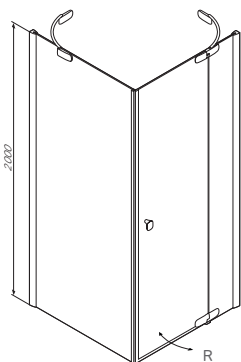

Chrome finish profile
Transparent glass

- pivot door with fixed segment

Different door systems can be combined.

Sensation
Set 1

€ 2 788

Pivot door **Sensation**
Size: 900 x 2000 mm
W30G-E3D6-200-CT L/R*

Side panel **Sensation**
Size: 900 x 1978 mm
W30G-W90-200-CT L/R*

* Make sure to indicate which door side you need (left/right) when placing the order

Chrome finish profile
Transparent glass

- pivot door with fixed segment

Different door systems can be combined.

Sensation
Set 2

€ 3 596

Pivot door **Sensation**
Size: 900 x 2000 mm
W30G-E3D6-200-CT L/R*

Pivot door **Sensation**
Size: 900 x 2000 mm
W30G-E3D6-200-CT L/RT*

* Make sure to indicate which door side you need (left/right) when placing the order

For variants of shower trays see pages 162-164