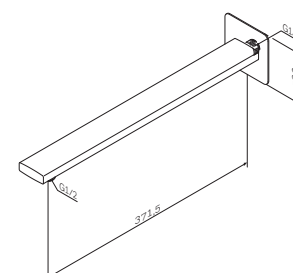

Long shower arm
F0500703

€ 99

Size: 370 mm
Colour: chrome finish