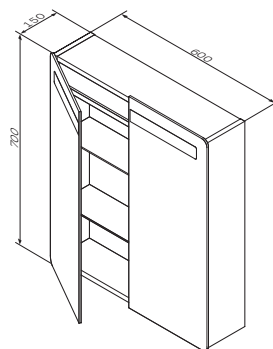

Mirror cabinet with lighting
M55MCX0601WG

€ 600

Size: 600 x 150 x 700 mm
Material: MDF and melamine
chipboard
Colour: white glossy

- fluorescent tubes
- 16W / 230V / T4 Ø 13 mm / IP44
- switch and socket
- doors with soft-close system