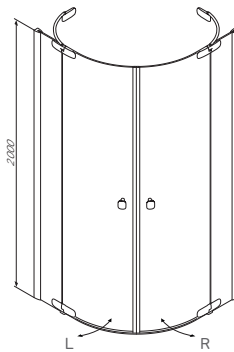

- two pivot doors, clear glass coating
- lifting system for easy opening of doors
- transparent tempered glass, 8 mm
Clear Dimension

For variants of shower trays
see pages 162-164

Size: 900 x 900 x 1900 mm
 Profile in matt chrome
 Transparent glass