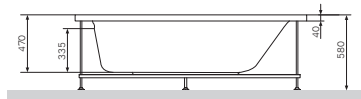

Size: 1800 x 800 mm
Capacity: 225 l
Material: acrylic
Colour: white

Built-in bathtub without drain pipe

Inspire
Acrylic bathtub
W5AA-180-080W-A

€ 590