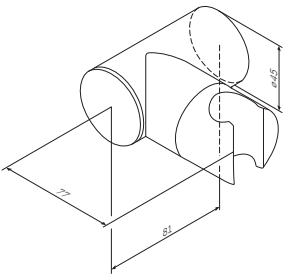

Colour: chrome finish

Adjustable wall bracket
F0500800

€ 18