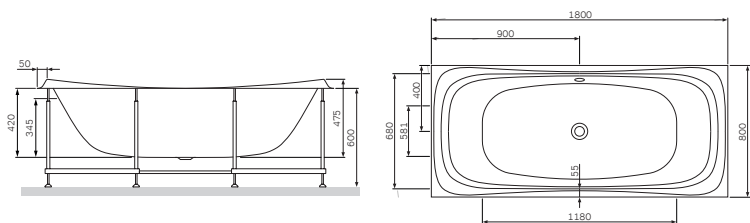

Size: 1800 x 800 mm
Capacity: 230 l
Material: acrylic
Colour: white

Sensation
Acrylic bathtub
W30A-180-080W-A

€ 700

Built-in bathtub without drain pipe

Acrylic front panel
W30A-180-080W-P

€ 270

Frame, including mounting kit
W30A-180-080W-R

€ 250

Drain and overflow system
W30A-180-080W-U

€ 165

Adjustable feet kit
W30A-180-080W-FT

€ 49

Additional equipment

Colour: white glossy
Material: MDF

Decorative front panel
W30A-170-000W-PW WG

€ 570

Decorative side panel
W30A-000-075W-PW WG

€ 359

Colour: sky blue high glossy
Material: MDF

Decorative front panel
W30A-170-000W-PW SG

€ 570

Decorative side panel
W30A-000-075W-PW SG

€ 359

Colour: anthracite high glossy
Material: MDF

Decorative front panel
W30A-170-000W-PW AG

€ 570

Decorative side panel
W30A-000-075W-PW AG

€ 359

Colour: nougat high glossy
Material: MDF

Decorative front panel
W30A-170-000W-PW NG

€ 570

Decorative side panel
W30A-000-075W-PW NG

€ 359

Colours

Colour: walnut structured
Material: MDF

Decorative front panel
W30A-170-000W-PW NF

€ 570

Decorative side panel
W30A-000-075W-PW NF

€ 359

Colour: oak tobacco
structured
Material: MDF

Decorative front panel
W30A-170-000W-PW TF

€ 570

Decorative side panel
W30A-000-075W-PW TF

€ 359