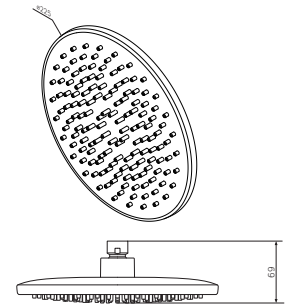

Shower equipment

Gem

Overhead shower
F0590000

€ 93

Size: Ø 220 mm

- single spray mode
- ball joint

Overhead shower
F05R0001

€ 198