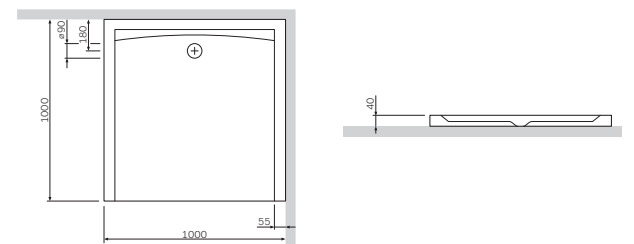

Square shower tray
W51T-GSS0-100W

Size: 1000 x 1000 x 40 mm

€ 340

- without waste
- acrylic