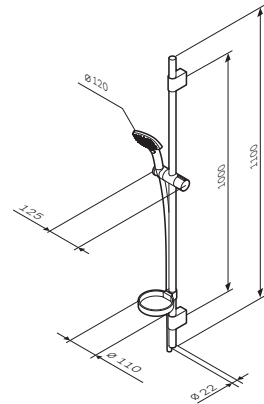

* For decorative elements see pages
63, 64, 68, 75, 76, 80, 81, 85, 86

Shower sets

Shower sets

Sensation
Shower set
F0130000

€ 169

Shower rail: 1100 mm
Shower hose: 1750 mm

- the shower rail brackets can be positioned up or down as required
- hand shower Ø 120 mm:
- three spray modes: Spray, EnerJet, Spray + Massage
- Push me button to select shower modes
- Rub&Clean function for easy-clean shower nozzles
- soap dish
- adjustable slider for hand shower
- swivel joint prevents hose from tangling