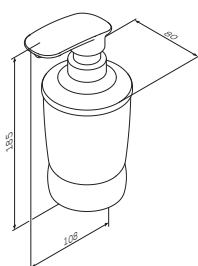

€ 150

€ 110

Good
Design
Awards

€ 120

Sensation
Glass tumbler, free-standing
A3031300

€ 58