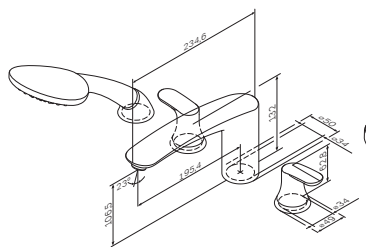

- wall-mounted
- cartridge with thermo-element
- safety stop at 38°C
- shut-off valve
- check valves
- dirt strainers
- center distance 150 ± 15 mm

Like
Thermostatic shower mixer
F8040000

€ 209