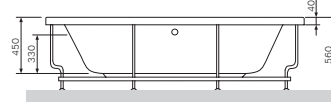

Additional equipment

Acrylic front panel
W1AA-180-080W-P

€ 270

Acrylic side panel
W1AA-180-080W-S

€ 172

Frame, including mounting kit
W1AA-180-080W-R

€ 290

Adjustable feet kit
W1AA-180-080W-FT

€ 49