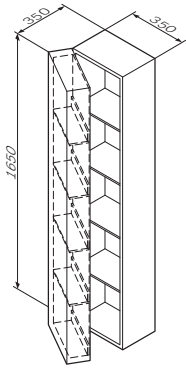

Spirit V2.0

Mirror with lighting
Material: aluminium silver anodized
M70AMOX01201SA

€ 1 050

Size: 1210 x 700 mm

- LED 16W / 12V / IP44
- switch
- two types of lighting (cold and warm)
with dimming function