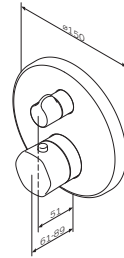

Gem

Thermostatic single outlet
mixer for concealed installation
F9075600

€ 350

- for concealed installation
- cartridge with thermo-element
- safety stop at 38°C
- shut-off valve
- check valves
- dirt strainers

Required Part:
MultiDock universal basic unit
F100100

MultiDock

MultiDock universal basic unit
F100100

€ 118

Concealed body suitable for shower,
bath and thermostat finish sets for
concealed installation

DN 15

Installation depth: 80—108 mm
Rotationally symmetrical installation

Connection unit:

- DR brass (MS 63)
- reduced lead brass

Mounting box:

- made of plastic
- demountable
- suitable for dry mortarless
  construction

All connections G1/2

With 1 plug 1/2"

With rinsing unit

With sealing foil

Protected against back-flow in
domestic use (according to DIN EN
1717):

- shower outlet, by using AM.PM wall
  connection elbows
- bath outlet, without limiters