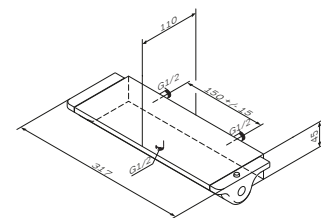

- wall-mounted
- joystick ceramic cartridge
- check valve in the shower outlet 1/2"
- s-unions
- metal wall plates
- center distance 150 ± 15 mm

Spirit V2.0
Single-lever shower mixer
F70A20000

€ 196