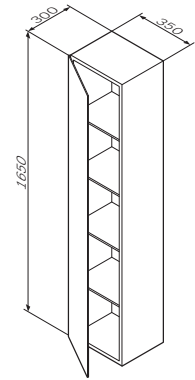

Spirit V2.0

Mirror tall cabinet
Material: MDF and crystal glass
Colour: white glossy
M70ACHMR0356WG – right hinges
M70ACHML0356WG – left hinges

Size: 350 x 300 x 1650 mm
- doors with soft-close system

€ 890

Completion options

Mirror tall cabinet
Material: MDF and crystal glass
Colour: deep blue matt
Hinges:
M70ACHMR0356DM – right
M70ACHML0356DM – left

€ 890

Mirror tall cabinet
Material: MDF and crystal glass
Colour: powdery blue glossy
Hinges:
M70ACHMR0356PG – right
M70ACHML0356PG – left

€ 979

Mirror tall cabinet
Material: MDF and crystal glass
Colour: graphite matt
Hinges:
M70ACHMR0356GM – right
M70ACHML0356GM – left

€ 890

Mirror tall cabinet
Material: MDF and crystal glass
Colour: red glossy
Hinges:
M70ACHMR0356RG – right
M70ACHML0356RG – left

€ 979