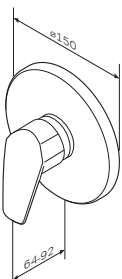

- for concealed installation
- AM.PM Soft Motion 35 mm ceramic cartridge
- automatic diverter: bath/shower

Required Part:
MultiDock universal basic unit
F100100

Gem
Single-lever bath and shower
mixer for concealed installation
F9085000

€ 126