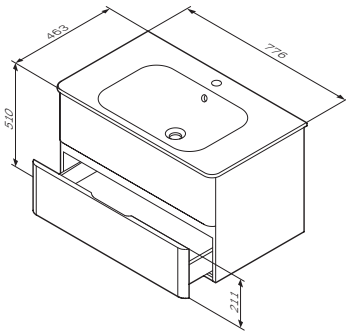

Washbasin for vanity unit
M55WPX0601WG

Size: 600 mm
Material: mineral marble
Colour: white glossy

€ 400

- suitable for one-hole mixer
- mixer hole punched out
- without overflow

Size: 776x463x510 mm

- two pull-out compartments with soft-close system