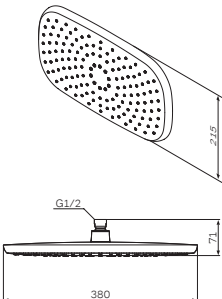

Size: 380 x 215 mm
- single spray mode
- ball joint

Sensation
Overhead shower
F0530000

€ 259