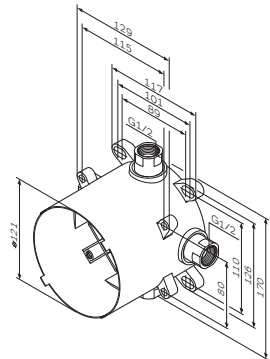

- shower outlet, by using AM.PM wall connection elbows
- bath outlet, without limiters

- Spout: 98 mm
- single-hole installation
 - pop-up waste set 1 1/4"
 - 35 mm ceramic cartridge
 - stream aerator
 - flexible connection hoses G 3/8