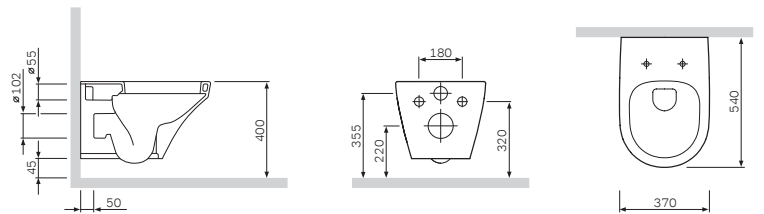

Wall-hung WC FlashClean
C501700WH

€ 415

Size: 540 x 370 mm
Material: Sanitary porcelain
Colour: white

- wall-mounted
- horizontal outlet
- with concealed fixing
- fixing set included

Toilet seat and cover
with easy-off and soft-closing
hinges
C507851WH

€ 145

Material: plastic
Colour: white
Fixing: stainless-steel hinges

**Inspire**

Wall-hung WC
C501738WH

€ 309

Size: 540 x 370 mm
Material: sanitary porcelain
Colour: white

- wall-mounted
- horizontal outlet
- with concealed fixing
- fixing set included