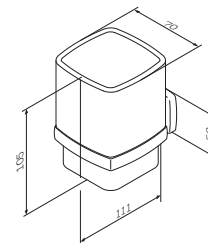

€ 25

Gem
Toilet roll holder
A9034100