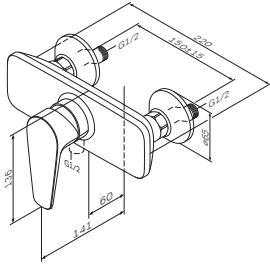

Inspire
Single-lever bath and shower
mixer
F5010000

€ 300

Spout: 181 mm

- wall-mounted
- AM.PM EcoMOTION 35 mm ceramic cartridge
- adjustable flow rate and temperature limiter
- pull down automatic diverter: bath/shower
- check valve in the shower outlet 1/2"
- hidden adjustable aerator
- s-unions
- metal wall plates
- center distance 150 ± 15 mm