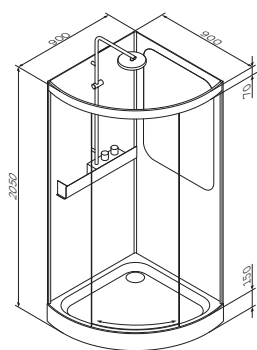

Size: 950 x 950 x 2200 mm
Transparent glass, 6mm
Solid Surface shower tray/roof
White profile

- sensor control system — Touch Console
- AM-PM hydromassage system (ten vertical jets Dial Active Jet + six vertical jets Dial Jet)
- filler
- overhead shower
- light installed in the roof
- radio
- steam with digital control system
- thermostatic mixer
- solid Surface shelf, installed in the central panel
- glass central panel/back sides