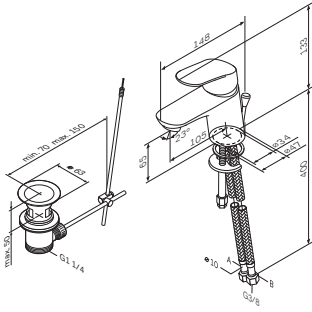

1. Spout: 105 mm
2. single-hole installation
   - pop-up waste set 1 1/4"
   - AM.PM Soft Motion 35 mm ceramic cartridge
   - Rub&Clean aerator
   - flexible connection hoses G 3/8

Like
Single-lever basin mixer
with waste set
F8082100

€ 119

1. Spout: 105 mm
2. single-hole installation
   - AM.PM Soft Motion 35 mm ceramic cartridge
   - Rub&Clean aerator
   - flexible connection hoses G 3/8

Like
Single-lever basin mixer
F8002100

€ 113

Good Design Awards

1. Spout: 110 mm
2. single-hole installation
   - pop-up waste set 1 1/4"
   - AM.PM Soft Motion 35 mm ceramic cartridge
   - Rub&Clean aerator
   - flexible connection hoses G 3/8

Like
Single-lever basin mixer
with waste set
F8092100

€ 142

1. Spout: 110 mm
2. single-hole installation
   - AM.PM Soft Motion 35 mm ceramic cartridge
   - Rub&Clean aerator
   - flexible connection hoses G 3/8

Like
Single-lever basin mixer
F8093000

€ 133