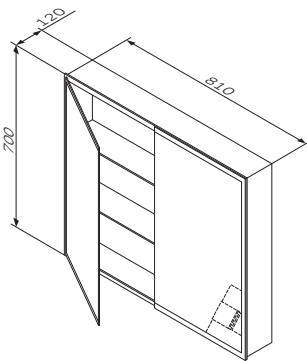

Spirit V2.0

Mirror cabinet with lighting
Material: aluminium silver anodized
Right hinges – M70AMCR0601SA
Left hinges – M70AMCL0601SA

€ 1 590