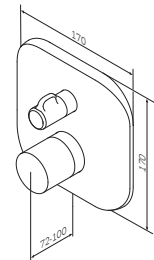

Sensation

Single-lever shower mixer for concealed installation
F3075000

€ 290

- for concealed installation
- AM.PM Soft Motion 35 mm ceramic cartridge

Required Part:
MultiDock universal basic unit
F100100

Sensation

Thermostatic dual outlet mixer for concealed installation
F3085500

€ 684

- for concealed installation
- cartridge with thermo-element
- safety stop at 38°C
- shut-off and diverter valve
- check valves
- dirt strainers

Required Part:
MultiDock universal basic unit
F100100

Sensation

Thermostatic single outlet mixer for concealed installation
F3075600

€ 610

- for concealed installation
- cartridge with thermo-element
- safety stop at 38°C
- shut-off valve
- check valves
- dirt strainers

Required Part:
MultiDock universal basic unit
F100100

Sensation

Thermostat for concealed installation
F3075500

€ 526

- for concealed installation
- cartridge with thermo-element
- safety stop at 38°C
- check valves
- dirt strainers

Required Part:
MultiDock universal basic unit
F100100