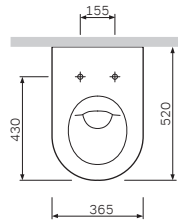

Size: 520 x 365 mm
Material: sanitary porcelain
Colour: white
Universal outlet

- floor-standing
- horizontal outlet, vertical outlet possible with drain bend (drain bend is not included in suite)
- with concealed fixing
- fixing set included

Spirit
Back-to-wall WC
C701438WH

€ 283

Toilet seat and cover
with easy-off and soft-closing
hinges
C707855WH

€ 95

Material: plastic
Colour: white
Fixing: stainless-steel hinges

Size: 490 x 365 mm
Material: sanitary porcelain
Colour: white

- wall-mounted
- suitable for one-hole mixer
- mixer hole punched out
- with chrome-plated overflow
- sanitary porcelain
- with concealed fixing
- fixing set included

Spirit
Wall-hung bidet
C703411WH

€ 325