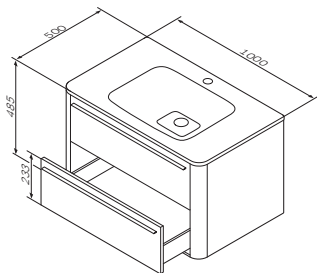

Size: 1000 x 500 x 485 mm

- two pull-out compartments with soft-close system

Awe
Vanity unit
Material: MDF
Colour: white structured
M15FHX1002WF

€ 1 700

Vanity unit
Material: MDF
Colour: wenge structured
M15FHX1002VF