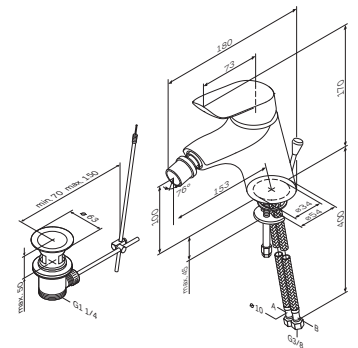

Bliss L

Single-lever bidet mixer
with waste set
F5383164

€ 197

Spout: 153 mm

- single-hole Installation
- pop-up waste set 1 1/4"
- AM.PM Soft Motion 35 mm ceramic cartridge
- aerator with ball-joint
- flexible connection hoses G 3/8