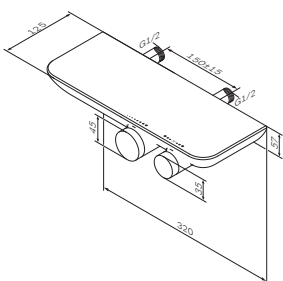

Spout: 168 mm

- wall-mounted
- AM.PM Eco Motion 35 mm ceramic cartridge
- adjustable flow rate and temperature limiter
- pull down automatic diverter: bath/shower
- check valve in the shower outlet 1/2"
- Rub&Clean aerator
- hidden adjustable aerator
- s-unions
- center distance 150 ± 15 mm

Sensation
Single-lever bath and shower mixer
F3010000

€ 710

- wall-mounted
- AM.PM Eco Motion 35 mm ceramic cartridge
- adjustable flow rate and temperature limiter
- check valve in the shower outlet 1/2"
- s-unions
- center distance 150 ± 15 mm

Sensation
Single-lever shower mixer
F3020000

€ 499

Mixers

- wall-mounted
- cartridge with thermo-element
- safety stop at 38°C
- shelf made of safety glass
- check valves
- dirt strainers
- s-unions
- center distance 150 ± 15 mm

Sensation
Thermostatic shower mixer
F3040000

€ 361

- for concealed installation
- AM.PM Soft Motion 35 mm ceramic cartridge
- automatic diverter: bath/shower

Required Part:
MultiDock universal basic unit
F100100

Sensation
Single-lever bath and shower mixer for concealed installation
F3085000

€ 320