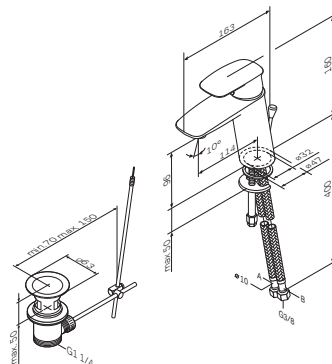

€ 288

Spirit V2.1
Single-lever basin mixer
with waste set
F71A82100

€ 157

Spout: 119 mm

- single-hole installation
- pop-up waste set 1 1/4"
- 35 mm ceramic cartridge
- Rub&Clean aerator
- flexible connection hoses G 3/8