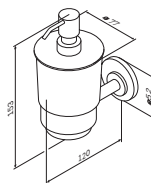

Bliss L

Glass soap dispenser with holder
A5536900

€ 80