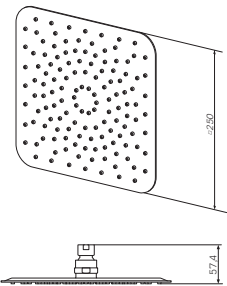

Size: 250 x 250 mm

- single spray mode
- ball joint

Overhead shower
F05S0002

€ 141

Size: 300 x 300 mm

- single spray mode
- ball joint

Overhead shower
F05S0003

€ 198

Size: 400 x 400 mm

- single spray mode
- ball joint

Overhead shower
F05S0004

€ 299

Size: 400 x 250 mm

- single spray mode
- ball joint

Overhead shower
F05S0005

€ 235

Shower equipment