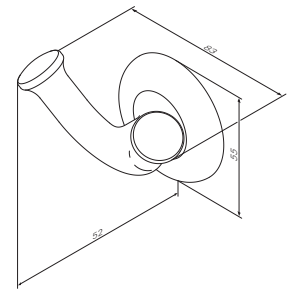

€ 12

Like
Glass soap dish with holder
A8034200