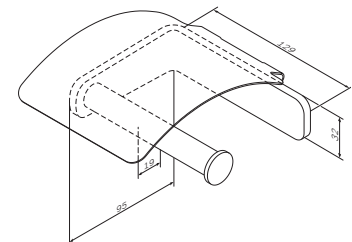

Inspire
Toilet brush with holder, universal
A5033400

€ 80

Inspire
Towel ring
A5034400

€ 58

Size: 40 cm

Inspire
Double towel swing
A5032600

€ 79

Size: 60 cm