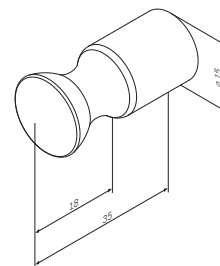

€ 10

Sensation
Robe hook
A3035800