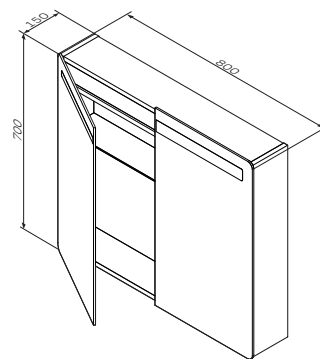

Bliss

Mirror cabinet with lighting
M55MCX0801WG

€ 665

Size: 800 x 150 x 700 mm
Material: MDF and melamine
chipboard
Colour: white glossy

- fluorescent tubes
- 16W / 230V / T4 Ø 13 mm / IP44
- switch and socket
- doors with soft-close system