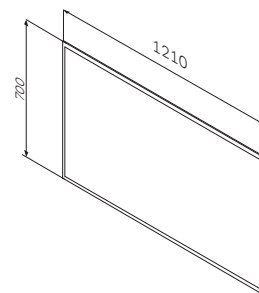

Spirit V2.0

Mirror with lighting
Material: aluminium silver anodized
M70AMOX01201SA

€ 1 050

Size: 1210 x 700 mm

- LED 16W / 12V / IP44
- switch
- two types of lighting (cold and warm)
  with dimming function