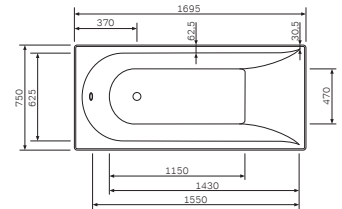

Additional equipment

Acrylic front panel
W5AA-170-075W-P

€ 250

Acrylic side panel
W5AA-170-075W-S

€ 172

Frame, including mounting kit
W5AA-170-075W-R

€ 250

Adjustable feet kit
W5AA-170-075W-FT

€ 49