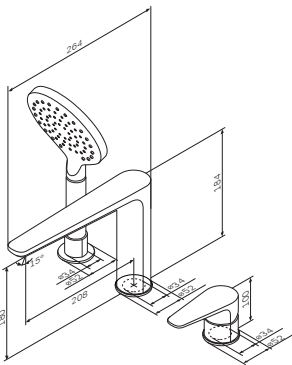

- wall-mounted
- AM.PM EcoMOTION 35 mm ceramic cartridge
- adjustable flow rate and temperature limiter
- check valve in the shower outlet 1/2"
- s-unions
- metal wall plates
- center distance 150 ± 15 mm

Inspire
Single-lever shower mixer
F5020000

€ 242