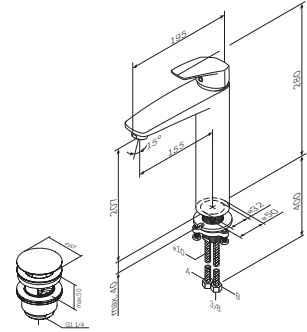

Mixers

Gem

Single-lever tall basin mixer
with waste set
F9092200

€ 139

Spout: 155 mm

- single-hole installation
- push-open waste set 1 1/4"
- 35 mm ceramic cartridge
- stream aerator
- flexible connection hoses G 3/8