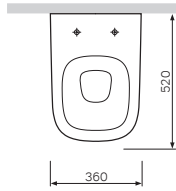

€ 325

Sanitary ceramics

SpiritFloor-standing bidet
C703111WH

€ 280

Size: 520 x 355 mm
Material: sanitary porcelain
Colour: white

- floor-standing
- suitable for one-hole mixer
- mixer hole punched out
- with chrome-plated overflow
- sanitary porcelain
- with concealed fixing
- fixing set included

Semi-pedestal
C534970WH

€ 80

Material: sanitary porcelain
Colour: whitePedestal
C704910WH

€ 95

Material: sanitary porcelain
Colour: white

Size: 520 x 360 mm
Material: sanitary porcelain
Colour: white

- wall-mounted
- horizontal outlet
- fixing with two M12 screws
- the maximum amount of water to flush is six liters
- fixing set is not included