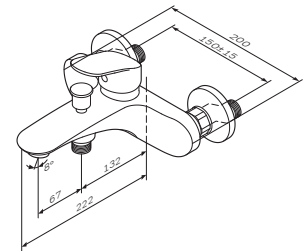

Like
Single-lever kitchen mixer
F8007000

€ 148

1. Spout: 204 mm
2. single-hole installation
   - AM.PM EcoMOTION 35 mm ceramic cartridge
   - swivel spout
   - aerator
   - flexible connection hoses G 3/8

Like
Single-lever bath and shower mixer
F8010000

€ 137

1. Spout: 199 mm
2. wall-mounted
   - AM.PM Soft Motion 35 mm ceramic cartridge
   - automatic diverter: bath/shower
   - check valve in the shower outlet 1/2"
   - Rub&Clean aerator
   - s-unions
   - metal wall plates
   - center distance 150 ± 15 mm

Like
Single-lever shower mixer
F8020000

€ 115

- wall-mounted
- AM.PM Soft Motion 35 mm ceramic cartridge
- check valve in the shower outlet 1/2"
- s-unions
- metal wall plates
- center distance 150 ± 15 mm

Like
Single-lever bath and shower mixer for concealed installation
F8085000

€ 143

- for concealed installation
- AM.PM Soft Motion 35 mm ceramic cartridge
- automatic diverter: bath/shower

Required Part:
MultiDock universal basic unit
F100100