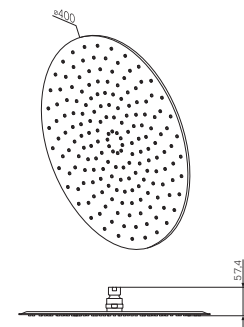

Size: Ø 300 mm

- single spray mode
- ball joint

Overhead shower
F05R0002

€ 311

Size: Ø 400 mm

- single spray mode
- ball joint

Overhead shower
F05S0001

€ 110