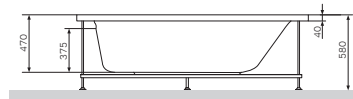

Additional equipment

Acrylic front panel
W5AA-170-075W-P

€ 250

Acrylic side panel
W5AA-170-075W-S

€ 172

Frame, including mounting kit
W5AA-170-075W-R

€ 250

Adjustable feet kit
W5AA-170-075W-FT

€ 49