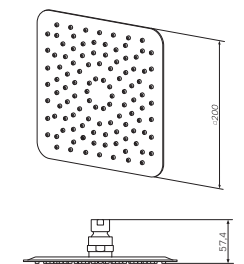

Overhead shower
F05S0001

€ 110

Size: 200 x 200 mm

- single spray mode
- ball joint