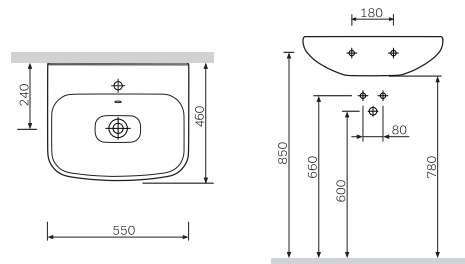

Like
Close-coupled WC
C808607SC

€ 495

Sanitary ceramics

LikeWashbasin
C804221WH

€ 115

Size: 550 x 460 mm
Material: sanitary porcelain
Colour: white

- suitable for one-hole mixer
- mixer hole punched out
- with chrome-plated overflow
- sanitary porcelain
- fixing with two M10 screws
- fixing set not included

Semi-pedestal
C804970WH

€ 65

Material: sanitary porcelain
Colour: whitePedestal
C804910WH

€ 86

Material: sanitary porcelain
Colour: white

Size: 520 x 380 x 146 mm
Material: plastic
Colour: white

CleanCare
CEB7851WH