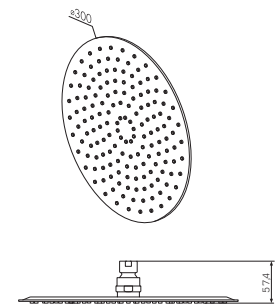

Overhead shower
F05R0001

€ 198

Size: Ø 300 mm

- single spray mode
- ball joint