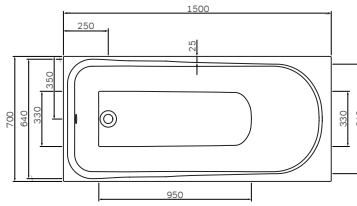

Additional equipment

Acrylic front panel
W80A-150-070W-P

€ 119

Frame, including mounting kit
W80A-150-070W-R

€ 160

Adjustable feet kit
W80A-150-070W-FT

€ 49