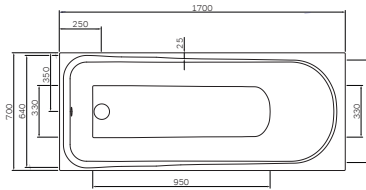

Additional equipment

Acrylic front panel
W80A-170-070W-P

€ 139

Frame, including mounting kit
W80A-170-070W-R

€ 160

Adjustable feet kit
W80A-170-070W-FT

€ 49