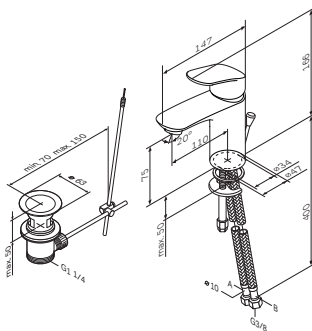

1. Spout: 105 mm
2. single-hole installation
   - AM.PM Soft Motion 35 mm ceramic cartridge
   - Rub&Clean aerator
   - flexible connection hoses G 3/8

Like
Single-lever basin mixer
F8002100

€ 113