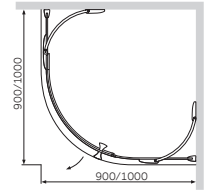

Sensation

Shower enclosure
W30G-D90R1-200-CT L/R

€ 2 698

Size: 900 x 900 x 2000 mm
Chrome finish profile
Transparent glass

- one pivot door, clear glass coating
- lifting system for easy opening of doors
- transparent tempered glass, 8 mm
  Clear Dimension

Sensation

Shower enclosure
W30G-D90R2-200-CT

€ 3 090

Size: 900 x 900 x 2000 mm
Chrome finish profile
Transparent glass

- two pivot doors, clear glass coating
- lifting system for easy opening of doors
- transparent tempered glass, 8 mm
  Clear Dimension

For variants of shower trays
see pages 162-164