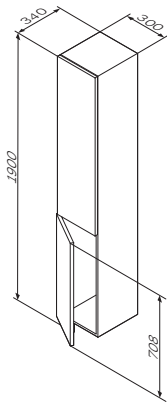

Gem

Mirror with lighting
Material: stainless steel
Colour: white glossy
M90MOX0751WG

€ 649

Size: 750 x 700 mm

- LED 16W / 12V / IP44
- switch and socket
- two types of lighting (cold and warm) with dimming function