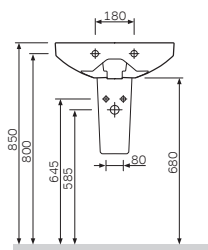

Size: 545 x 460 mm
Material: sanitary porcelain
Colour: white

- suitable for one-hole mixer
- mixer hole punched out
- with chrome-plated overflow
- fixing with two M10 screws
- fixing set is not included

Inspire
Washbasin
C504221WH

€ 160

Semi-pedestal
C504970WH

€ 101

Material: sanitary porcelain
Colour: white