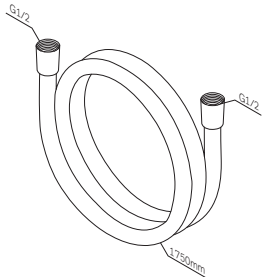

Size: 1750 mm
Material: PVC

- smooth surface
- highly flexible
- easy to clean
- swivel joint prevents hose from tangling

Shower hose
F0400100

€ 30

Size: 1750 mm
Material: PVC

- highly flexible
- swivel joint prevents hose from tangling