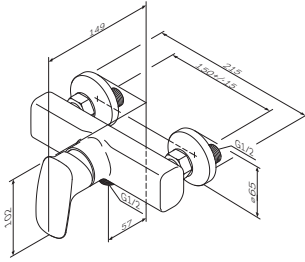

- wall-mounted
- 35 mm ceramic cartridge
- check valve in the shower outlet 1/2"
- s-unions
- metal wall plates
- center distance 150 ± 15 mm

Spirit V2.1
Single-lever shower mixer
F71A20000

€ 164

- for concealed installation
- AM.PM Soft Motion 35 mm ceramic cartridge
- automatic diverter: bath/shower

Required Part:
MultiDock universal basic unit
F100100

€ 186

- for concealed installation
- AM.PM Soft Motion 35 mm ceramic cartridge

Required Part:
MultiDock universal basic unit
F100100

Spirit V2.1
Single-lever shower mixer for concealed installation
F71A75000

€ 174

- for concealed installation
- cartridge with thermo-element
- safety stop at 38°C
- shut-off and diverter valve
- check valves
- dirt strainers

Required Part:
MultiDock universal basic unit
F100100

Spirit V2.1
Thermostatic dual outlet mixer for concealed installation
F71A85500

€ 562