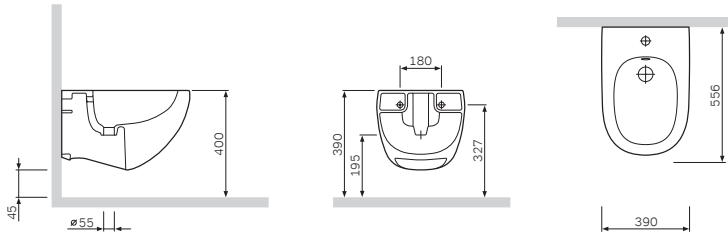

Size: 555 x 390 mm
Material: sanitary porcelain
Colour: white

- wall-mounted
- suitable for one-hole mixer
- mixer hole punched out
- with chrome-plated overflow
- fixing set included

Sensation
Wall-hung bidet
C303411WH

€ 451