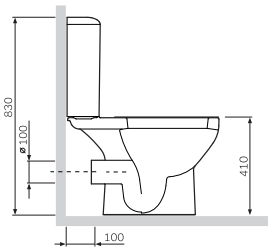

Semi-pedestal
C534970WH

€ 80

Material: sanitary porcelain
Colour: whitePedestal
C704910WH

€ 95

Material: sanitary porcelain
Colour: white

Size: 520 x 360 mm
Material: sanitary porcelain
Colour: white

- wall-mounted
- horizontal outlet
- fixing with two M12 screws
- the maximum amount of water to flush is six liters
- fixing set is not included

Like
Wall-hung WC FlashClean
C801700WH

€ 241

Good
Design
Awards

Toilet seat and cover
with easy-off and soft-closing hinges
C807851WH

€ 95

Material: plastic
Colour: white
Fixing: stainless-steel hinges

Size: 640 x 370 x 830 mm
Material: sanitary porcelain
Colour: white
Horizontal outlet, water inlet from the bottom