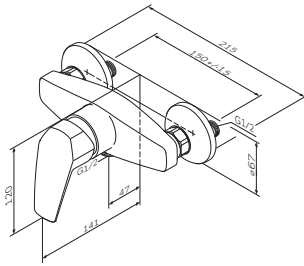

Gem

Single-lever bath
and shower mixer
F9010000

€ 115

Spout: 175 mm

- wall-mounted
- 35 mm ceramic cartridge
- automatic diverter: bath/shower
- check valve in the shower outlet 1/2"
- stream aerator
- s-unions
- metal wall plates
- center distance 150 ± 15 mm