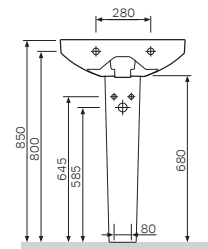

Sanitary ceramics

InspireWashbasin
C504321WH

€ 172

Size: 600 x 485 mm
Material: sanitary porcelain
Colour: white

- suitable for one-hole mixer
- mixer hole punched out
- with chrome-plated overflow
- fixing with two M10 screws
- fixing set is not included

Semi-pedestal
C504970WH

€ 101

Material: sanitary porcelain
Colour: whitePedestal
C504910WH

€ 134

Material: sanitary porcelain
Colour: white

Size: 510 x 365 mm
Material: sanitary porcelain
Colour: white

- wall-mounted
- horizontal outlet
- fixing with two M12 screws
- fixing set is not included