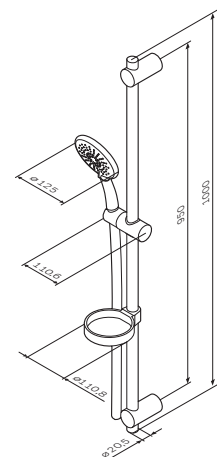

Bliss L
Shower set
F0153100

€ 130

Shower rail: 1000 mm
Shower hose: 1750 mm

- the shower rail brackets can be positioned up or down as required
- hand shower Ø 125 mm:
- five spray modes: Spray, Bubbling, EnerJet, Spray+Bubbling, Spray+EnerJet
- Turning Switch to select shower modes
- Rub&Clean function for easy-clean shower nozzles
- soap dish
- adjustable slider for hand shower
- swivel joint prevents hose from tangling