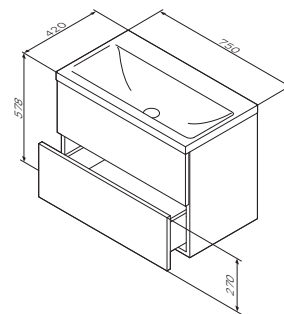

Gem

Vanity unit
Material: MDF
Colour: white glossy
M90FHX07522WG

Size: 750 x 420 x 580 mm
- two pull-out compartments with
soft-close system

€ 940

Completion options

Vanity unit
Material: MDF
Colour: deep blue matt
M90FHX07522DM

€ 900

Vanity unit
Material: MDF
Colour: walnut structured
M90FHX07522NF

€ 850

Necessary equipment

Washbasin for vanity unit
M90WCC0752WG

Size: 750 mm
Material: sanitary porcelain
Colour: white glossy

€ 229

- suitable for one-hole mixer
- mixer hole punched out