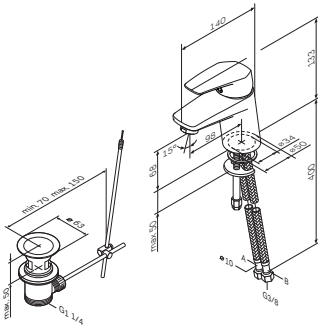

- shower outlet, by using AM.PM wall connection elbows
- bath outlet, without limiters

- Spout: 98 mm
- single-hole installation
 - pop-up waste set 1 1/4"
 - 35 mm ceramic cartridge
 - stream aerator
 - flexible connection hoses G 3/8