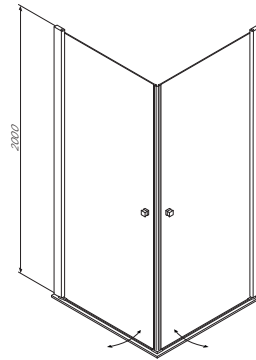

Different door systems can be combined

Pivot door Spirit
Size: 1000 x 2000 mm
W51G-D100-200-CT

Pivot door Spirit
Size: 1000 x 2000 mm
W51G-D100-200-CT

€ 1 620

Spirit
Set 2

Chrome finish profile
Transparent glass