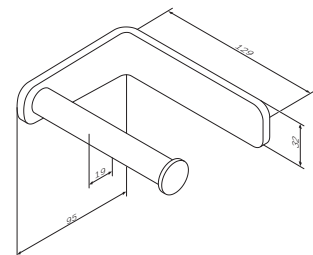

€ 98

Inspire
Hairdryer holder
A5032300

€ 34

Inspire
Toilet roll holder
A5034100

€ 52

€ 74