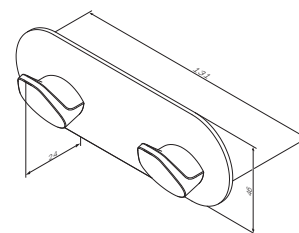

Inspire
Double towel hook
A5035600

€ 29