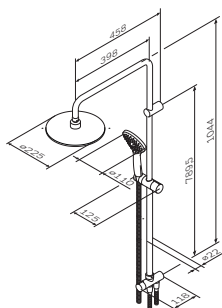

Like
ShowerSpot
F0780400

€ 429

Shower rail: 1044 mm
Shower hose: 1750 mm

- head shower Ø 225 mm
- hand shower Ø 110 mm:
- single spray mode: Spray
- Push me button to select shower modes
- Rub&Clean function for easy-clean shower nozzles
- ceramic cartridge diverter valve
- adjustable slider for hand shower
- adjustable head shower angle
- swivel joint prevents hose from tangling