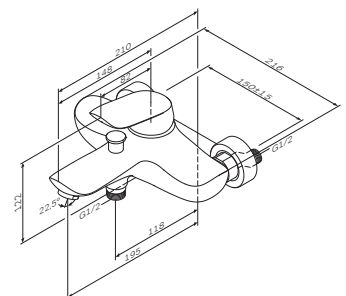

Bliss L

Single-lever basin mixer
with waste set
F5382164

€ 197

Spout: 146 mm

- single-hole installation
- pop-up waste set 1 1/4"
- AM.PM Soft Motion 35 mm ceramic cartridge
- Rub&Clean aerator
- flexible connection hoses G 3/8

Bliss L

Single-lever basin mixer
F5302164

€ 185

Spout: 146 mm

- single-hole installation
- AM.PM Soft Motion 35 mm ceramic cartridge
- Rub&Clean aerator
- flexible connection hoses G 3/8

Bliss L

Single-lever bidet mixer
with waste set
F5383164

€ 197

Spout: 153 mm

- single-hole Installation
- pop-up waste set 1 1/4"
- AM.PM Soft Motion 35 mm ceramic cartridge
- aerator with ball-joint
- flexible connection hoses G 3/8

Bliss L

Single-lever bath and shower
mixer
F5310064

€ 274

Spout: 195 mm

- wall-mounted
- AM.PM Soft Motion 35 mm ceramic cartridge
- automatic diverter: bath/shower check valve in the shower outlet 1/2"
- Rub&Clean aerator
- s-unions
- metal wall plates
- center distance 150 ± 15 mm