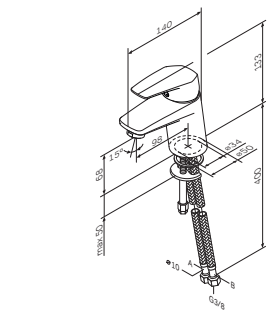

1. Spout: 98 mm
2. single-hole installation
   - pop-up waste set 1 1/4"
   - 35 mm ceramic cartridge
   - stream aerator
   - flexible connection hoses G 3/8

Gem
Single-lever basin mixer
with waste set
F9082100
€ 83