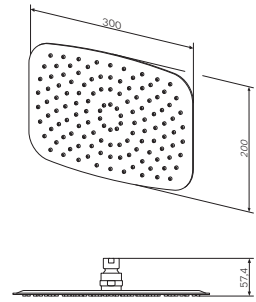

Size: 1750 mm
Material: PVC

- smooth surface
- highly flexible
- easy to clean
- swivel joint prevents hose from tangling

Shower hose
F0400100

€ 30

Size: 1750 mm
Material: PVC

- highly flexible
- swivel joint prevents hose from tangling