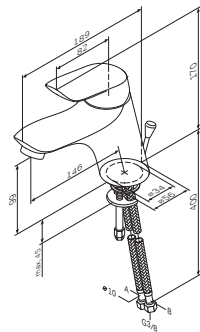

Bliss L

Single-lever basin mixer
with waste set
F5382164

€ 197

Spout: 146 mm

- single-hole installation
- pop-up waste set 1 1/4"
- AM.PM Soft Motion 35 mm ceramic cartridge
- Rub&Clean aerator
- flexible connection hoses G 3/8

Bliss L

Single-lever basin mixer
F5302164

€ 185

Spout: 146 mm

- single-hole installation
- AM.PM Soft Motion 35 mm ceramic cartridge
- Rub&Clean aerator
- flexible connection hoses G 3/8

Bliss L

Single-lever bidet mixer
with waste set
F5383164

€ 197

Spout: 153 mm

- single-hole Installation
- pop-up waste set 1 1/4"
- AM.PM Soft Motion 35 mm ceramic cartridge
- aerator with ball-joint
- flexible connection hoses G 3/8

Bliss L

Single-lever bath and shower
mixer
F5310064

€ 274

Spout: 195 mm

- wall-mounted
- AM.PM Soft Motion 35 mm ceramic cartridge
- automatic diverter: bath/shower check valve in the shower outlet 1/2"
- Rub&Clean aerator
- s-unions
- metal wall plates
- center distance 150 ± 15 mm