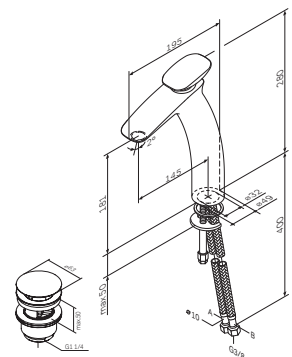

Spirit V2.0

Single-lever tall basin mixer
with waste set
F70A92200

€ 279

Spout: 145 mm

- single-hole installation
- push-open waste set 1 1/4"
- joystick ceramic cartridge
- hidden aerator
- flexible connection hoses G 3/8