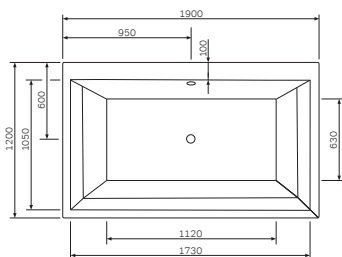

Size: 1900 x 1200 mm
Capacity: 530 l
Material: acrylic
Colour: white

Built-in bathtub without drain pipe

Admire
Acrylic bathtub
W1AA-190-120W-A

€ 1 366