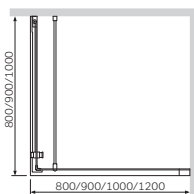

Spirit
Set 3

Chrome finish profile
Transparent glass

- lifting system for easy opening of door
- transparent tempered glass, 6 mm
- clear glass coating

Different door systems can be combined