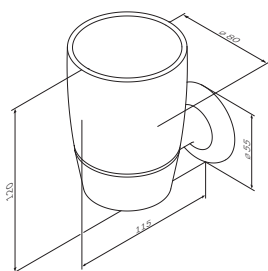

€ 26

Like
Toilet roll holder
A8034100

€ 25

Like
Toilet roll holder with lid
A80341500

€ 32

€ 41