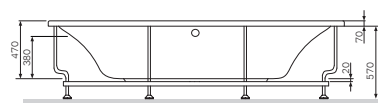

Size: 1900 x 950 mm
Capacity: 260 l
Material: acrylic
Colour: white

Built-in bathtub without drain pipe

Admire
Acrylic bathtub
W1AA-190C095W-A

€ 1 090