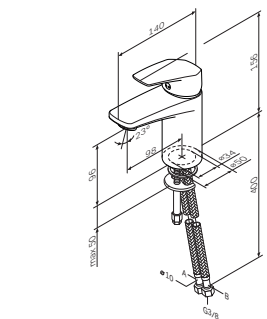

1. Spout: 98 mm
2. single-hole installation
   - pop-up waste set 1 1/4"
   - 35 mm ceramic cartridge
   - stream aerator
   - flexible connection hoses G 3/8

Gem
Single-lever basin mixer
with waste set
F9092100
€ 99