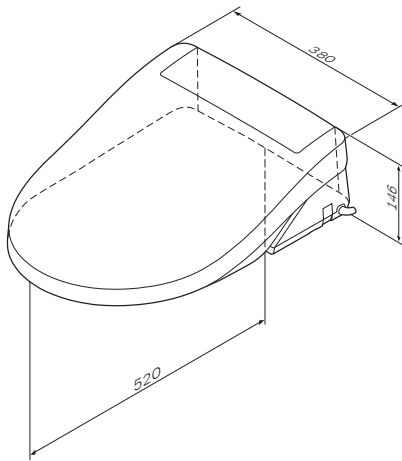

Semi-pedestal
C804970WH

€ 65

Material: sanitary porcelain
Colour: whitePedestal
C804910WH

€ 86

Material: sanitary porcelain
Colour: white

Size: 520 x 380 x 146 mm
Material: plastic
Colour: white

CleanCare
CEB7851WH