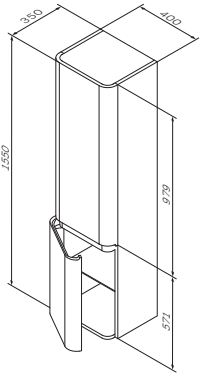

€ 1 900

Mirror cabinet with lighting
 Material: MDF
 Colour: walnut structured
 M30MCX1001NF

€ 1 930

Mirror cabinet with lighting
 Material: MDF
 Colour: oak tobacco structured
 M30MCX1001TF

€ 1 930

Size: 400 x 350 x 1550 mm