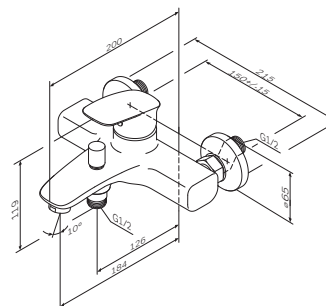

Spirit V2.1
Single-lever bath and shower
mixer
F71A10000

€ 199

Spout: 184 mm

- wall-mounted
- 35 mm ceramic cartridge
- automatic diverter: bath/shower
- check valve in the shower outlet 1/2"
- Rub&Clean aerator
- s-unions
- metal wall plates
- center distance 150 ± 15 mm