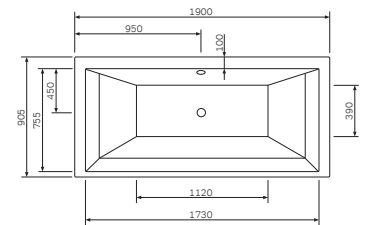

Additional equipment

Acrylic front panel
W1AA-190-090W-P

€ 305

Acrylic side panel
W1AA-190-090W-S

€ 227

Frame, including mounting kit
W1AA-190-090W-R

€ 290

Adjustable feet kit
W1AA-190-090W-FT

€ 49