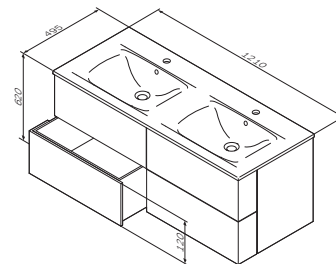

Spirit V2.0

Vanity unit
Material: MDF
Colour: white glossy
M70AFHD1202WG

Size: 1210 x 495 x 620 mm

- two pull-out compartments with soft-close system

€ 1 990

Completion options

Vanity unit
Material: MDF
Colour: deep blue matt
M70AFHD1202DM

€ 1 990

Vanity unit
Material: MDF
Colour: powdery blue glossy
M70AFHD1202PG

€ 2 190

Vanity unit
Material: MDF
Colour: graphite matt
M70AFHD1202GM

€ 1 990

Vanity unit
Material: MDF
Colour: red glossy
M70AFHD1202RG

€ 2 190

Necessary equipment

Washbasin for vanity unit, double
M70AWCD1202WG

Size: 1210 mm
Material: sanitary porcelain
Colour: white glossy

€ 690

- suitable for one-hole mixer
- mixer hole punched out
- with overflow

Additional options:

Servo Drive
automatic drawer opening system
M70AFSD120

€ 2 790

LED lighting for drawers
M70AFLL120

€ 99