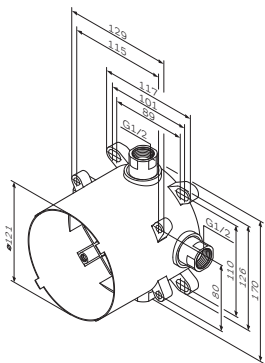

Spout: 176 mm

- wall-mounted
- easy installation
- Rub&Clean aerator

Sensation
Bath spout
F3070000

€ 185

Concealed body suitable for shower, bath and thermostat finish sets for concealed installation
DN 15

Installation depth: 80 — 108 mm

Rotationally symmetrical installation

Connection unit:

- DR brass (MS 63)
- reduced lead brass

Mounting box:

- made of plastic
- demountable
- suitable for dry mortarless construction

All connections G1/2

With 1 plug 1/2"

With rinsing unit

With sealing foil

Protected against back-flow in domestic use (according to DIN EN 1717):

- shower outlet, by using AM.PM wall connection elbows
- bath outlet, without limiters

MultiDock
MultiDock universal basic unit
F100100

€ 118