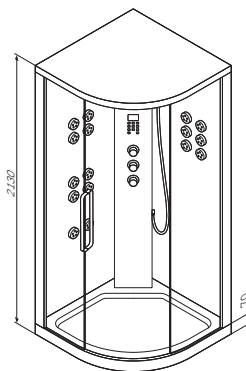

Size: 950 x 950 x 2200 mm
Transparent glass, 6mm
Solid Surface shower tray/roof
White profile

- sensor control system — Touch Console
- AM-PM hydromassage system (ten vertical jets Dial Active Jet + six vertical jets Dial Jet)
- filler
- overhead shower
- light installed in the roof
- radio
- steam with digital control system
- thermostatic mixer
- solid Surface shelf, installed in the central panel
- glass central panel/back sides