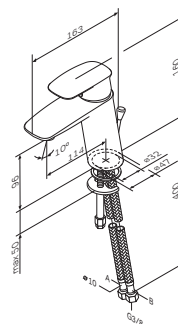

Spout: 119 mm

- single-hole installation
- 35 mm ceramic cartridge
- Rub&Clean aerator
- flexible connection hoses G 3/8