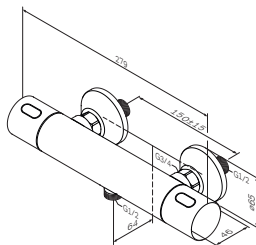

1. Spout: 177 mm
2. wall-mounted
   - cartridge with thermo-element
   - safety stop at 38°C
   - check valve in the shower outlet 1/2"
   - dirt strainers
   - s-unions
   - metal wall plates
   - center distance 150 ± 15 mm

Inspire
Thermostatic bath and shower
mixer
F505000

€ 307