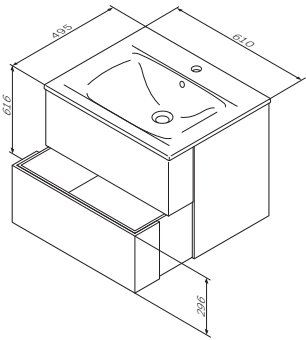

Size: 610 x 495 x 616 mm

- two pull-out compartments with soft-close system

Spirit V2.0
Vanity unit
Material: MDF
Colour: white glossy
M70AFHX0602WG

€ 990

WC and bathroom cabinets

Vanity unit
Material: MDF
Colour: deep blue matt
M70AFHX0602DM

€ 990

Vanity unit
Material: MDF
Colour: powdery blue glossy
M70AFHX0602PG

€ 1 090

Completion options

Vanity unit
Material: MDF
Colour: graphite matt
M70AFHX0602GM

€ 990

Vanity unit
Material: MDF
Colour: red glossy
M70AFHX0602RG

€ 1 090

Washbasin for vanity unit
M70AWCC0602WG

Necessary equipment

Size: 610 mm
Material: sanitary porcelain
Colour: white glossy

€ 250

- suitable for one-hole mixer
- mixer hole punched out
- with overflow

Servo Drive
automatic drawer opening system
M70AFSD060

€ 990

LED lighting for drawers
M70AFL060

€ 99

Additional options: