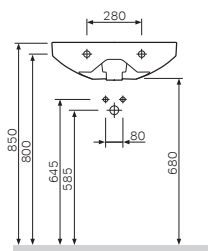

Sanitary ceramics

Inspire

Washbasin
C504321WH

€ 172

Size: 600 x 485 mm
Material: sanitary porcelain
Colour: white

- suitable for one-hole mixer
- mixer hole punched out
- with chrome-plated overflow
- fixing with two M10 screws
- fixing set is not included

Semi-pedestal
C504970WH

€ 101

Material: sanitary porcelain
Colour: white

Pedestal
C504910WH

€ 134

Material: sanitary porcelain
Colour: white