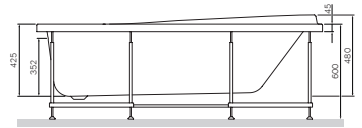

Additional equipment

Acrylic front panel
W80A-170-070W-P

€ 139

Frame, including mounting kit
W80A-170-070W-R

€ 160

Adjustable feet kit
W80A-170-070W-FT

€ 49