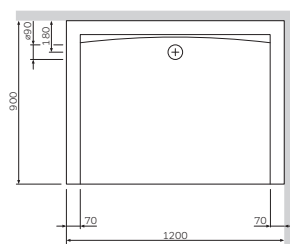

Square shower tray
W51T-GSS0-100W

Size: 1000 x 1000 x 40 mm

€ 340

- without waste
- acrylic

Size: 1200 x 800 x 40 mm

Rectangular shower tray
W51T-GSSO-12080W

- without waste
- acrylic

€ 340