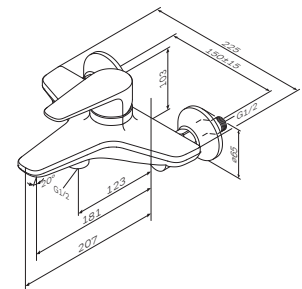

Inspire
Single-lever basin mixer
with waste set
F5082100

€ 225

Spout: 115 mm

- single-hole installation
- pop-up waste set 1 1/4"
- AM.PM EcoMOTION 35 mm ceramic cartridge
- adjustable flow rate and temperature limiter
- hidden adjustable aerator
- flexible connection hoses G 3/8"

Inspire
Single-lever basin mixer
F5002100

€ 213

Spout: 115 mm

- single-hole installation
- AM.PM EcoMOTION 35 mm ceramic cartridge
- adjustable flow rate and temperature limiter
- hidden adjustable aerator
- flexible connection hoses G 3/8"

Inspire
Single-lever bidet mixer
with waste set
F5083100

€ 215

Spout: 121 mm

- single-hole installation
- pop-up waste set 1 1/4"
- AM.PM EcoMOTION 35 mm ceramic cartridge
- adjustable flow rate and temperature limiter
- aerator with ball-joint
- flexible connection hoses G 3/8"

Inspire
Single-lever bath and shower
mixer
F5010000

€ 300

Spout: 181 mm

- wall-mounted
- AM.PM EcoMOTION 35 mm ceramic cartridge
- adjustable flow rate and temperature limiter
- pull down automatic diverter: bath/shower
- check valve in the shower outlet 1/2"
- hidden adjustable aerator
- s-unions
- metal wall plates
- center distance 150 ± 15 mm