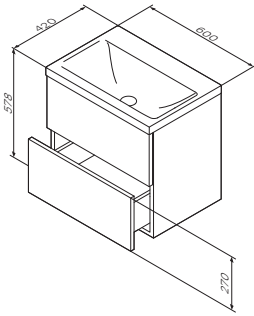

Colour: white glossy

M80CHR0356WG – right hinges

M80CHL0356WG – left hinges

Size: 350x300x1750 mm

- doors with soft-close system

€ 680

Size: 600 x 420 x 580 mm

- two pull-out compartments with soft-close system