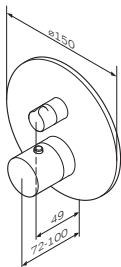

- for concealed installation
- AM.PM Soft Motion 35 mm ceramic cartridge

Like
Single-lever shower mixer for concealed installation
F8075000

Required Part:
MultiDock universal basic unit
F100100

€ 133

Good
Design
Awards

- for concealed installation
- cartridge with thermo-element
- safety stop at 38°C
- shut-off and diverter valve
- check valves
- dirt strainers

Like
Thermostatic dual outlet mixer for concealed installation
F8085500

€ 493

Required Part:
MultiDock universal basic unit
F100100

- for concealed installation
- cartridge with thermo-element
- safety stop at 38°C
- shut-off valve
- check valves
- dirt strainers

Like
Thermostatic single outlet mixer for concealed installation
F8075600

€ 456

Required Part:
MultiDock universal basic unit
F100100

- for concealed installation
- cartridge with thermo-element
- safety stop at 38°C
- check valves
- dirt strainers

Like
Thermostat for concealed installation*
F8075500

€ 283

Required Part:
MultiDock universal basic unit
F100100