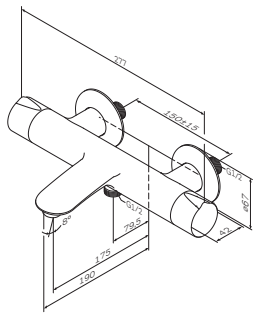

Spout: 98 mm

- single-hole installation
- pop-up waste set 1 1/4"
- AM.PM Soft Motion 35 mm ceramic cartridge
- aerator with ball-joint
- flexible connection hoses G 3/8

Like
Single-lever bidet mixer
with waste set
F8083100

€ 128