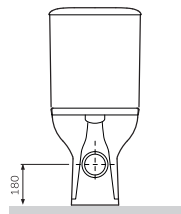

Semi-pedestal
C534970WH

€ 80

Material: sanitary porcelain
Colour: whitePedestal
C704910WH

€ 95

Material: sanitary porcelain
Colour: white

Size: 520 x 360 mm
Material: sanitary porcelain
Colour: white

- wall-mounted
- horizontal outlet
- fixing with two M12 screws
- the maximum amount of water to flush is six liters
- fixing set is not included

Like
Wall-hung WC FlashClean
C801700WH

€ 241

Good
Design
Awards

Toilet seat and cover
with easy-off and soft-closing hinges
C807851WH

€ 95

Material: plastic
Colour: white
Fixing: stainless-steel hinges

Size: 640 x 370 x 830 mm
Material: sanitary porcelain
Colour: white
Horizontal outlet, water inlet from the bottom