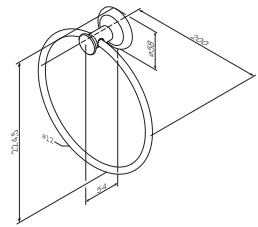

Accessories

[Like](#)
Double towel swing
A8032600

Size: 40 cm

€ 39

[Like](#)
Towel ring
A8034400

€ 30

[Like](#)
Towel rail
A80346400

Size: 60 cm