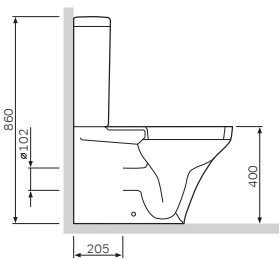

Inspire
Back-to-wall WC
C501438WH

€ 330

Toilet seat and cover
with easy-off and soft-closing
hinges
C507851WH

€ 145

Material: plastic
Colour: white
Fixing: stainless-steel hinges

Size: 665 x 370 x 860 mm
Material: sanitary porcelain
Colour: white
Universal outlet, water inlet from the bottom