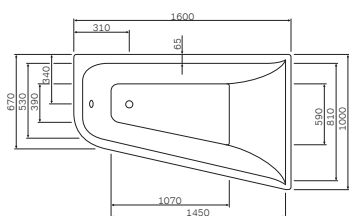

Acrylic front panel
W5AA-180-080W-P

€ 260

Acrylic side panel
W5AA-180-080W-S

€ 172

Frame, including mounting kit
W5AA-180-080W-R

€ 250

Additional equipment

Adjustable feet kit
W5AA-180-080W-FT

€ 49

Size: 1600 x 1000 mm
Capacity: 225 l
Material: acrylic
Colour: white

Built-in bathtub without drain pipe

Inspire
Acrylic bathtub
W5AA-160R100W-A
W5AA-160L100W-A

€ 690