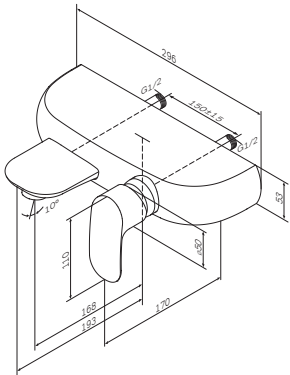

Spout: 168 mm

- wall-mounted
- AM.PM Eco Motion 35 mm ceramic cartridge
- adjustable flow rate and temperature limiter
- pull down automatic diverter: bath/shower
- check valve in the shower outlet 1/2"
- Rub&Clean aerator
- hidden adjustable aerator
- s-unions
- center distance 150 ± 15 mm