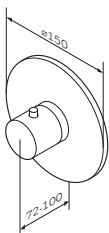

- for concealed installation
- AM.PM Soft Motion 35 mm ceramic cartridge

Like
Single-lever shower mixer for concealed installation
F8075000

Required Part:
MultiDock universal basic unit
F100100

€ 133

Good
Design
Awards

- for concealed installation
- cartridge with thermo-element
- safety stop at 38°C
- shut-off and diverter valve
- check valves
- dirt strainers

Like
Thermostatic dual outlet mixer for concealed installation
F8085500

€ 493

Required Part:
MultiDock universal basic unit
F100100

- for concealed installation
- cartridge with thermo-element
- safety stop at 38°C
- shut-off valve
- check valves
- dirt strainers

Like
Thermostatic single outlet mixer for concealed installation
F8075600

€ 456

Required Part:
MultiDock universal basic unit
F100100

- for concealed installation
- cartridge with thermo-element
- safety stop at 38°C
- check valves
- dirt strainers

Like
Thermostat for concealed installation*
F8075500

€ 283

Required Part:
MultiDock universal basic unit
F100100