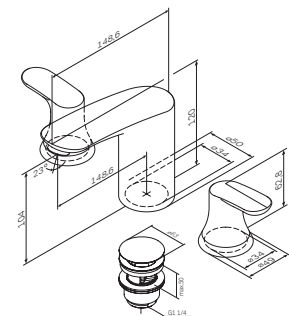

Spout: 98 mm

- single-hole installation
- pop-up waste set 1 1/4"
- AM.PM Soft Motion 35 mm ceramic cartridge
- aerator with ball-joint
- flexible connection hoses G 3/8

Like
Single-lever bidet mixer
with waste set
F8083100