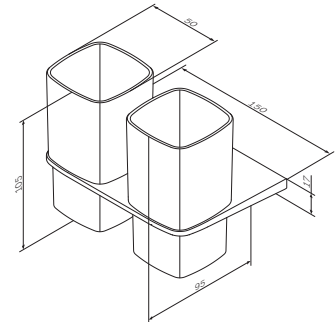

€ 98

Inspire
Hairdryer holder
A5032300