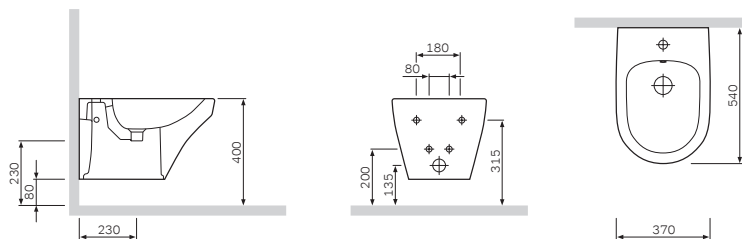

€ 145

Material: plastic
Colour: white
Fixing: stainless-steel hinges

Sanitary ceramics

Inspire

Wall-hung bidet
C503411WH

€ 370

Size: 540 x 370 mm
Material: sanitary porcelain
Colour: white

- wall-mounted
- suitable for one-hole mixer
- mixer hole punched out
- with chrome-plated overflow
- with concealed fixing
- fixing set included

**Inspire**

Floor-standing bidet
C503111WH

€ 353

Size: 540 x 370 mm
Material: sanitary porcelain
Colour: white

- floor-standing
- suitable for one-hole mixer
- mixer hole punched out
- with chrome-plated overflow
- with concealed fixing
- fixing set included