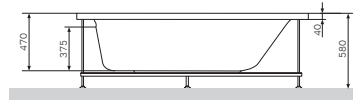

Additional equipment

Acrylic front panel
W5AA-170-070W-P

€ 250

Acrylic side panel
W5AA-170-070W-S

€ 172

Frame, including mounting kit
W5AA-170-070W-R

€ 250

Adjustable feet kit
W5AA-170-070W-FT

€ 49