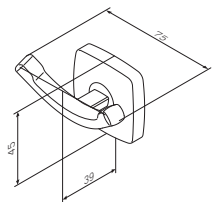

€ 11

Gem
Towel hook set
A9035900

€ 39

Gem
Glass soap dish with holder
A9034200

€ 25

Gem
Glass soap dispenser with holder
A9036900

€ 35