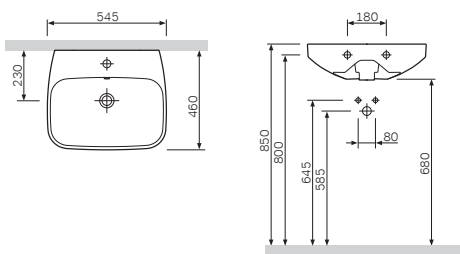

Size: 380 x 320 mm
Material: sanitary porcelain
Colour: white

- suitable for one-hole mixer
- mixer hole punched out
- with chrome-plated overflow
- fixings not included

Inspire
Washbasin
C504811WH

€ 105

Size: 545 x 460 mm
Material: sanitary porcelain
Colour: white

- suitable for one-hole mixer
- mixer hole punched out
- with chrome-plated overflow
- fixing with two M10 screws
- fixing set is not included

Inspire
Washbasin
C504221WH

€ 160

Semi-pedestal
C504970WH

€ 101

Material: sanitary porcelain
Colour: white

Pedestal
C504910WH

€ 134

Material: sanitary porcelain
Colour: white