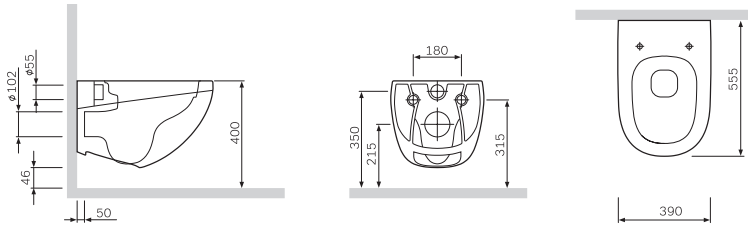

Size: 555 x 390 mm
 Material: sanitary porcelain
 Colour: white

- wall-mounted
- horizontal outlet
- the maximum amount of water to flush is six liters
- fixing set included

Sensation
 Wall-hung WC FlashClean
 C301700WH