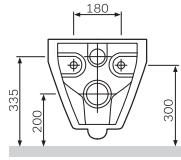

Size: 490 x 365 mm
Material: sanitary porcelain
Colour: white

- wall-mounted
- horizontal outlet
- fixing with two M12 screws
- fixing set not included

Spirit
Wall-hung WC
C701738WH

€ 293

Toilet seat and cover
with easy-off and soft-closing
hinges
C707852WH