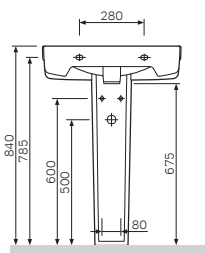

Semi-pedestal
C804970WH

€ 65

Material: sanitary porcelain
Colour: whitePedestal
C804910WH

€ 86

Material: sanitary porcelain
Colour: white

Size: 520 x 380 x 146 mm
Material: plastic
Colour: white

CleanCare
CEB7851WH