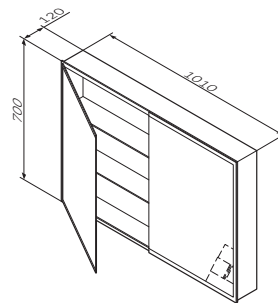

Spirit V2.0

Mirror cabinet with lighting
Material: aluminium silver anodized
M70AMCX1001SA

€ 1 890

Size: 1010 x 120 x 700 mm

- LED 16W / 12V / IP44
- switch and socket
- two types of lighting (cold and warm) with dimming function
- doors with soft-close system

Spirit V2.0

Mirror cabinet with lighting
Material: aluminium silver anodized
M70AMCX1201SA

€ 2 099

Size: 1210 x 120 x 700 mm

- LED 16W / 12V / IP44
- switch and socket
- two types of lighting (cold and warm) with dimming function
- doors with soft-close system