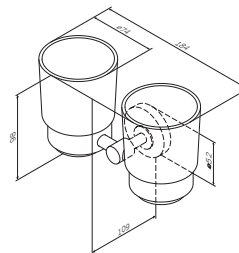

Bliss L

Double glass tumbler with holder
A55343400

€ 64