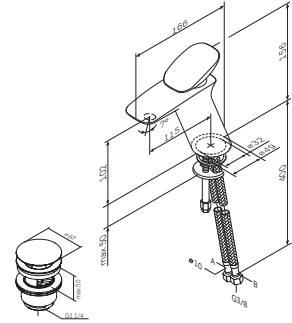

€ 240

Mixers

Spirit V2.0

Single-lever basin mixer
with waste set
F70A82100

€ 174

Spout: 115 mm

- single-hole installation
- push-open waste set 1 1/4"
- joystick ceramic cartridge
- hidden aerator
- flexible connection hoses G 3/8