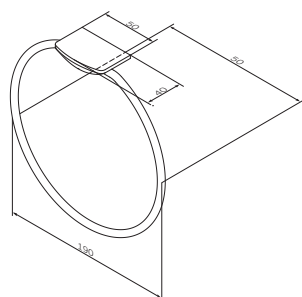

Inspire
Toilet brush with holder, universal
A5033400

€ 80

Inspire
Towel ring
A5034400

€ 58

Size: 40 cm

Inspire
Double towel swing
A5032600

€ 79

Size: 60 cm