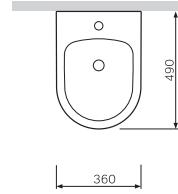

Size: 520 x 365 mm
Material: sanitary porcelain
Colour: white
Universal outlet

- floor-standing
- horizontal outlet, vertical outlet possible with drain bend (drain bend is not included in suite)
- with concealed fixing
- fixing set included

Spirit
Back-to-wall WC
C701438WH

€ 283

Toilet seat and cover
with easy-off and soft-closing
hinges
C707855WH

€ 95

Material: plastic
Colour: white
Fixing: stainless-steel hinges

Size: 490 x 365 mm
Material: sanitary porcelain
Colour: white

- wall-mounted
- suitable for one-hole mixer
- mixer hole punched out
- with chrome-plated overflow
- sanitary porcelain
- with concealed fixing
- fixing set included

Spirit
Wall-hung bidet
C703411WH

€ 325