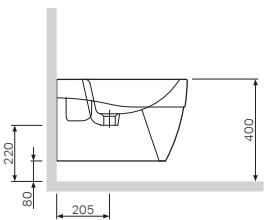

Size: 510 x 365 mm
Material: sanitary porcelain
Colour: white

- wall-mounted
- horizontal outlet
- fixing with two M12 screws
- fixing set is not included

Bliss L
Wall-hung WC
C531738WH

€ 266

Toilet seat and cover
with easy-off and soft-closing
hinges
C537851WH

€ 105

Material: plastic
Colour: white
Fixing: stainless-steel hinges

Toilet seat and cover
with easy-off and soft-closing
hinges
C537852WH

€ 105

Material: plastic
Colour: white
Fixing: stainless-steel hinges

Size: 510 x 365 mm
Material: sanitary porcelain
Colour: white

- wall-mounted
- suitable for one-hole mixer
- mixer hole punched out
- with chrome-plated overflow
- fixing set is not included

Bliss L
Wall-hung bidet
C533411WH

€ 270