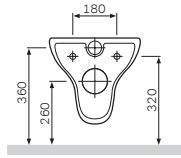

€ 325

Sanitary ceramics

SpiritFloor-standing bidet
C703111WH

€ 280

Size: 520 x 355 mm
Material: sanitary porcelain
Colour: white

- floor-standing
- suitable for one-hole mixer
- mixer hole punched out
- with chrome-plated overflow
- sanitary porcelain
- with concealed fixing
- fixing set included

Semi-pedestal
C534970WH

€ 80

Material: sanitary porcelain
Colour: whitePedestal
C704910WH

€ 95

Material: sanitary porcelain
Colour: white

Size: 520 x 360 mm
Material: sanitary porcelain
Colour: white

- wall-mounted
- horizontal outlet
- fixing with two M12 screws
- the maximum amount of water to flush is six liters
- fixing set is not included