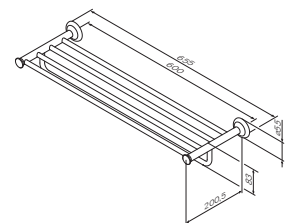

Gem
Double towel hook
A9035600

[Like](#)
Towel rack
A8037700

€ 110