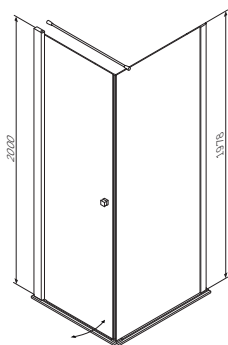

Spirit
Set 3

Chrome finish profile
Transparent glass

- lifting system for easy opening of door
- transparent tempered glass, 6 mm
- clear glass coating

Different door systems can be combined