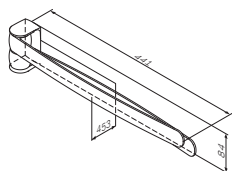

€ 97

Good
Design
Awards

Sensation
Toilet brush, free-standing
A3033200

€ 88

Sensation
Toilet brush with holder
A3033300

€ 101

Size: 44 cm

Sensation
Double towel swing
A3032600