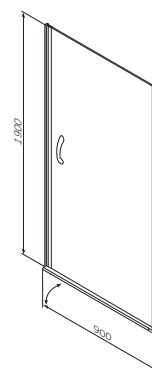

Bliss L

Pivot door
W53S-D80-000CT

€ 790

Size: 800 x 1900 mm
Chrome finish profile
Transparent glass

- one pivot door
- transparent tempered glass, 6 mm
- profiles and handles in chrome finish
- lifting system for easy opening of door
- opens inwards and outwards

Universal version for left and right mounting

Bliss L

Pivot door
W53S-D90-000CT

€ 790

Size: 900 x 1900 mm
Chrome finish profile
Transparent glass

- one pivot door
- lifting system for easy opening of door
- opens inwards and outwards

Universal version for left and right mounting