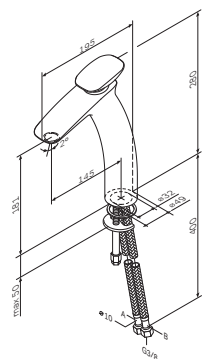

€ 263

Spout: 147 mm

- single-hole installation
- joystick ceramic cartridge
- hidden aerator
- flexible connection hoses G 3/8

- Spout: 125 mm
- single-hole installation
 - pop-up waste set 1 1/4"
 - joystick ceramic cartridge
 - aerator with ball-joint
 - flexible connection hoses G 3/8