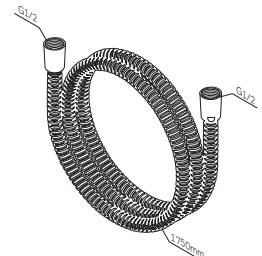

Size: 1750 mm
Material: PVC

- smooth surface
- highly flexible
- easy to clean
- swivel joint prevents hose from tangling

Shower hose
F0400100

€ 30

Size: 1750 mm
Material: PVC

- highly flexible
- swivel joint prevents hose from tangling