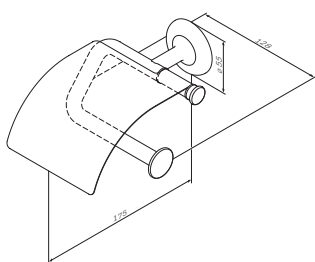

€ 25

Like
Toilet roll holder with lid
A80341500