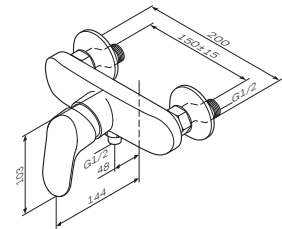

Like
Single-lever kitchen mixer
F8007000

€ 148

1. Spout: 204 mm
2. single-hole installation
   - AM.PM EcoMOTION 35 mm ceramic cartridge
   - swivel spout
   - aerator
   - flexible connection hoses G 3/8

Like
Single-lever bath and shower mixer
F8010000

€ 137

1. Spout: 199 mm
2. wall-mounted
   - AM.PM Soft Motion 35 mm ceramic cartridge
   - automatic diverter: bath/shower
   - check valve in the shower outlet 1/2"
   - Rub&Clean aerator
   - s-unions
   - metal wall plates
   - center distance 150 ± 15 mm

Like
Single-lever shower mixer
F8020000

€ 115

- wall-mounted
- AM.PM Soft Motion 35 mm ceramic cartridge
- check valve in the shower outlet 1/2"
- s-unions
- metal wall plates
- center distance 150 ± 15 mm

Like
Single-lever bath and shower mixer for concealed installation
F8085000

€ 143

- for concealed installation
- AM.PM Soft Motion 35 mm ceramic cartridge
- automatic diverter: bath/shower

Required Part:
MultiDock universal basic unit
F100100