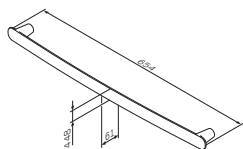

Size: 44 cm

Sensation
Double towel swing
A3032600

€ 101