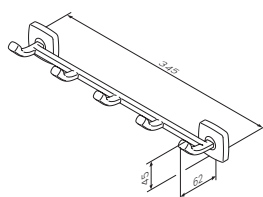

€ 11

Gem
Towel hook set
A9035900