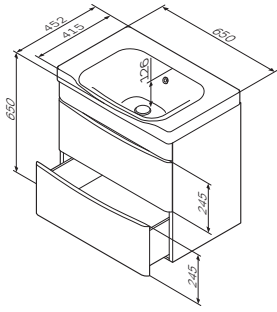

Size: 650x450x650 mm

- two pull-out compartments with soft-close system

Like
Vanity unit
Material: MDF and chipboard
Colour: white glossy
M80FHX0652WG

€ 640

Washbasin for vanity unit
M80WCC0652WG

€ 250

Size: 650 mm
Material: sanitary porcelain
Colour: white glossy

Necessary equipment

Size: 800x450x650 mm

- two pull-out compartments with soft-close system

Like
Vanity unit
Material: MDF and chipboard
Colour: white glossy
M80FHX0802WG

€ 700

Washbasin for vanity unit
M80WCC0802WG

€ 290

Size: 800 mm
Material: sanitary porcelain
Colour: white glossy

Necessary equipment