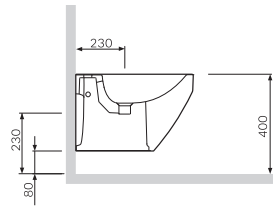

Size: 520 x 365 mm
Material: sanitary porcelain
Colour: white
Universal outlet

- floor-standing
- horizontal outlet, vertical outlet possible with drain bend (drain bend is not included in suite)
- with concealed fixing
- fixing set included

Spirit
Back-to-wall WC
C701438WH

€ 283

Toilet seat and cover
with easy-off and soft-closing
hinges
C707855WH

€ 95

Material: plastic
Colour: white
Fixing: stainless-steel hinges

Size: 490 x 365 mm
Material: sanitary porcelain
Colour: white

- wall-mounted
- suitable for one-hole mixer
- mixer hole punched out
- with chrome-plated overflow
- sanitary porcelain
- with concealed fixing
- fixing set included

Spirit
Wall-hung bidet
C703411WH

€ 325