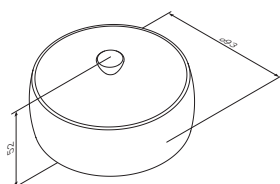

Size: 65 cm

Sensation
Towel rail
A30346400

€ 101