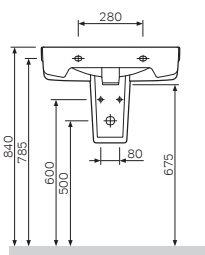

Semi-pedestal
C804970WH

€ 65

Material: sanitary porcelain
Colour: whitePedestal
C804910WH

€ 86

Material: sanitary porcelain
Colour: white

Size: 520 x 380 x 146 mm
Material: plastic
Colour: white

CleanCare
CEB7851WH