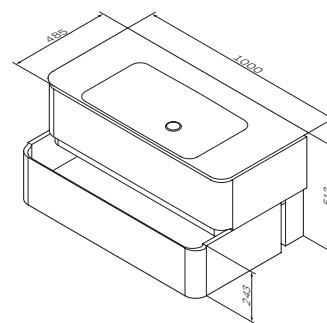

Sensation

Vanity unit
Material: MDF
Colour: white glossy
M30FHX1002WG

Size: 1000 x 485 x 513 mm

- two pull-out compartments with soft-close system

€ 1 300

Completion options

Vanity unit
Material: MDF
Colour: grey silk
M30FHX1002GG

€ 1 300

Vanity unit
Material: MDF
Colour: mint
M30FHX1002MG

€ 1 300

Vanity unit
Material: MDF
Colour: nougat high glossy
M30FHX1002NG

€ 1 300

Vanity unit
Material: MDF
Colour: walnut structured
M30FHX1002NF

€ 1 570

Vanity unit
Material: MDF
Colour: oak tobacco structured
M30FHX1002TF

€ 1 570

Necessary equipment

Washbasin for vanity unit
M30WPC1001WG

Size: 1000 mm
Material: mineral marble
Colour: white glossy

€ 690

- suitable for one-hole mixer
- mixer hole punched out
- without overflow