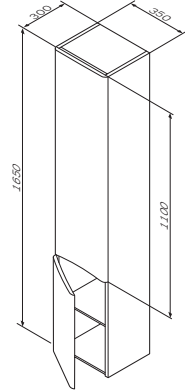

Colour: white glossy

M80CHR0356WG – right hinges

M80CHL0356WG – left hinges

Size: 350x300x1750 mm

- doors with soft-close system

€ 680

Size: 600 x 420 x 580 mm

- two pull-out compartments with soft-close system