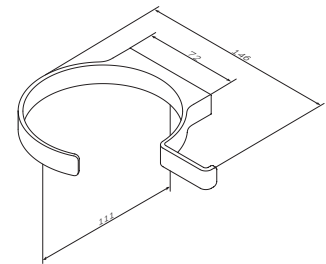

€ 34

Inspire
Toilet roll holder
A5034100