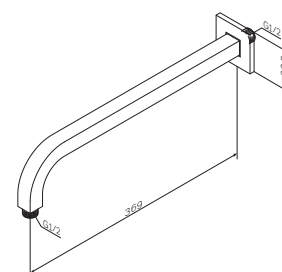

Long shower arm
F0500702

€ 72

Size: 370 mm
Colour: chrome finish