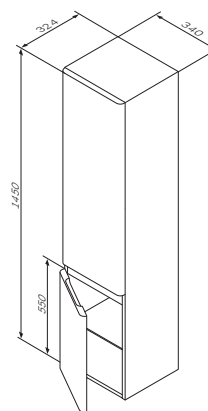

Bliss

Tall cabinet
Material: MDF and chipboard
Colour: white glossy
M55CHR0341WG64 – right hinges
M55CHL0341WG64 – left hinges

Size: 340 x 324x1450 mm
- doors with soft-close system