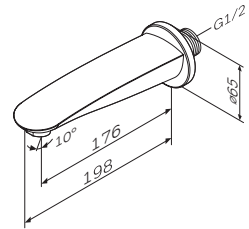

€ 283

Required Part:
MultiDock universal basic unit
F100100

Like
Bath spout
F8070000

€ 99

Spout: 176 mm

- wall-mounted
- easy installation
- Rub&Clean aerator

MultiDock
MultiDock universal basic unit
F100100