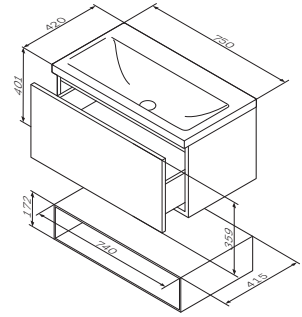

Gem

Vanity unit
Material: MDF
Colour: white glossy
M90FHX07521WG

Size: 750 x 450 x 800 mm

- one pull-out compartments with soft-close system

Open space
Material: MDF
Colour: white glossy
M90OHX0750WG

€ 918

Completion options, vanity unit

Vanity unit
Material: MDF
Colour: deep blue matt
M90FHX07521DM

€ 649

Vanity unit
Material: MDF
Colour: walnut structured
M90FHX07521NF

€ 610

Completion options, open space

Open space
Colour: deep blue matt
M90OHX0750DM

€ 269

Open space
Colour: walnut structured
M90OHX0750

€ 159

Necessary equipment

Washbasin for vanity unit
M90WCC0752WG

Size: 750 mm
Material: sanitary porcelain
Colour: white glossy

€ 229

- suitable for one-hole mixer
- mixer hole punched out