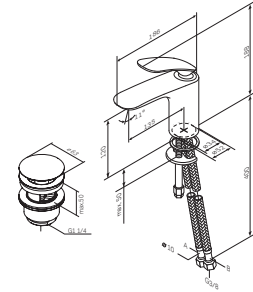

Spout: 135 mm

- single-hole installation
- push-open waste set 1 ¼"
- AM.PM Soft Motion 35 mm ceramic cartridge
- hidden adjustable aerator
- flexible connection hoses G 3/8"