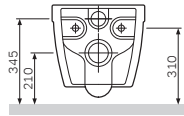

Semi-pedestal
C504970WH

€ 101

Material: sanitary porcelain
Colour: whitePedestal
C504910WH

€ 134

Material: sanitary porcelain
Colour: white

Size: 510 x 365 mm
Material: sanitary porcelain
Colour: white

- wall-mounted
- horizontal outlet
- fixing with two M12 screws
- fixing set is not included