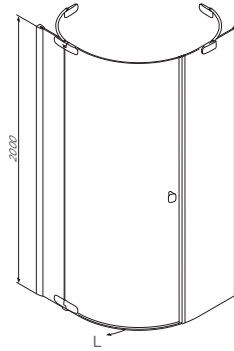

Sensation

Shower enclosure
W30G-D90R1-200-CT L/R

€ 2 698

Size: 900 x 900 x 2000 mm
Chrome finish profile
Transparent glass

- one pivot door, clear glass coating
- lifting system for easy opening of doors
- transparent tempered glass, 8 mm
  Clear Dimension

Sensation

Shower enclosure
W30G-D90R2-200-CT

€ 3 090

Size: 900 x 900 x 2000 mm
Chrome finish profile
Transparent glass

- two pivot doors, clear glass coating
- lifting system for easy opening of doors
- transparent tempered glass, 8 mm
  Clear Dimension

For variants of shower trays
see pages 162-164