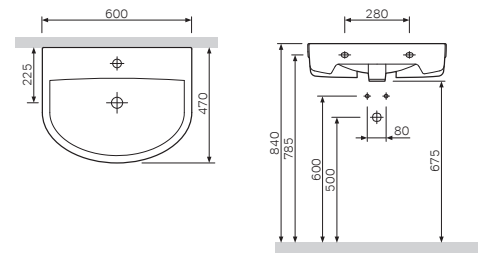

Bliss L
Wall-hung bidet
C533411WH

€ 270

Sanitary ceramics

Bliss L
Washbasin
C534321WH

€ 149

Size: 600 x 470 mm
Material: sanitary porcelain
Colour: white

- suitable for one-hole mixer
- mixer hole punched out
- with chrome-plated overflow
- fixing with two M10 screws
- fixing set is not included

Semi-pedestal
C534970WH

€ 65

Material: sanitary porcelain
Colour: white

Pedestal
C534910WH

€ 97

Material: sanitary porcelain
Colour: white

Size: 490 x 365 mm
Material: sanitary porcelain
Colour: white

- wall-mounted
- horizontal outlet
- fixing set included
- the maximum amount of water to flush is six liters