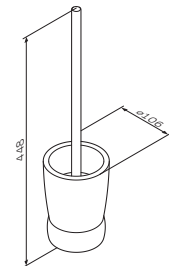

€ 97

Good
Design
Awards

Sensation
Toilet brush, free-standing
A3033200

€ 88

Sensation
Toilet brush with holder
A3033300

€ 101

Size: 44 cm

Sensation
Double towel swing
A3032600