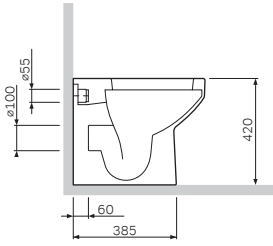

Size: 520 x 365 mm
Material: sanitary porcelain
Colour: white
Universal outlet

- floor-standing
- horizontal outlet, vertical outlet possible with drain bend (drain bend is not included in suite)
- with concealed fixing
- fixing set included

Spirit
Back-to-wall WC
C701438WH

€ 283

Toilet seat and cover
with easy-off and soft-closing
hinges
C707855WH

€ 95

Material: plastic
Colour: white
Fixing: stainless-steel hinges

Size: 490 x 365 mm
Material: sanitary porcelain
Colour: white

- wall-mounted
- suitable for one-hole mixer
- mixer hole punched out
- with chrome-plated overflow
- sanitary porcelain
- with concealed fixing
- fixing set included

Spirit
Wall-hung bidet
C703411WH

€ 325