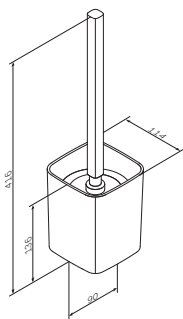

Inspire
Toilet brush with holder, universal
A5033400

€ 80

Inspire
Towel ring
A5034400

€ 58

Size: 40 cm

Inspire
Double towel swing
A5032600

€ 79

Size: 60 cm