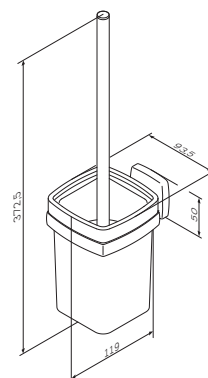

Gem
Triple towel Pivot
A9032700

€ 38