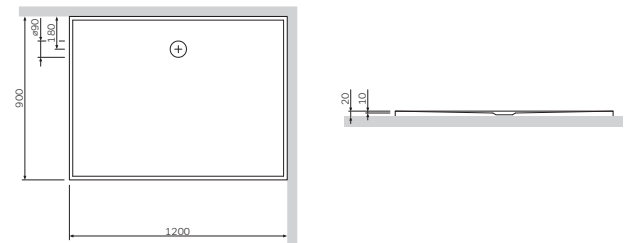

Rectangular shower tray
W30T-MSS0-120W

Size: 1200 x 900 x 20 mm

€ 635

- without waste
- solid surface