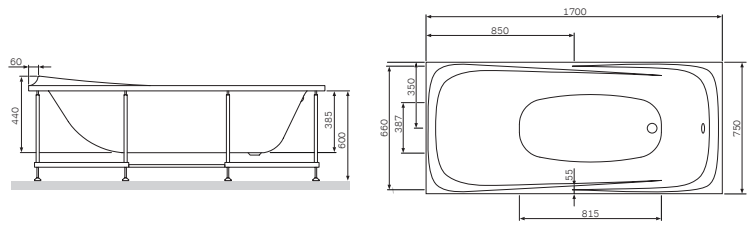

Acrylic bathtubs

Sensation

Acrylic bathtub
W30A-170-075W-A

€ 580

Size: 1700 x 750 mm
Capacity: 210 l
Material: acrylic
Colour: white

Built-in bathtub without drain pipe

Additional equipment

Acrylic front panel
W30A-170-075W-P

€ 260

Frame, including mounting kit
W30A-170-075W-R

€ 230

Drain and overflow system
W30A-170-075W-U

€ 165

Adjustable feet kit
W30A-170-075W-FT

€ 49

Colours

Colour: white glossy
Material: MDF

Decorative front panel
W30A-170-000W-PW WG

€ 570

Decorative side panel
W30A-000-075W-PW WG

€ 359

Colour: sky blue high glossy
Material: MDF

Decorative front panel
W30A-170-000W-PW SG

€ 570

Decorative side panel
W30A-000-075W-PW SG

€ 359

Colour: anthracite high glossy
Material: MDF

Decorative front panel
W30A-170-000W-PW AG

€ 570

Decorative side panel
W30A-000-075W-PW AG

€ 359

Colour: nougat high glossy
Material: MDF

Decorative front panel
W30A-170-000W-PW NG

€ 570

Decorative side panel
W30A-000-075W-PW NG

€ 359

Colour: walnut structured
Material: MDF

Decorative front panel
W30A-170-000W-PW NF

€ 570

Decorative side panel
W30A-000-075W-PW NF

€ 359

Colour: oak tobacco
structured
Material: MDF

Decorative front panel
W30A-170-000W-PW TF

€ 570

Decorative side panel
W30A-000-075W-PW TF

€ 359