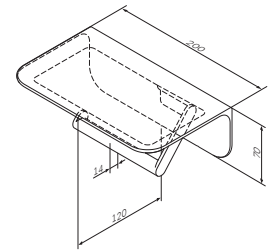

€ 97

Good
Design
Awards

Sensation
Toilet brush, free-standing
A3033200

€ 88

Sensation
Toilet brush with holder
A3033300

€ 101

Size: 44 cm

Sensation
Double towel swing
A3032600