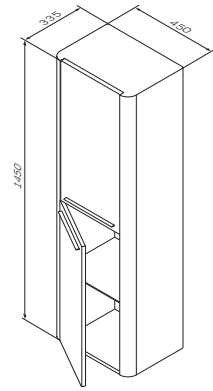

Tall cabinet
Material: MDF
Colour: wenge structured
Hinges:
M15CHR0452VF – right
M15CHL0452VF – left

€ 1 279

Tall cabinet
Material: MDF
Colour: northern oak structured
Hinges:
M15CHR0452SF – right
M15CHL0452SF – left

€ 1 279

Tall cabinet
Material: MDF
Colour: royal white glossy
Hinges:
M15CHR0452WH – right
M15CHL0452WH – left

€ 1 407