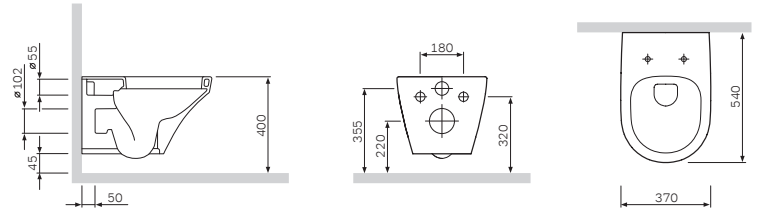

Size: 555 x 390 mm
 Material: sanitary porcelain
 Colour: white

- wall-mounted
- horizontal outlet
- the maximum amount of water to flush is six liters
- fixing set included

Sensation
 Wall-hung WC FlashClean
 C301700WH

- wall-mounted
- suitable for one-hole mixer
- mixer hole punched out
- with chrome-plated overflow
- fixing set included

Sensation
 Wall-hung bidet
 C303411WH

€ 451

Size: 650 x 410 mm
 Material: sanitary porcelain
 Colour: white

Wall-hung WC FlashClean
C501700WH

€ 415

Size: 540 x 370 mm
Material: Sanitary porcelain
Colour: white

- wall-mounted
- horizontal outlet
- with concealed fixing
- fixing set included

Toilet seat and cover
with easy-off and soft-closing
hinges
C507851WH