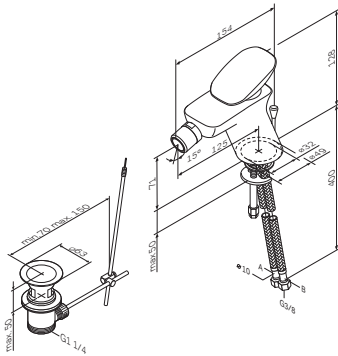

€ 263

Spout: 147 mm

- single-hole installation
- joystick ceramic cartridge
- hidden aerator
- flexible connection hoses G 3/8

- Spout: 125 mm
- single-hole installation
 - pop-up waste set 1 1/4"
 - joystick ceramic cartridge
 - aerator with ball-joint
 - flexible connection hoses G 3/8