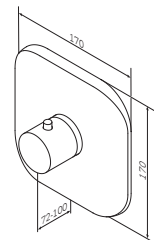

Sensation

Single-lever shower mixer for concealed installation
F3075000

€ 290

- for concealed installation
- AM.PM Soft Motion 35 mm ceramic cartridge

Required Part:
MultiDock universal basic unit
F100100

Sensation

Thermostatic dual outlet mixer for concealed installation
F3085500

€ 684

- for concealed installation
- cartridge with thermo-element
- safety stop at 38°C
- shut-off and diverter valve
- check valves
- dirt strainers

Required Part:
MultiDock universal basic unit
F100100

Sensation

Thermostatic single outlet mixer for concealed installation
F3075600

€ 610

- for concealed installation
- cartridge with thermo-element
- safety stop at 38°C
- shut-off valve
- check valves
- dirt strainers

Required Part:
MultiDock universal basic unit
F100100

Sensation

Thermostat for concealed installation
F3075500

€ 526

- for concealed installation
- cartridge with thermo-element
- safety stop at 38°C
- check valves
- dirt strainers

Required Part:
MultiDock universal basic unit
F100100