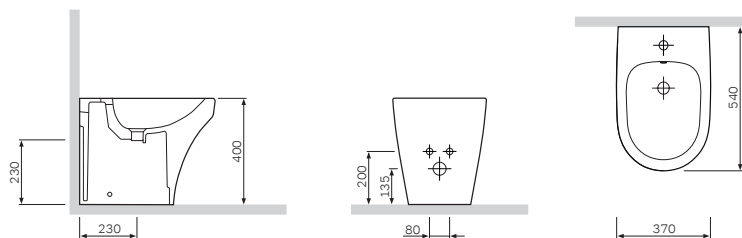

€ 145

Material: plastic
Colour: white
Fixing: stainless-steel hinges

Sanitary ceramics

Inspire

Wall-hung bidet
C503411WH

€ 370

Size: 540 x 370 mm
Material: sanitary porcelain
Colour: white

- wall-mounted
- suitable for one-hole mixer
- mixer hole punched out
- with chrome-plated overflow
- with concealed fixing
- fixing set included

**Inspire**

Floor-standing bidet
C503111WH

€ 353

Size: 540 x 370 mm
Material: sanitary porcelain
Colour: white

- floor-standing
- suitable for one-hole mixer
- mixer hole punched out
- with chrome-plated overflow
- with concealed fixing
- fixing set included