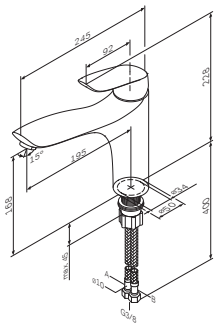

- wall-mounted
- AM.PM Soft Motion 35 mm ceramic cartridge
- check valve in the shower outlet 1/2"
- s-unions
- metal wall plates
- center distance 150 ± 15 mm

Bliss L
Single-lever shower mixer
F5320064

€ 219