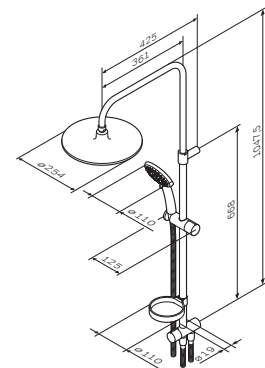

Shower rail: 1047 mm
Shower hose: 1750 mm

- with swivel joint at the shower end
- hand shower Ø 110 mm with three spray modes
- head shower Ø 200 mm