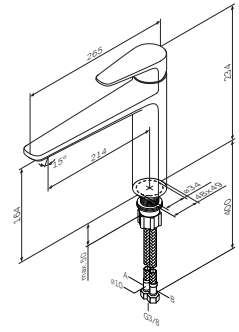

Inspire

Single-lever kitchen mixer
F5000000

€ 299

Spout: 214 mm

- single-hole installation
- AM.PM EcoMOTION 35 mm ceramic cartridge
- adjustable flow rate and temperature limiter
- swivel spout
- hidden adjustable aerator
- flexible connection hoses G 3/8

Inspire

Single-lever bath and shower mixer for concealed installation
F5085000

€ 192

- for concealed installation
- AM.PM Soft Motion 35 mm ceramic cartridge
- automatic diverter: bath/shower

Required Part:
MultiDock universal basic unit
F100100

Inspire

Single-lever shower mixer for concealed installation
F5075000

€ 175

- for concealed installation
- AM.PM Soft Motion 35 mm ceramic cartridge

Required Part:
MultiDock universal basic unit
F100100