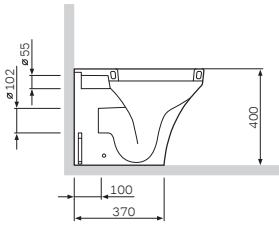

Size: 540 x 370 mm
Material: sanitary porcelain
Colour: white

- floor-standing
- horizontal outlet
- with concealed fixing
- fixing set included

Inspire
Back-to-wall WC
C501438WH

€ 330