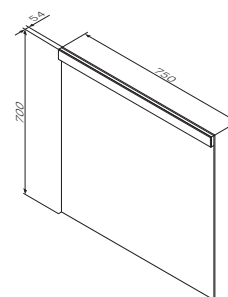

Gem

Mirror with lighting
Material: stainless steel
Colour: white glossy
M90MOX0751WG

€ 649

Size: 750 x 700 mm

- LED 16W / 12V / IP44
- switch and socket
- two types of lighting (cold and warm) with dimming function