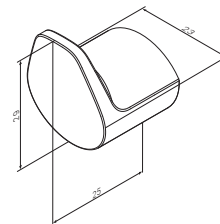

Inspire
Towel hook
A5035500

€ 14