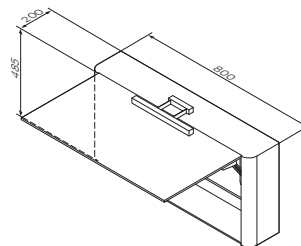

€ 1 463

Size: 800 x 200 x 485 mm

- halogen lamps 2x25W / 230V / IP44
- switch and socket
- lift-up support

Completion options

Mirror cabinet
with lighting
Material: MDF
and chipboard
Colour: wenge
structured
M15MCX0801VF