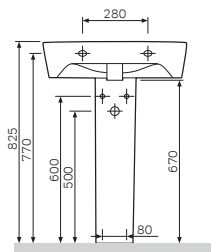

€ 325

Sanitary ceramics

SpiritFloor-standing bidet
C703111WH

€ 280

Size: 520 x 355 mm
Material: sanitary porcelain
Colour: white

- floor-standing
- suitable for one-hole mixer
- mixer hole punched out
- with chrome-plated overflow
- sanitary porcelain
- with concealed fixing
- fixing set included

Semi-pedestal
C534970WH

€ 80

Material: sanitary porcelain
Colour: whitePedestal
C704910WH

€ 95

Material: sanitary porcelain
Colour: white

Size: 520 x 360 mm
Material: sanitary porcelain
Colour: white

- wall-mounted
- horizontal outlet
- fixing with two M12 screws
- the maximum amount of water to flush is six liters
- fixing set is not included