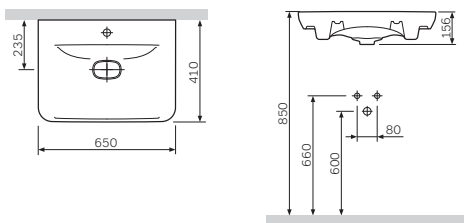

Size: 555 x 390 mm
 Material: sanitary porcelain
 Colour: white

- wall-mounted
- horizontal outlet
- the maximum amount of water to flush is six liters
- fixing set included

Sensation
 Wall-hung WC FlashClean
 C301700WH

- wall-mounted
- suitable for one-hole mixer
- mixer hole punched out
- with chrome-plated overflow
- fixing set included

Sensation
 Wall-hung bidet
 C303411WH

€ 451

Size: 650 x 410 mm
 Material: sanitary porcelain
 Colour: white