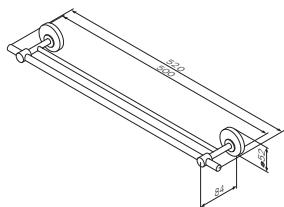

Size: 50 cm

Bliss L
Double towel rail
A55335400

€ 90

Size: 50 cm

Bliss L
Towel rack
A5537700

€ 140