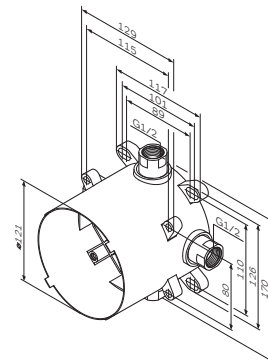

Spirit V2.1

Thermostatic single outlet mixer for concealed installation F71A75600

€ 490

- for concealed installation
- cartridge with thermo-element
- safety stop at 38°C
- shut-off valve
- check valves
- dirt strainers

Required Part:
MultiDock universal basic unit F100100

MultiDock

MultiDock universal basic unit F100100

€ 118

Concealed body suitable for shower, bath and thermostat finish sets for concealed installation DN 15

- Installation depth: 80—108 mm
- Rotationally symmetrical installation
- Connection unit:
  - DR brass (MS 63)
  - reduced lead brass
- Mounting box:
  - made of plastic
  - demountable
  - suitable for dry mortarless construction

- All connections G1/2
- With 1 plug 1/2"
- With rinsing unit
- With sealing foil
- Protected against back-flow in domestic use (according to DIN EN 1717):
  - shower outlet, by using AM.PM wall connection elbows
  - bath outlet, without limiters