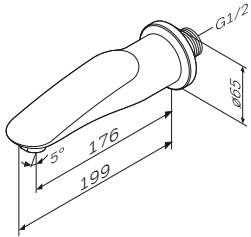

Spout: 176 mm

- wall-mounted
- easy installation
- Rub&Clean aerator

Sensation
Bath spout
F3070000

€ 185

Concealed body suitable for shower, bath and thermostat finish sets for concealed installation
DN 15

Installation depth: 80 — 108 mm

Rotationally symmetrical installation

Connection unit:

- DR brass (MS 63)
- reduced lead brass

Mounting box:

- made of plastic
- demountable
- suitable for dry mortarless construction

All connections G1/2

With 1 plug 1/2"

With rinsing unit

With sealing foil

Protected against back-flow in domestic use (according to DIN EN 1717):

- shower outlet, by using AM.PM wall connection elbows
- bath outlet, without limiters

MultiDock
MultiDock universal basic unit
F100100

€ 118