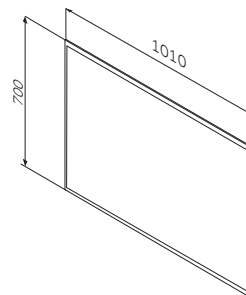

Spirit V2.0

Mirror with lighting
Material: aluminium silver anodized
M70AMOX01001SA

€ 950

Size: 1010 x 700 mm

- LED 16W / 12V / IP44
- switch
- two types of lighting (cold and warm)
  with dimming function