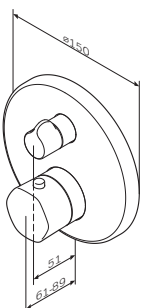

- for concealed installation
- AM.PM Soft Motion 35 mm ceramic cartridge

Required Part:
MultiDock universal basic unit
F100100

Gem
Single-lever shower
mixer for concealed installation
F9075000

€ 108