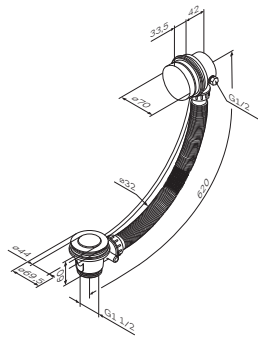

Colour: chrome finish

Adjustable wall bracket
F0500800

€ 18

Size: 1/2"
Colour: chrome finish

Wall elbow
F0600E00

€ 35

- check valve

- bath filler with Pop Up Waste
- bath waste operation is by twisting the overflow cover to open and close the waste
- projection 33,5 mm from side of bath

Bath Filler
Bath filler with waste and overflow, 1/2"
F0700700

€ 114

- for concealed installation
- 1 inlet and 3 - outlets
- all connections are 1/2"
- includes: diverter for concealed installation, handle, decorative plate

Triple way diverter for concealed installation
F0800100

€ 183

Shower equipment