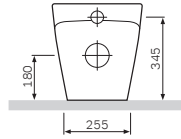

Size: 540 x 370 mm
Material: sanitary porcelain
Colour: white

- floor-standing
- horizontal outlet
- with concealed fixing
- fixing set included

Inspire
Back-to-wall WC
C501438WH

€ 330