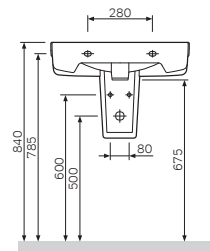

Bliss L
Wall-hung bidet
C533411WH

€ 270

Sanitary ceramics

Bliss L
Washbasin
C534321WH

€ 149

Size: 600 x 470 mm
Material: sanitary porcelain
Colour: white

- suitable for one-hole mixer
- mixer hole punched out
- with chrome-plated overflow
- fixing with two M10 screws
- fixing set is not included

Semi-pedestal
C534970WH

€ 65

Material: sanitary porcelain
Colour: white

Pedestal
C534910WH

€ 97

Material: sanitary porcelain
Colour: white

Size: 490 x 365 mm
Material: sanitary porcelain
Colour: white

- wall-mounted
- horizontal outlet
- fixing set included
- the maximum amount of water to flush is six liters