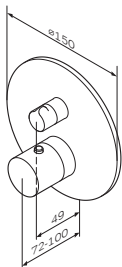

- for concealed installation
- AM.PM Soft Motion 35 mm ceramic cartridge

Like
Single-lever shower mixer for concealed installation
F8075000

Required Part:
MultiDock universal basic unit
F100100

€ 133