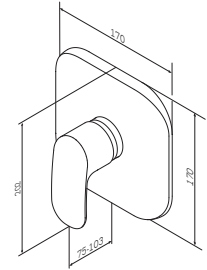

Sensation

Single-lever shower mixer for concealed installation
F3075000

€ 290

- for concealed installation
- AM.PM Soft Motion 35 mm ceramic cartridge

Required Part:
MultiDock universal basic unit
F100100

Sensation

Thermostatic dual outlet mixer for concealed installation
F3085500

€ 684

- for concealed installation
- cartridge with thermo-element
- safety stop at 38°C
- shut-off and diverter valve
- check valves
- dirt strainers

Required Part:
MultiDock universal basic unit
F100100

Sensation

Thermostatic single outlet mixer for concealed installation
F3075600

€ 610

- for concealed installation
- cartridge with thermo-element
- safety stop at 38°C
- shut-off valve
- check valves
- dirt strainers

Required Part:
MultiDock universal basic unit
F100100

Sensation

Thermostat for concealed installation
F3075500

€ 526

- for concealed installation
- cartridge with thermo-element
- safety stop at 38°C
- check valves
- dirt strainers

Required Part:
MultiDock universal basic unit
F100100