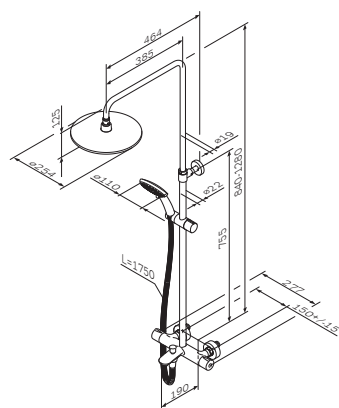

Like
ShowerSpot
F0780000

€ 299

Shower rail: 1047 mm
Shower hose: 1750 mm

- with swivel joint at the shower end
- hand shower Ø 110 mm with three spray modes
- head shower Ø 200 mm

Shower rail: 840–1280 mm
Shower hose: 1750 mm