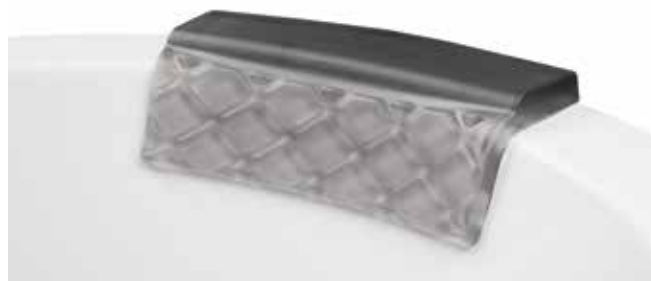

AVAILABLE COLOR

Translucent grey