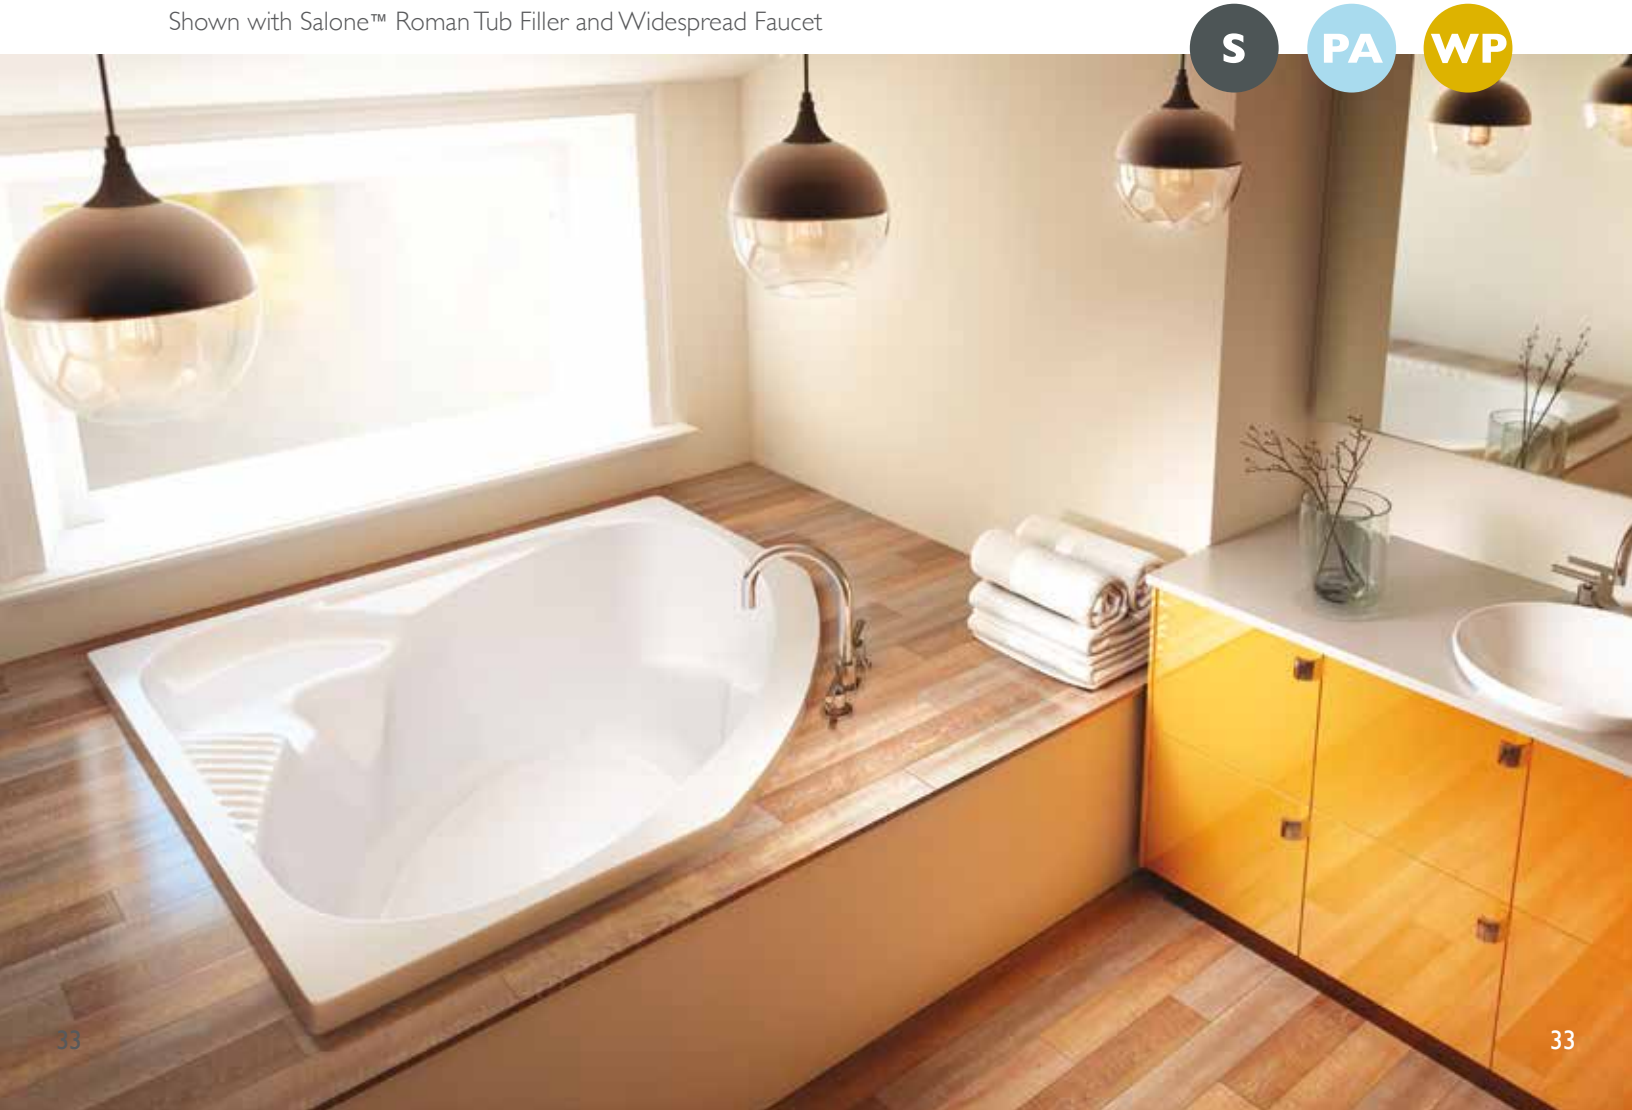

## SKIRTED | CENTER DRAIN

55"L × 55"W × 20.5"H

60"L × 60"W × 20.5"H

Shown with Salone™ Roman Tub Filler and Widespread Faucet

S

PA

WP

# CELESTE™

The architectural look of the Celeste™ Soaking bath is the design equivalent of the soaking experience itself – original, timeless and sensuous. *Celeste*, or heavenly in Italian, is available in white acrylic with either a white or chrome integral overflow drain kit.