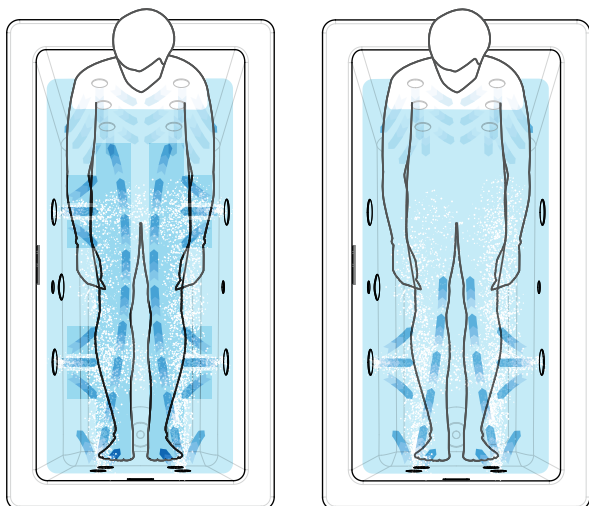

What makes Jacuzzi® hydromassage effective

Gentle pressure on muscle tissue increases circulation. This stimulates blood flow, which can help muscles and joints recover from fatigue or injury, and makes it easier to move.

The exclusive, patented TargetPro™ jetting offers adjustable jet stream direction and intensity for a personalized massage experience.