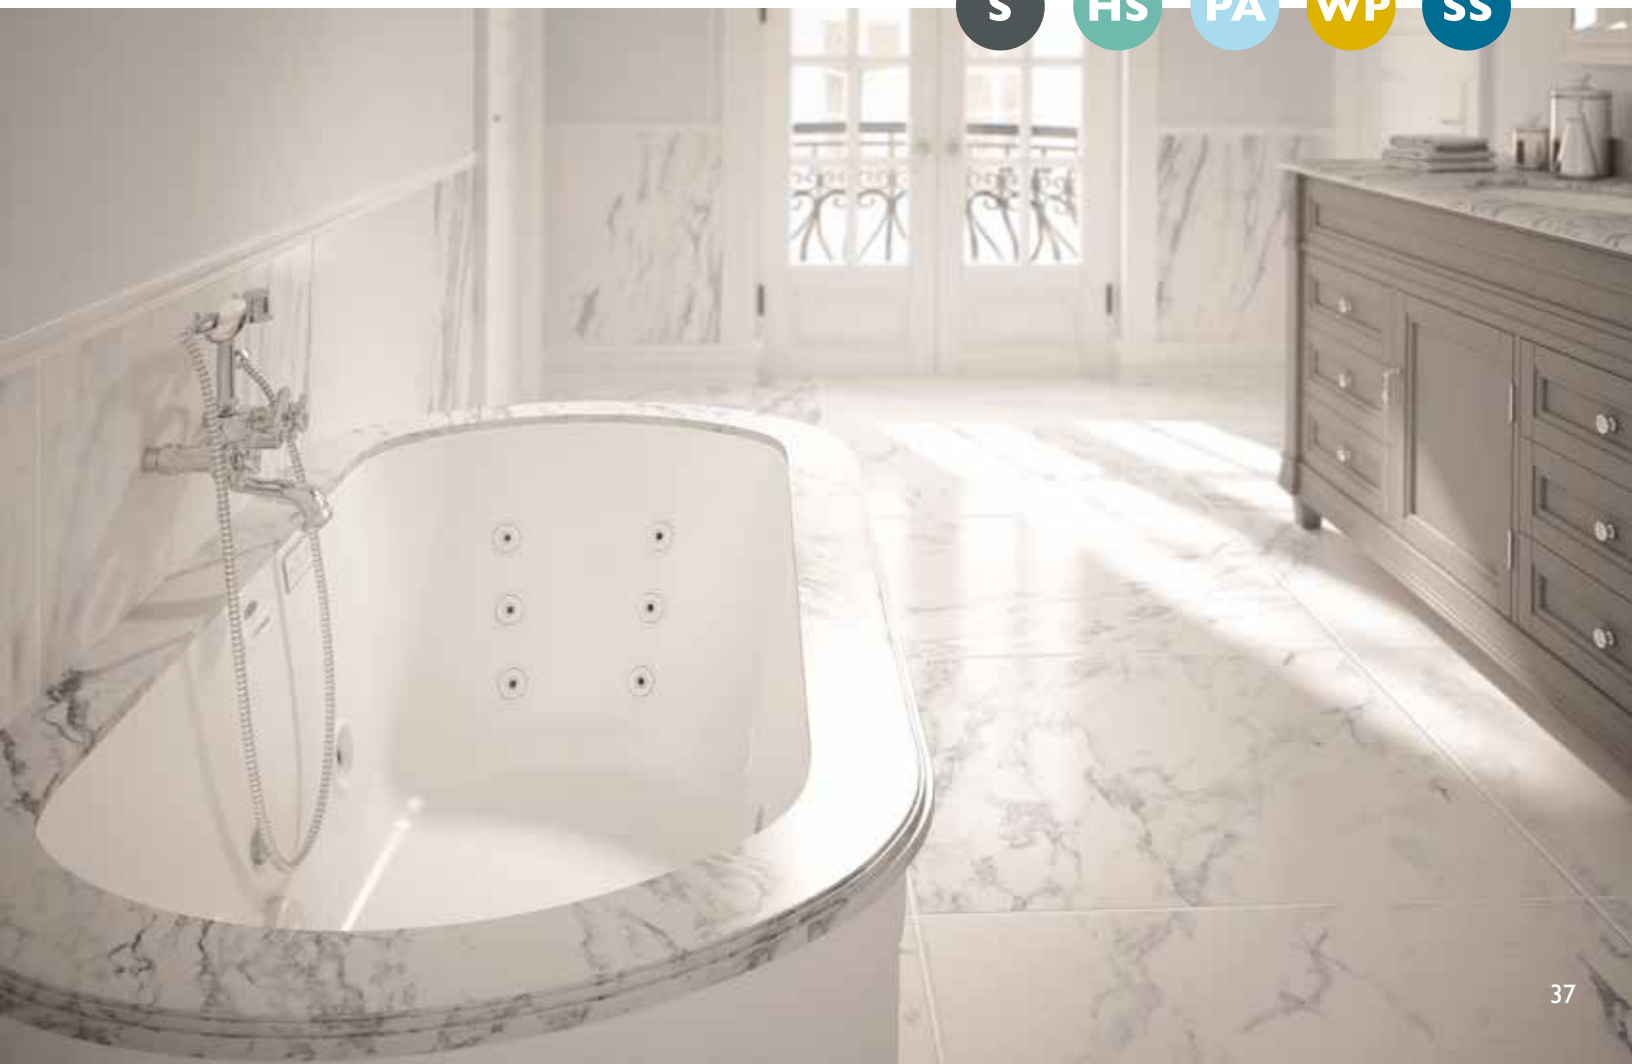

DROP-IN OR UNDERMOUNT | CENTER DRAIN

60"L × 42"W × 26"H

66"L × 36"W × 26"H

66"L × 42"W × 26"H

72"L × 42"W × 26"H

Whisper<sup>+</sup>

UPGRADE AVAILABLE